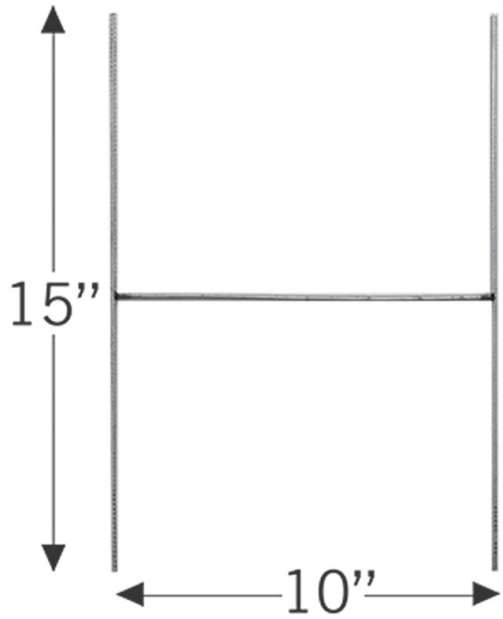

YARD SIGN H STAKE HARDWARE ONLY

OUTDOOR DISPLAYS

PRODUCT CODE: COROPLAST-STAKE10x15 or COROPLAST-STAKE10x30

PRODUCT DESCRIPTION

Our H stakes are constructed of 9 gauge galvanized steel with zinc coating and are available in 2 sizes 10"W x 15"H and 10"W x 30"H. Pair these with coroplast prints for a quick and affordable way to display your message outdoors. 10"W x 15"H sizes are sold in packs of 100 stakes and 10"W x 30"H are sold in packs of 50 stakes.

SUGGESTED GRAPHIC MATERIAL

4mm Thick Coroplast

GRAPHIC FINISHING

Cut to size

DISPLAY CONSTRUCTION

9 Gauge Galvanized steel ground stake w/zinc coating

SHIPPING WEIGHTS & DIMENSIONS

Shipping Weight	18 lbs (both stake sizes)
Shipping Dimensions	31" L x 11" W x 7.5" H (both stake sizes)