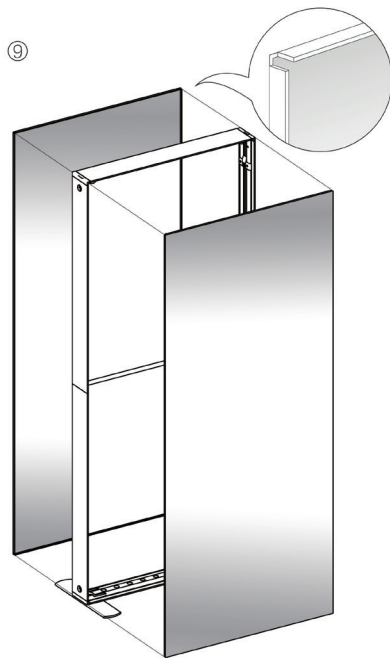

SEGO CONFIGURATION I - 20X20

SEGO MODULAR LIGHTBOX DISPLAY
 PRODUCT CODE:SEGO-I-20x20G

On frame On graphic

PRODUCT DESCRIPTION

The advanced technology of the new SEGO modular lightbox system combines innovation with intuition. Toolless down to its feet, SEGO is designed to help heighten your display experience. Magnetic electrical connectors light up the UL certified LED lights that come pre-installed in the profiles. Electrical wires stay hidden from view. Edge-to-edge customizable SEG backlit fabric graphics cover the front and back of the aluminum frame. Portable, configurable, desirable, SEGO is a lightbox unlike the others. SEGO is so well thought out, even its durable foam cut carry bag is made distinctly to keep all parts and pieces protected and organized.

DISPLAY DIMENSIONS 197"W x 88.25"H x 197"D

GRAPHIC SIZES 39.625"W x 88.625"H (SEGO-100X225)

GRAPHIC MATERIAL

Dye Sub Backlit Fabric

GRAPHIC FINISHING

Silicone beading sewn onto edge of graphic

DISPLAY CONSTRUCTION

(qty 7)
SEGO-SCON

(qty 8)
SEGO-ILCON

(qty 5)
SEGO-5MWIRE

SEGO Configuration H - 20x10 Template Guide

Frame	Template Dims	Notes
A	39.75" x 88.625"	-
B	39.75" x 88.625"	-
C	39.75" x 88.625"	-
D	39.75" x 88.625"	-
E	39.75" x 88.625"	Front graphic = blackout panel
F	39.75" x 88.625"	Front graphic = blackout panel
G	39.75" x 88.625"	Front graphic = blackout panel
H	39.75" x 88.625"	-
I	39.75" x 88.625"	-
J	39.75" x 88.625"	-
K	39.75" x 88.625"	Back graphic = blackout panel
L	39.75" x 88.625"	Back graphic = blackout panel
M	39.75" x 88.625"	Back graphic = blackout panel

SEGO CONFIGURATION I - 20X20

SEGO MODULAR LIGHTBOX DISPLAY
PRODUCT CODE:SEGO-I-20x20G

SET UP INSTRUCTIONS SEGO 100X225 FRAME ASSEMBLY

SEGO CONFIGURATION I - 20X20

SEGO MODULAR LIGHTBOX DISPLAY
PRODUCT CODE:SEGO-I-20x20G