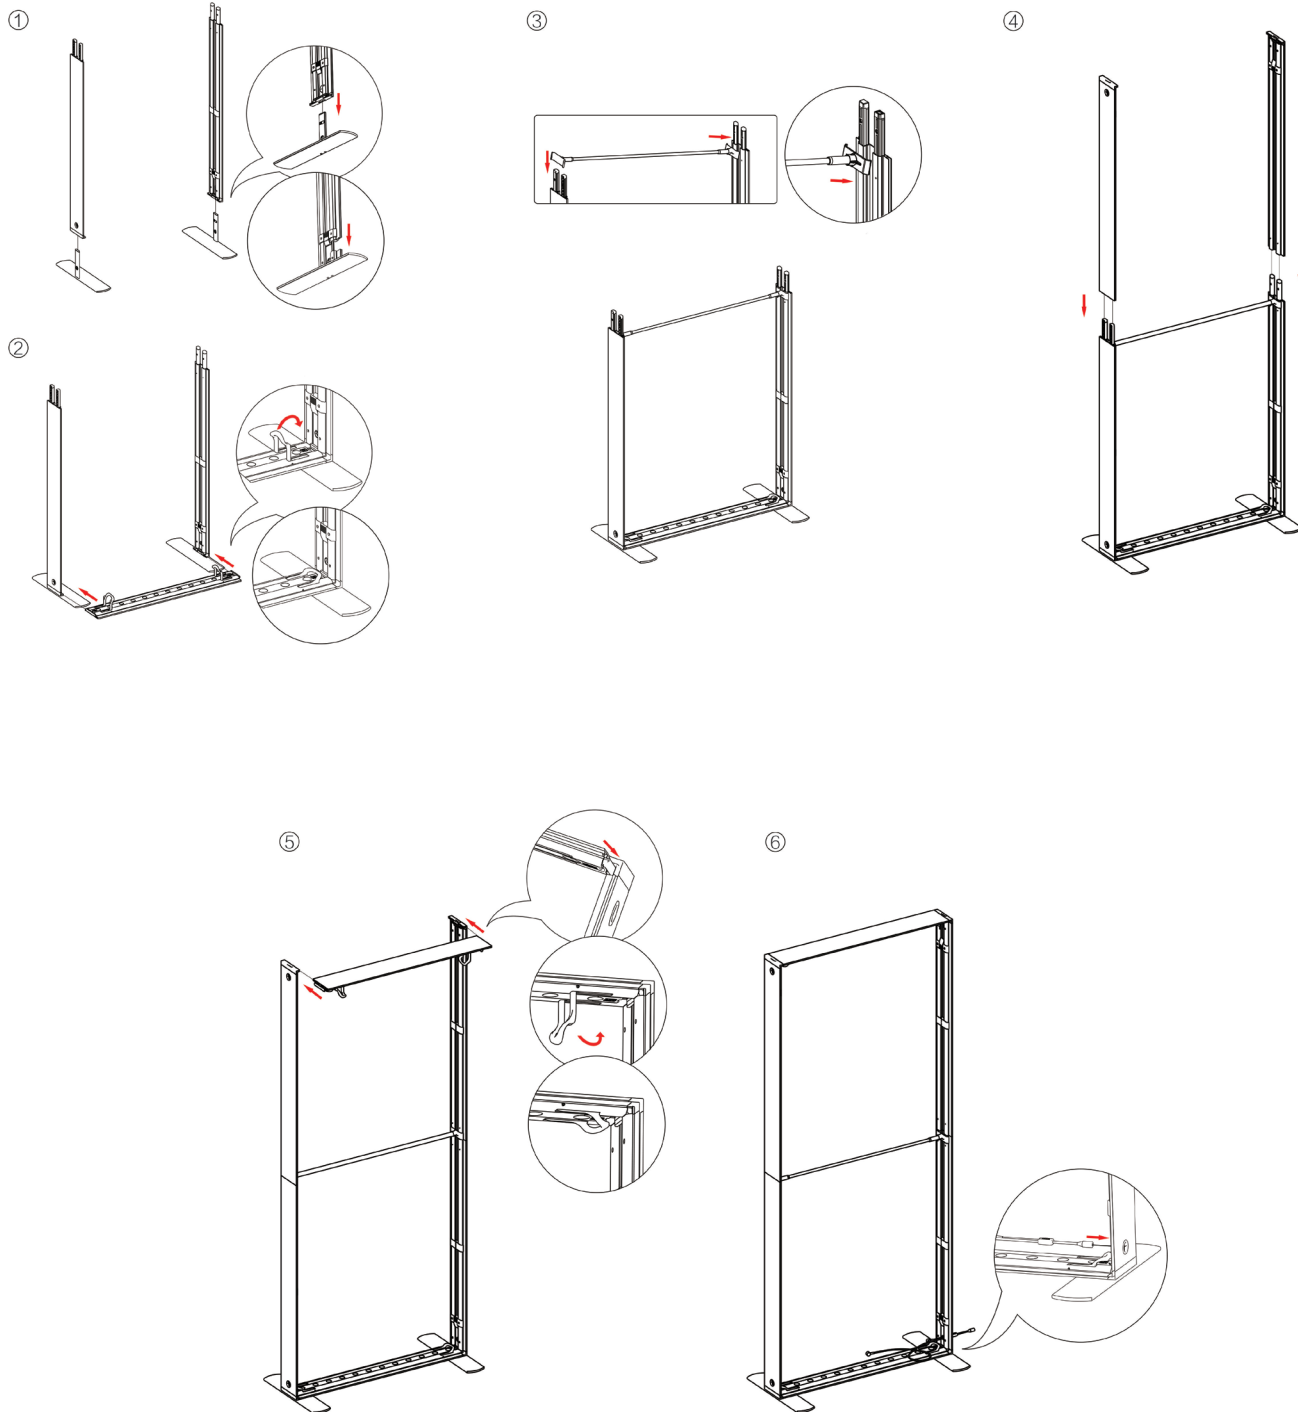

(qty 7)
SEGO-SCON

(qty 8)
SEGO-ILCON

(qty 5)
SEGO-5MWIRE

SEGO Configuration H - 20x10 Template Guide

Frame	Template Dims	Notes
A	39.75" x 88.625"	-
B	39.75" x 88.625"	-
C	39.75" x 88.625"	-
D	39.75" x 88.625"	-
E	39.75" x 88.625"	Front graphic = blackout panel
F	39.75" x 88.625"	Front graphic = blackout panel
G	39.75" x 88.625"	Front graphic = blackout panel
H	39.75" x 88.625"	-
I	39.75" x 88.625"	-
J	39.75" x 88.625"	-
K	39.75" x 88.625"	Back graphic = blackout panel
L	39.75" x 88.625"	Back graphic = blackout panel
M	39.75" x 88.625"	Back graphic = blackout panel

SEGO CONFIGURATION I - 20X20

SEGO MODULAR LIGHTBOX DISPLAY
PRODUCT CODE:SEGO-I-20x20G

SET UP INSTRUCTIONS SEGO 100X225 FRAME ASSEMBLY

SEGO CONFIGURATION I - 20X20

SEGO MODULAR LIGHTBOX DISPLAY
PRODUCT CODE:SEGO-I-20x20G