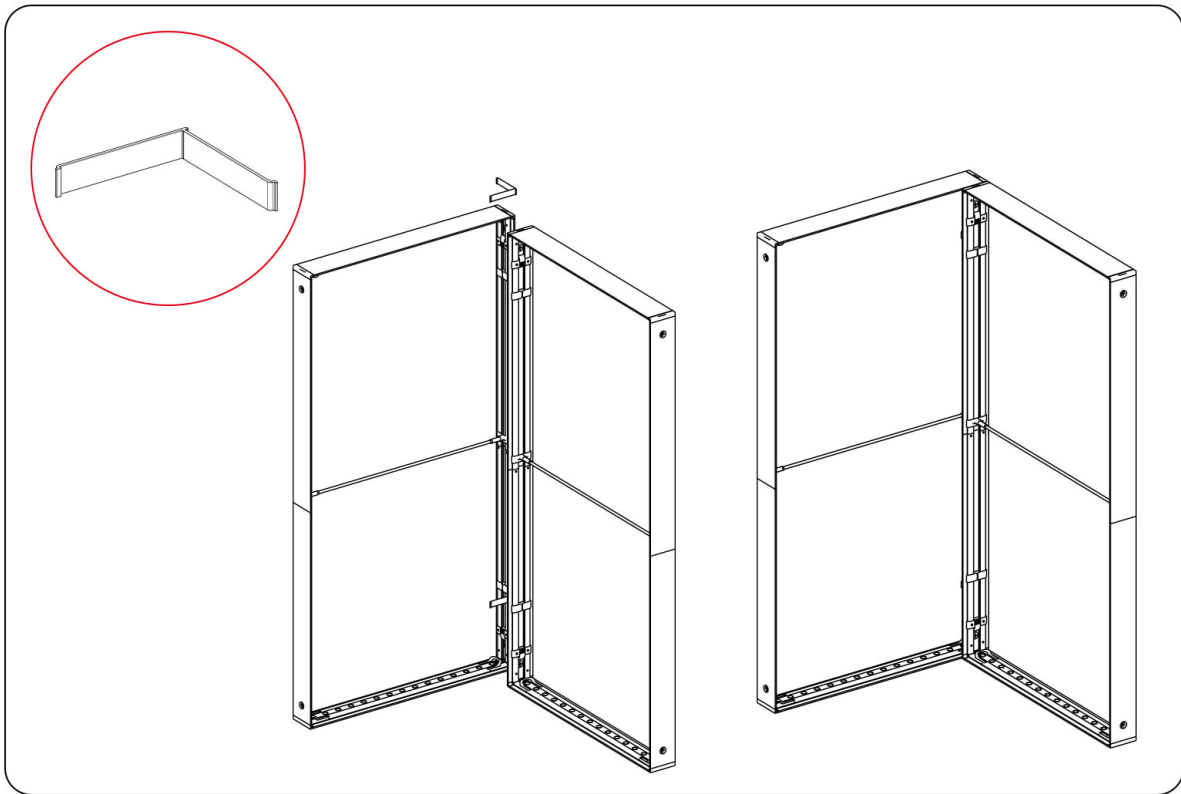

SEGO CONFIGURATION I - 20X20

SEGO MODULAR LIGHTBOX DISPLAY
PRODUCT CODE:SEGO-I-20x20G

FRAME CONNECTION