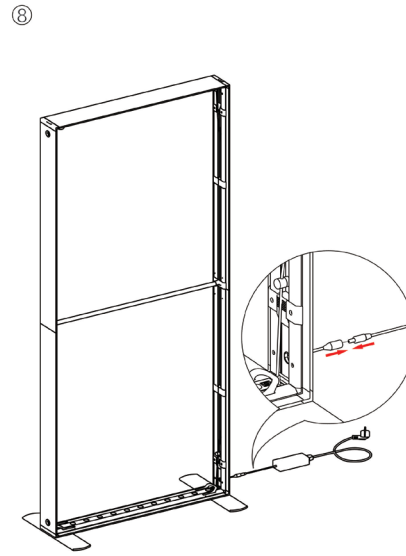

(qty 7)
SEGO-SCON

(qty 8)
SEGO-ILCON

(qty 5)
SEGO-5MWIRE

SEGO Configuration H - 20x10 Template Guide

Frame	Template Dims	Notes
A	39.75" x 88.625"	-
B	39.75" x 88.625"	-
C	39.75" x 88.625"	-
D	39.75" x 88.625"	-
E	39.75" x 88.625"	Front graphic = blackout panel
F	39.75" x 88.625"	Front graphic = blackout panel
G	39.75" x 88.625"	Front graphic = blackout panel
H	39.75" x 88.625"	-
I	39.75" x 88.625"	-
J	39.75" x 88.625"	-
K	39.75" x 88.625"	Back graphic = blackout panel
L	39.75" x 88.625"	Back graphic = blackout panel
M	39.75" x 88.625"	Back graphic = blackout panel

SEGO CONFIGURATION I - 20X20

SEGO MODULAR LIGHTBOX DISPLAY
PRODUCT CODE:SEGO-I-20x20G

SET UP INSTRUCTIONS SEGO 100X225 FRAME ASSEMBLY

SEGO CONFIGURATION I - 20X20

SEGO MODULAR LIGHTBOX DISPLAY
PRODUCT CODE:SEGO-I-20x20G