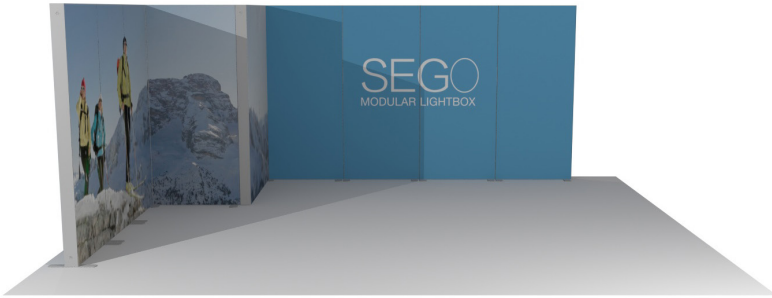

SEGO CONFIGURATION I - 20X20

SEGO MODULAR LIGHTBOX DISPLAY
 PRODUCT CODE:SEGO-I-20x20G

On frame On graphic

PRODUCT DESCRIPTION

The advanced technology of the new SEGO modular lightbox system combines innovation with intuition. Toolless down to its feet, SEGO is designed to help heighten your display experience. Magnetic electrical connectors light up the UL certified LED lights that come pre-installed in the profiles. Electrical wires stay hidden from view. Edge-to-edge customizable SEG backlit fabric graphics cover the front and back of the aluminum frame. Portable, configurable, desirable, SEGO is a lightbox unlike the others. SEGO is so well thought out, even its durable foam cut carry bag is made distinctly to keep all parts and pieces protected and organized.

DISPLAY DIMENSIONS 197"W x 88.25"H x 197"D

GRAPHIC SIZES 39.625"W x 88.625"H (SEGO-100X225)

GRAPHIC MATERIAL

Dye Sub Backlit Fabric

GRAPHIC FINISHING

Silicone beading sewn onto edge of graphic

DISPLAY CONSTRUCTION