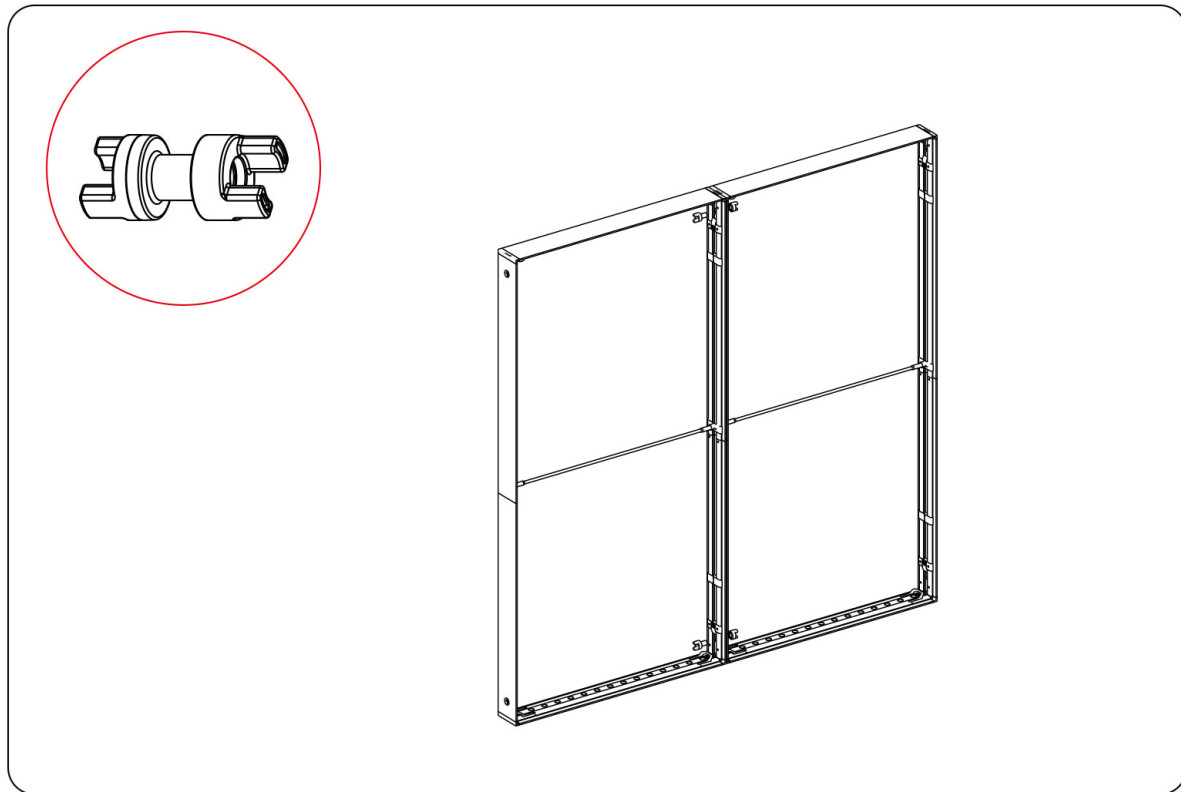

SEGO CONFIGURATION I - 20X20

SEGO MODULAR LIGHTBOX DISPLAY
PRODUCT CODE:SEGO-I-20x20G

FRAME CONNECTION