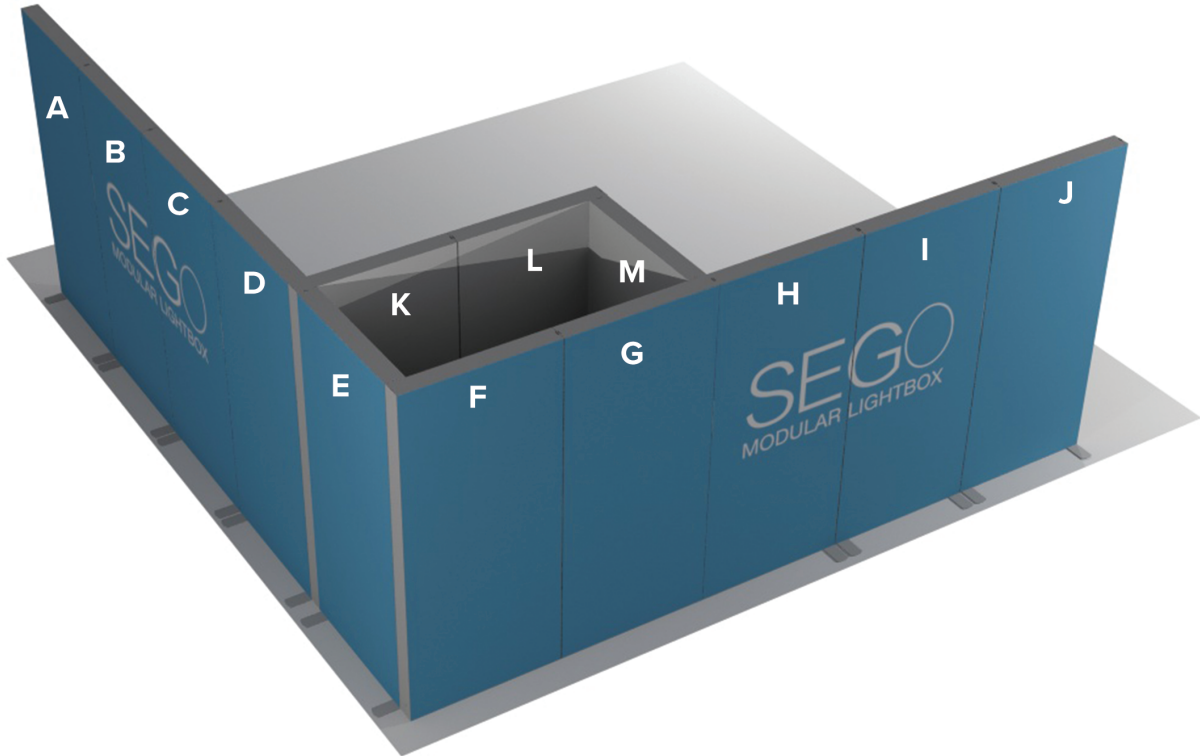

SEGO CONFIGURATION I - 20X20

SEGO MODULAR LIGHTBOX DISPLAY
 PRODUCT CODE:SEGO-I-20x20G

On frame On graphic

PRODUCT DESCRIPTION

The advanced technology of the new SEGO modular lightbox system combines innovation with intuition. Toolless down to its feet, SEGO is designed to help heighten your display experience. Magnetic electrical connectors light up the UL certified LED lights that come pre-installed in the profiles. Electrical wires stay hidden from view. Edge-to-edge customizable SEG backlit fabric graphics cover the front and back of the aluminum frame. Portable, configurable, desirable, SEGO is a lightbox unlike the others. SEGO is so well thought out, even its durable foam cut carry bag is made distinctly to keep all parts and pieces protected and organized.

(qty 7)
SEGO-SCON

(qty 8)
SEGO-ILCON

(qty 5)
SEGO-5MWIRE

SEGO Configuration H - 20x10 Template Guide

Frame	Template Dims	Notes
A	39.75" x 88.625"	-
B	39.75" x 88.625"	-
C	39.75" x 88.625"	-
D	39.75" x 88.625"	-
E	39.75" x 88.625"	Front graphic = blackout panel
F	39.75" x 88.625"	Front graphic = blackout panel
G	39.75" x 88.625"	Front graphic = blackout panel
H	39.75" x 88.625"	-
I	39.75" x 88.625"	-
J	39.75" x 88.625"	-
K	39.75" x 88.625"	Back graphic = blackout panel
L	39.75" x 88.625"	Back graphic = blackout panel
M	39.75" x 88.625"	Back graphic = blackout panel

SEGO CONFIGURATION I - 20X20

SEGO MODULAR LIGHTBOX DISPLAY
PRODUCT CODE:SEGO-I-20x20G

SET UP INSTRUCTIONS SEGO 100X225 FRAME ASSEMBLY

SEGO CONFIGURATION I - 20X20

SEGO MODULAR LIGHTBOX DISPLAY
PRODUCT CODE:SEGO-I-20x20G