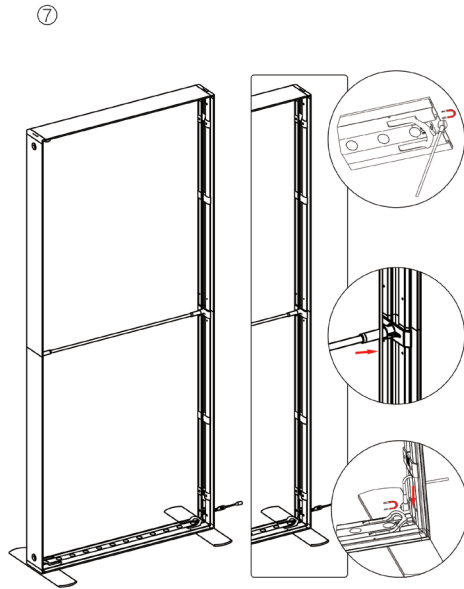

(qty 7)
SEGO-SCON

(qty 8)
SEGO-ILCON

(qty 5)
SEGO-5MWIRE

SEGO Configuration H - 20x10 Template Guide

Frame	Template Dims	Notes
A	39.75" x 88.625"	-
B	39.75" x 88.625"	-
C	39.75" x 88.625"	-
D	39.75" x 88.625"	-
E	39.75" x 88.625"	Front graphic = blackout panel
F	39.75" x 88.625"	Front graphic = blackout panel
G	39.75" x 88.625"	Front graphic = blackout panel
H	39.75" x 88.625"	-
I	39.75" x 88.625"	-
J	39.75" x 88.625"	-
K	39.75" x 88.625"	Back graphic = blackout panel
L	39.75" x 88.625"	Back graphic = blackout panel
M	39.75" x 88.625"	Back graphic = blackout panel

SEGO CONFIGURATION I - 20X20

SEGO MODULAR LIGHTBOX DISPLAY
PRODUCT CODE:SEGO-I-20x20G

SET UP INSTRUCTIONS SEGO 100X225 FRAME ASSEMBLY

SEGO CONFIGURATION I - 20X20

SEGO MODULAR LIGHTBOX DISPLAY
PRODUCT CODE:SEGO-I-20x20G

SEGO CONFIGURATION I - 20X20

SEGO MODULAR LIGHTBOX DISPLAY
PRODUCT CODE:SEGO-I-20x20G

FRAME CONNECTION

SEGO CONFIGURATION I - 20X20

SEGO MODULAR LIGHTBOX DISPLAY
PRODUCT CODE:SEGO-I-20x20G

TRANSFORMER WIRING CONNECTION