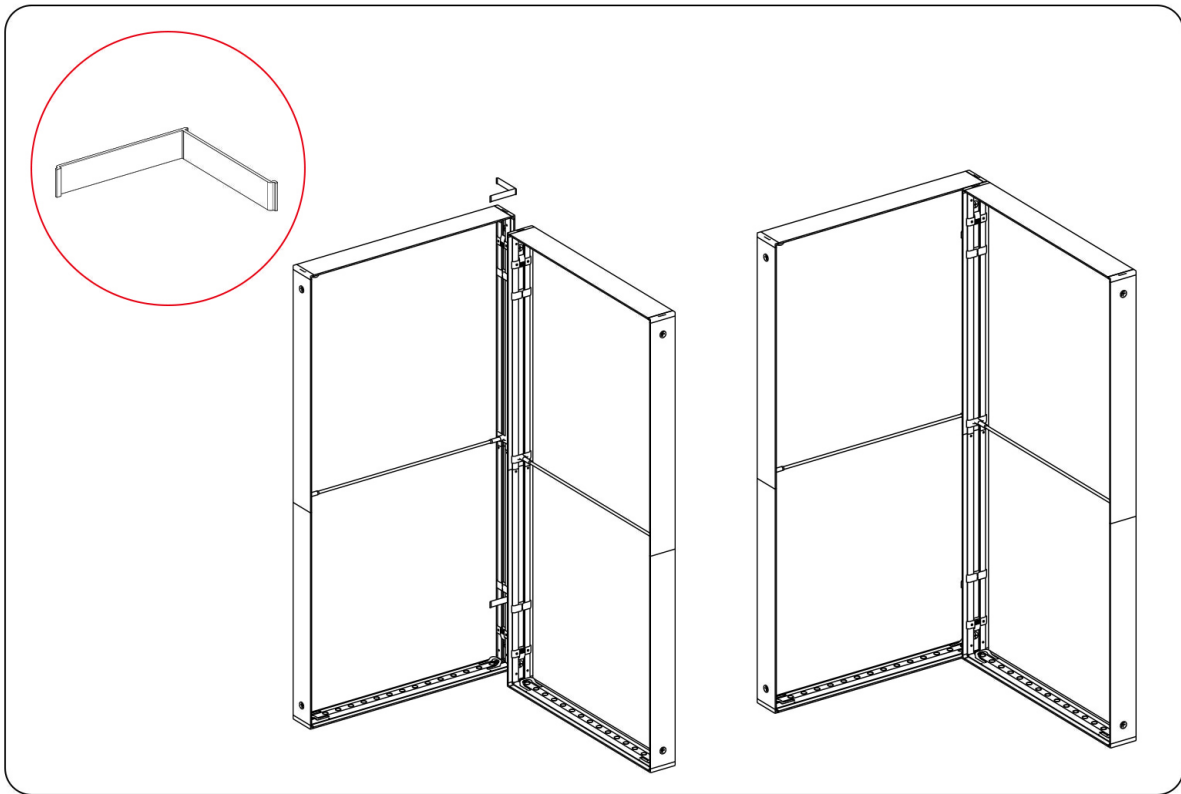

SEGO CONFIGURATION H - 20X10

SEGO MODULAR LIGHTBOX DISPLAY
PRODUCT CODE:SEGO-H-20x10G

FRAME CONNECTION