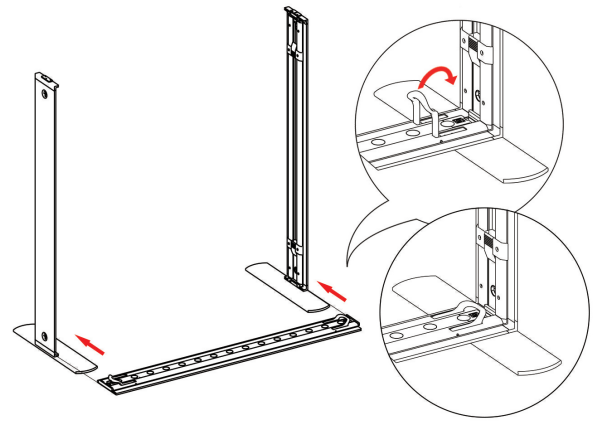

SEGO CONFIGURATION H - 20X10

SEGO MODULAR LIGHTBOX DISPLAY
PRODUCT CODE:SEGO-H-20x10G

SET UP INSTRUCTIONS SEGO COUNTER FRAME ASSEMBLY

①

②

③

④

⑤