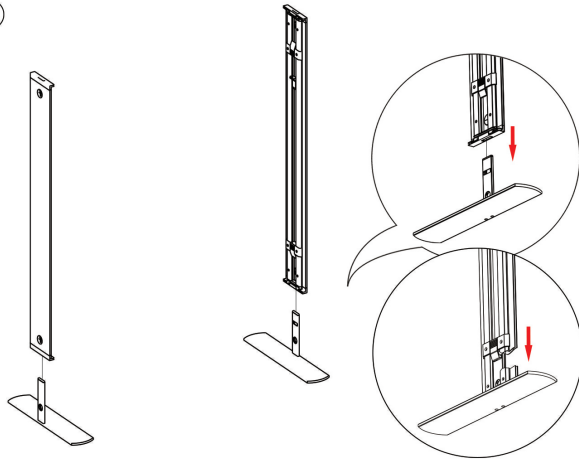

SEGO CONFIGURATION H - 20X10

SEGO MODULAR LIGHTBOX DISPLAY
PRODUCT CODE:SEGO-H-20x10G

SET UP INSTRUCTIONS SEGO COUNTER FRAME ASSEMBLY

①