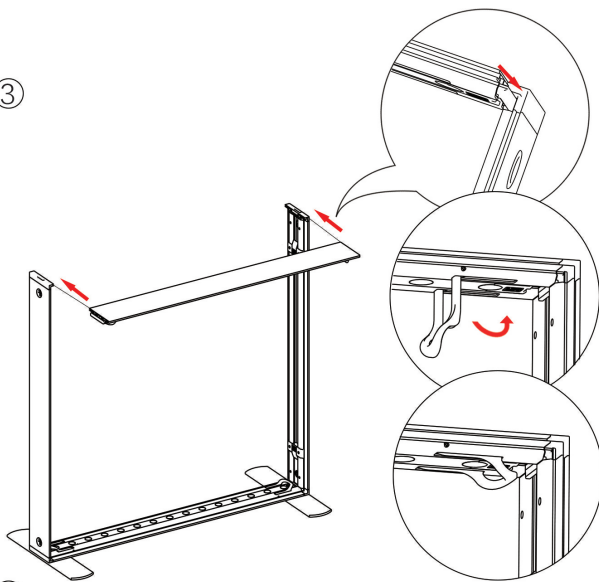

## SET UP INSTRUCTIONS SEGO COUNTER FRAME ASSEMBLY

①

②

③

④

⑤