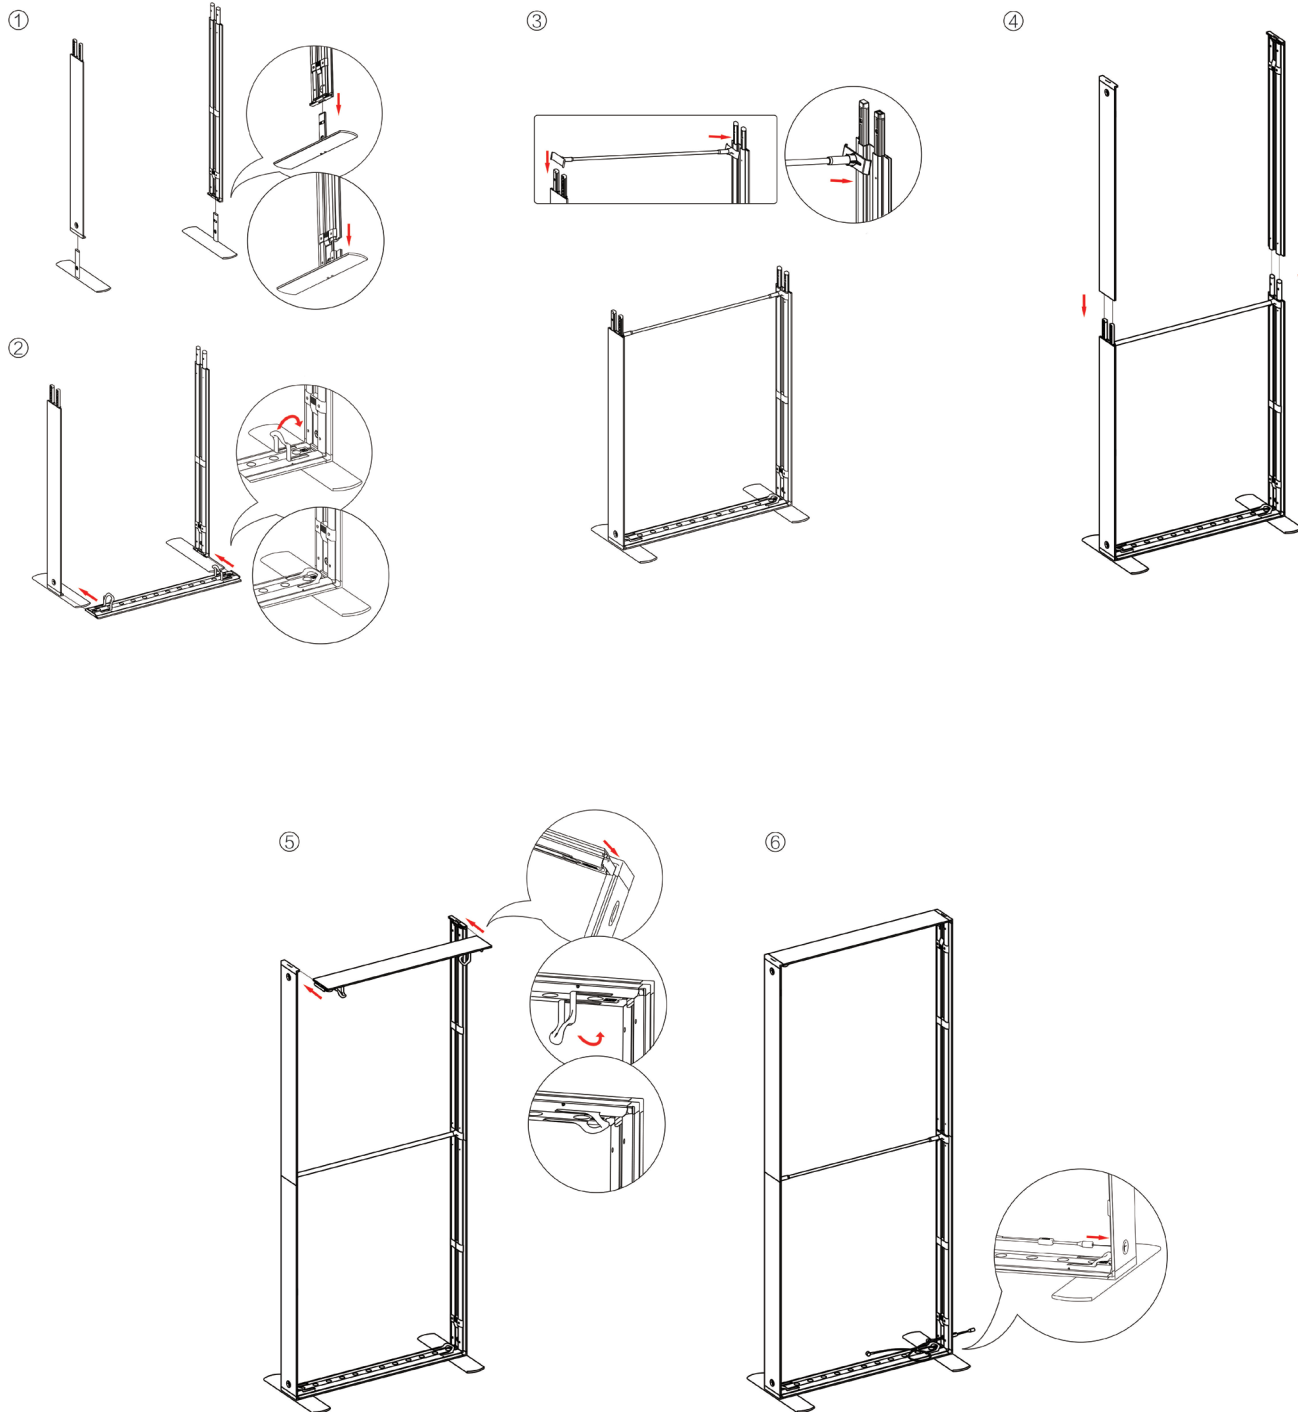

SEGO CONFIGURATION H - 20X10

SEGO MODULAR LIGHTBOX DISPLAY
PRODUCT CODE:SEGO-H-20x10G

SET UP INSTRUCTIONS SEGO 100X225 FRAME ASSEMBLY