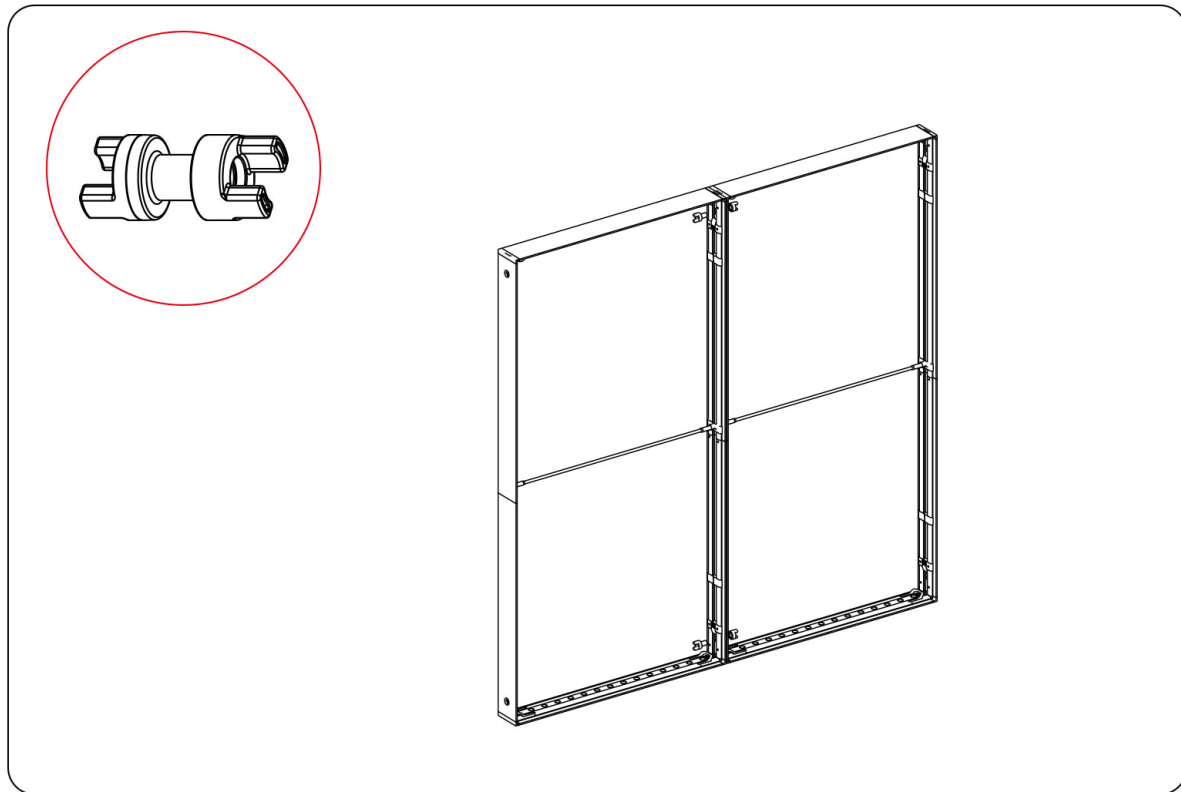

SEGO CONFIGURATION H - 20X10

SEGO MODULAR LIGHTBOX DISPLAY
PRODUCT CODE:SEGO-H-20x10G

FRAME CONNECTION