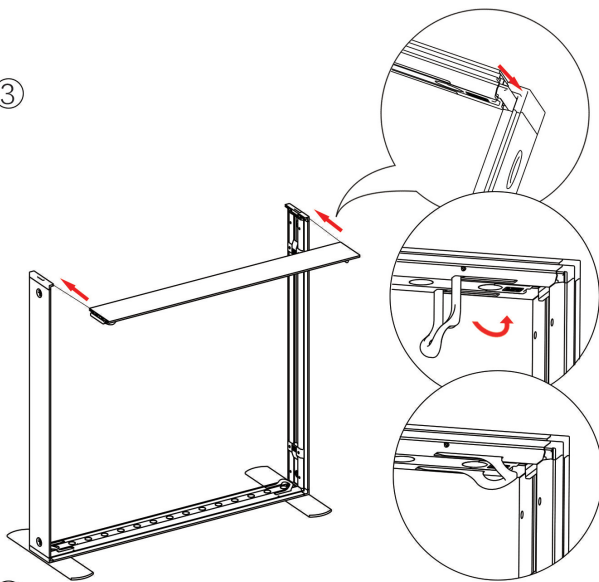

SEGO CONFIGURATION H - 20X10

SEGO MODULAR LIGHTBOX DISPLAY
PRODUCT CODE:SEGO-H-20x10G

SET UP INSTRUCTIONS SEGO 100X225 FRAME ASSEMBLY

SEGO CONFIGURATION H - 20X10

SEGO MODULAR LIGHTBOX DISPLAY
PRODUCT CODE:SEGO-H-20x10G

SEGO CONFIGURATION H - 20X10

SEGO MODULAR LIGHTBOX DISPLAY
PRODUCT CODE:SEGO-H-20x10G

SET UP INSTRUCTIONS SEGO COUNTER FRAME ASSEMBLY

①

②

③

④

⑤

SEGO CONFIGURATION H - 20X10

SEGO MODULAR LIGHTBOX DISPLAY
PRODUCT CODE:SEGO-H-20x10G

FRAME CONNECTION

SEGO CONFIGURATION H - 20X10

SEGO MODULAR LIGHTBOX DISPLAY
PRODUCT CODE:SEGO-H-20x10G

TRANSFORMER WIRING CONNECTION