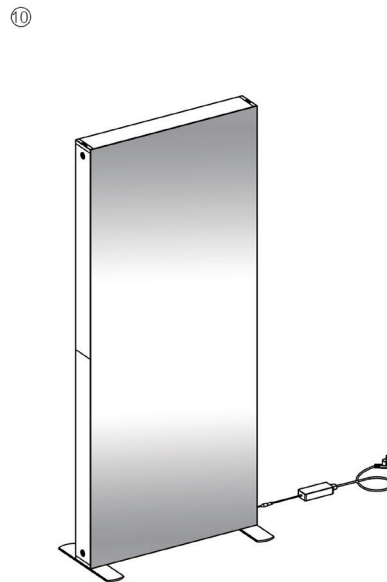

SEGO CONFIGURATION H - 20X10

SEGO MODULAR LIGHTBOX DISPLAY
PRODUCT CODE:SEGO-H-20x10G

SET UP INSTRUCTIONS SEGO 100X225 FRAME ASSEMBLY

SEGO CONFIGURATION H - 20X10

SEGO MODULAR LIGHTBOX DISPLAY
PRODUCT CODE:SEGO-H-20x10G

SEGO CONFIGURATION H - 20X10

SEGO MODULAR LIGHTBOX DISPLAY
PRODUCT CODE:SEGO-H-20x10G

SET UP INSTRUCTIONS SEGO COUNTER FRAME ASSEMBLY

①

②

③

④

⑤

SEGO CONFIGURATION H - 20X10

SEGO MODULAR LIGHTBOX DISPLAY
PRODUCT CODE:SEGO-H-20x10G

FRAME CONNECTION

SEGO CONFIGURATION H - 20X10

SEGO MODULAR LIGHTBOX DISPLAY
PRODUCT CODE:SEGO-H-20x10G

TRANSFORMER WIRING CONNECTION