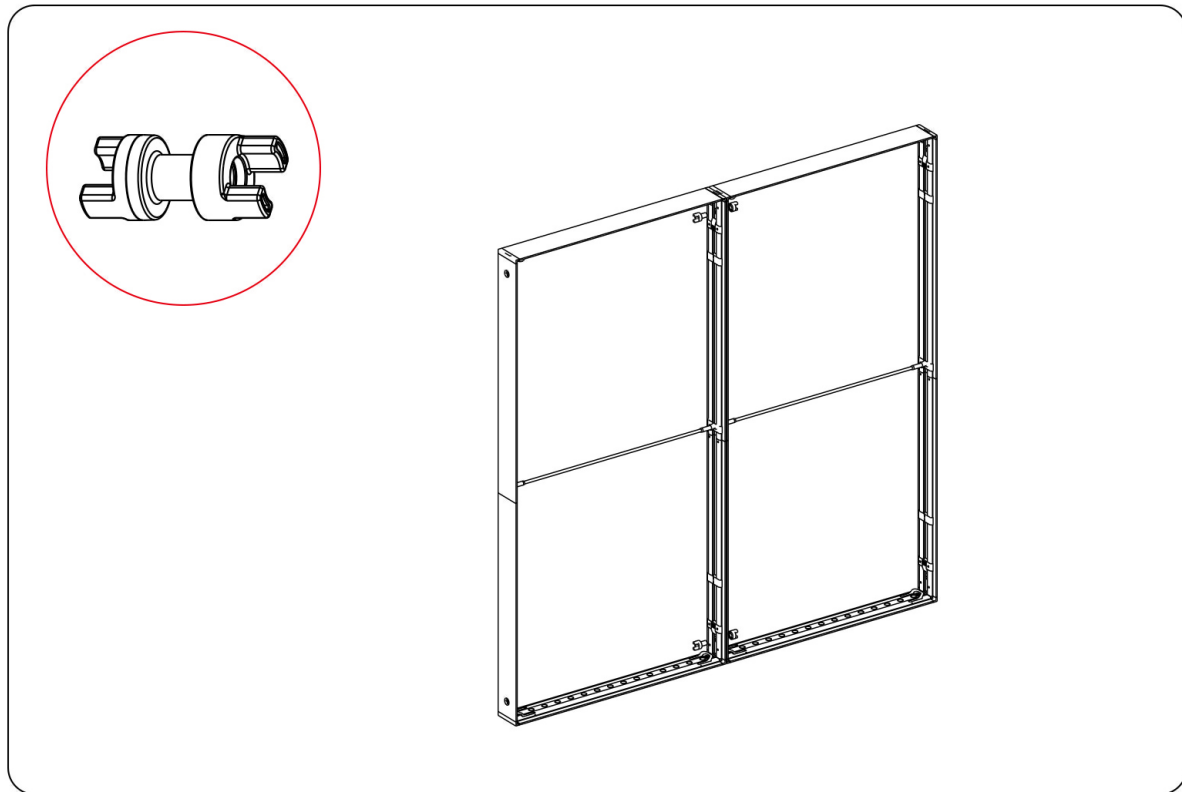

SEGO CONFIGURATION H - 20X10

SEGO MODULAR LIGHTBOX DISPLAY
PRODUCT CODE:SEGO-H-20x10G

SET UP INSTRUCTIONS SEGO 100X225 FRAME ASSEMBLY

SEGO CONFIGURATION H - 20X10

SEGO MODULAR LIGHTBOX DISPLAY
PRODUCT CODE:SEGO-H-20x10G

SEGO CONFIGURATION H - 20X10

SEGO MODULAR LIGHTBOX DISPLAY
PRODUCT CODE:SEGO-H-20x10G

SET UP INSTRUCTIONS SEGO COUNTER FRAME ASSEMBLY

①

②

③

④

⑤

SEGO CONFIGURATION H - 20X10

SEGO MODULAR LIGHTBOX DISPLAY
PRODUCT CODE:SEGO-H-20x10G

FRAME CONNECTION

SEGO CONFIGURATION H - 20X10

SEGO MODULAR LIGHTBOX DISPLAY
PRODUCT CODE:SEGO-H-20x10G

TRANSFORMER WIRING CONNECTION