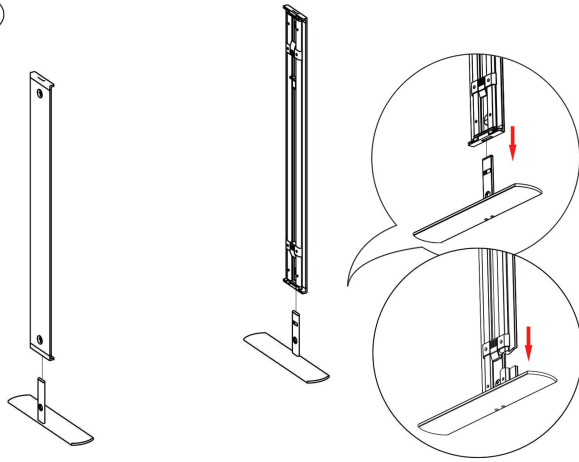

SEGO CONFIGURATION H - 20X10

SEGO MODULAR LIGHTBOX DISPLAY
PRODUCT CODE:SEGO-H-20x10G

SET UP INSTRUCTIONS SEGO 100X225 FRAME ASSEMBLY

SEGO CONFIGURATION H - 20X10

SEGO MODULAR LIGHTBOX DISPLAY
PRODUCT CODE:SEGO-H-20x10G

SEGO CONFIGURATION H - 20X10

SEGO MODULAR LIGHTBOX DISPLAY
PRODUCT CODE:SEGO-H-20x10G

SET UP INSTRUCTIONS SEGO COUNTER FRAME ASSEMBLY

①

②

③

④

⑤

SEGO CONFIGURATION H - 20X10

SEGO MODULAR LIGHTBOX DISPLAY
PRODUCT CODE:SEGO-H-20x10G

FRAME CONNECTION

SEGO CONFIGURATION H - 20X10

SEGO MODULAR LIGHTBOX DISPLAY
PRODUCT CODE:SEGO-H-20x10G

TRANSFORMER WIRING CONNECTION