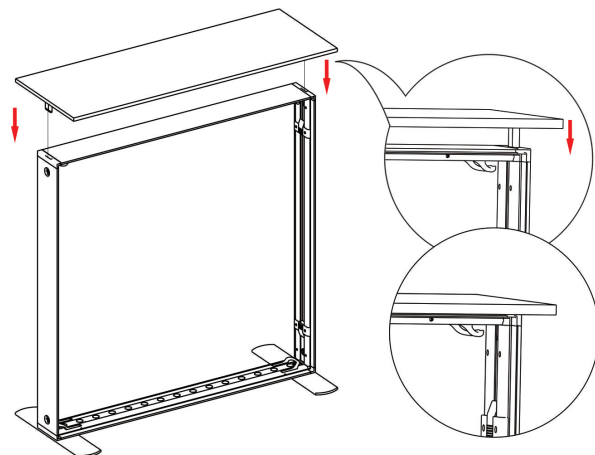

SEGO CONFIGURATION H - 20X10

SEGO MODULAR LIGHTBOX DISPLAY
PRODUCT CODE:SEGO-H-20x10G

SET UP INSTRUCTIONS SEGO 100X225 FRAME ASSEMBLY

SEGO CONFIGURATION H - 20X10

SEGO MODULAR LIGHTBOX DISPLAY
PRODUCT CODE:SEGO-H-20x10G

SEGO CONFIGURATION H - 20X10

SEGO MODULAR LIGHTBOX DISPLAY
PRODUCT CODE:SEGO-H-20x10G

SET UP INSTRUCTIONS SEGO COUNTER FRAME ASSEMBLY

①

②

③

④

⑤

SEGO CONFIGURATION H - 20X10

SEGO MODULAR LIGHTBOX DISPLAY
PRODUCT CODE:SEGO-H-20x10G

FRAME CONNECTION

SEGO CONFIGURATION H - 20X10

SEGO MODULAR LIGHTBOX DISPLAY
PRODUCT CODE:SEGO-H-20x10G

TRANSFORMER WIRING CONNECTION