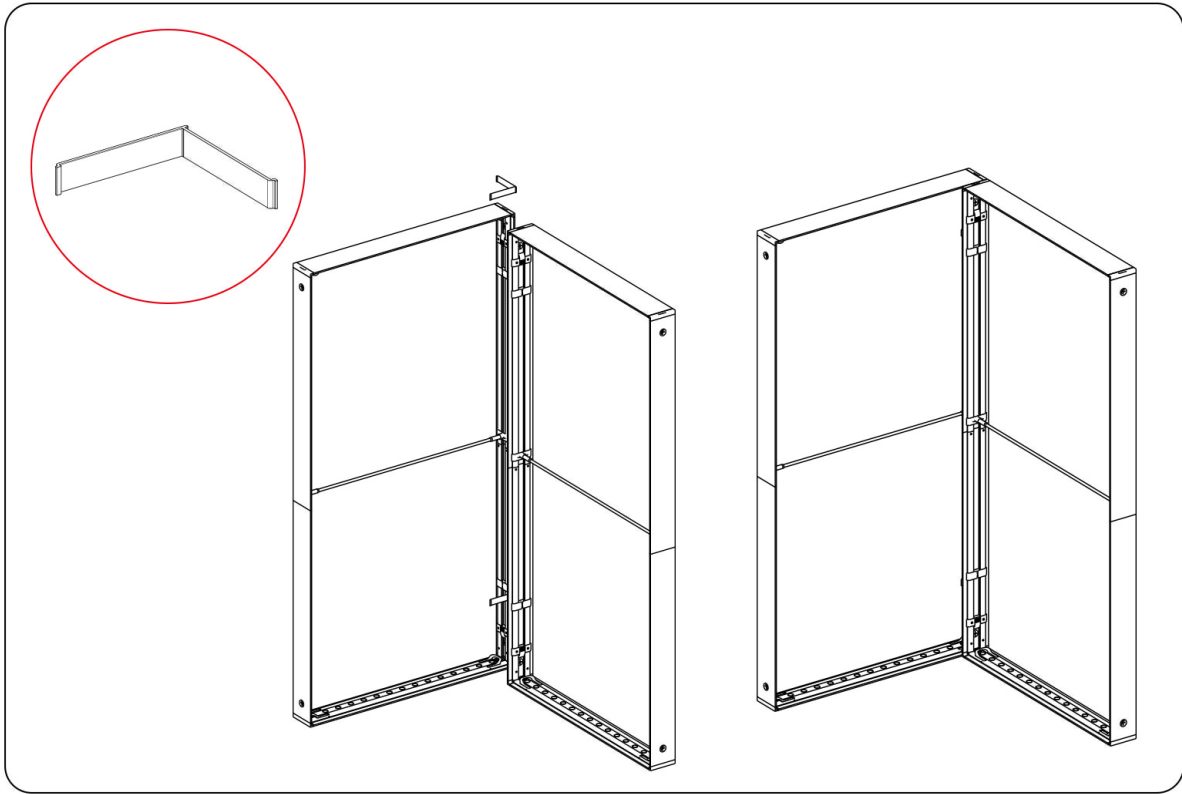

SEGO CONFIGURATION H - 20X10

SEGO MODULAR LIGHTBOX DISPLAY
PRODUCT CODE:SEGO-H-20x10G

SET UP INSTRUCTIONS SEGO 100X225 FRAME ASSEMBLY

SEGO CONFIGURATION H - 20X10

SEGO MODULAR LIGHTBOX DISPLAY
PRODUCT CODE:SEGO-H-20x10G

SEGO CONFIGURATION H - 20X10

SEGO MODULAR LIGHTBOX DISPLAY
PRODUCT CODE:SEGO-H-20x10G

SET UP INSTRUCTIONS SEGO COUNTER FRAME ASSEMBLY

①

②

③

④

⑤

SEGO CONFIGURATION H - 20X10

SEGO MODULAR LIGHTBOX DISPLAY
PRODUCT CODE:SEGO-H-20x10G

FRAME CONNECTION

SEGO CONFIGURATION H - 20X10

SEGO MODULAR LIGHTBOX DISPLAY
PRODUCT CODE:SEGO-H-20x10G

TRANSFORMER WIRING CONNECTION