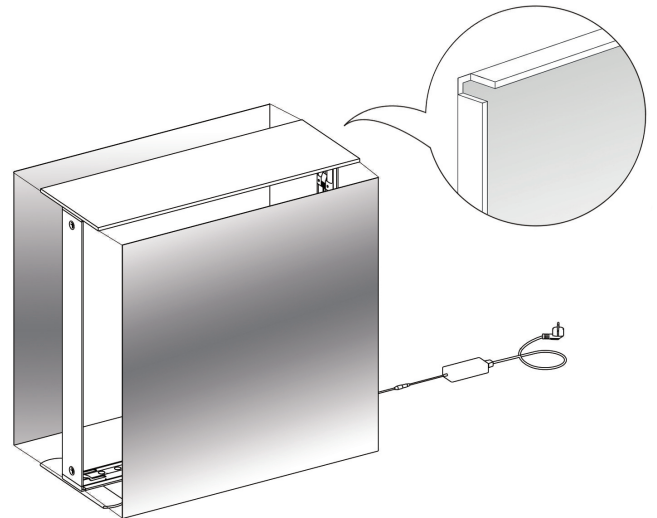

SEGO CONFIGURATION H - 20X10

SEGO MODULAR LIGHTBOX DISPLAY
PRODUCT CODE:SEGO-H-20x10G

SET UP INSTRUCTIONS SEGO 100X225 FRAME ASSEMBLY

SEGO CONFIGURATION H - 20X10

SEGO MODULAR LIGHTBOX DISPLAY
PRODUCT CODE:SEGO-H-20x10G

SEGO CONFIGURATION H - 20X10

SEGO MODULAR LIGHTBOX DISPLAY
PRODUCT CODE:SEGO-H-20x10G

SET UP INSTRUCTIONS SEGO COUNTER FRAME ASSEMBLY

①

②

③

④

⑤

SEGO CONFIGURATION H - 20X10

SEGO MODULAR LIGHTBOX DISPLAY
PRODUCT CODE:SEGO-H-20x10G

FRAME CONNECTION

SEGO CONFIGURATION H - 20X10

SEGO MODULAR LIGHTBOX DISPLAY
PRODUCT CODE:SEGO-H-20x10G

TRANSFORMER WIRING CONNECTION