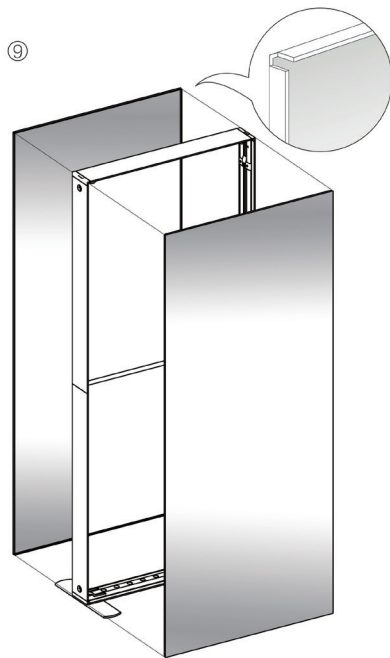

SEGO CONFIGURATION H - 20X10

SEGO MODULAR LIGHTBOX DISPLAY
PRODUCT CODE:SEGO-H-20x10G

SET UP INSTRUCTIONS SEGO 100X225 FRAME ASSEMBLY

SEGO CONFIGURATION H - 20X10

SEGO MODULAR LIGHTBOX DISPLAY
PRODUCT CODE:SEGO-H-20x10G

SEGO CONFIGURATION H - 20X10

SEGO MODULAR LIGHTBOX DISPLAY
PRODUCT CODE:SEGO-H-20x10G

SET UP INSTRUCTIONS SEGO COUNTER FRAME ASSEMBLY

①

②

③

④

⑤

SEGO CONFIGURATION H - 20X10

SEGO MODULAR LIGHTBOX DISPLAY
PRODUCT CODE:SEGO-H-20x10G

FRAME CONNECTION

SEGO CONFIGURATION H - 20X10

SEGO MODULAR LIGHTBOX DISPLAY
PRODUCT CODE:SEGO-H-20x10G

TRANSFORMER WIRING CONNECTION