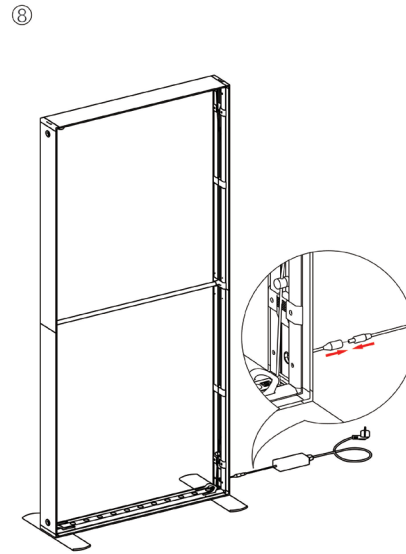

SEGO CONFIGURATION H - 20X10

SEGO MODULAR LIGHTBOX DISPLAY
PRODUCT CODE:SEGO-H-20x10G

SET UP INSTRUCTIONS SEGO 100X225 FRAME ASSEMBLY

SEGO CONFIGURATION H - 20X10

SEGO MODULAR LIGHTBOX DISPLAY
PRODUCT CODE:SEGO-H-20x10G

SEGO CONFIGURATION H - 20X10

SEGO MODULAR LIGHTBOX DISPLAY
PRODUCT CODE:SEGO-H-20x10G

SET UP INSTRUCTIONS SEGO COUNTER FRAME ASSEMBLY

①

②

③

④

⑤

SEGO CONFIGURATION H - 20X10

SEGO MODULAR LIGHTBOX DISPLAY
PRODUCT CODE:SEGO-H-20x10G

FRAME CONNECTION

SEGO CONFIGURATION H - 20X10

SEGO MODULAR LIGHTBOX DISPLAY
PRODUCT CODE:SEGO-H-20x10G

TRANSFORMER WIRING CONNECTION