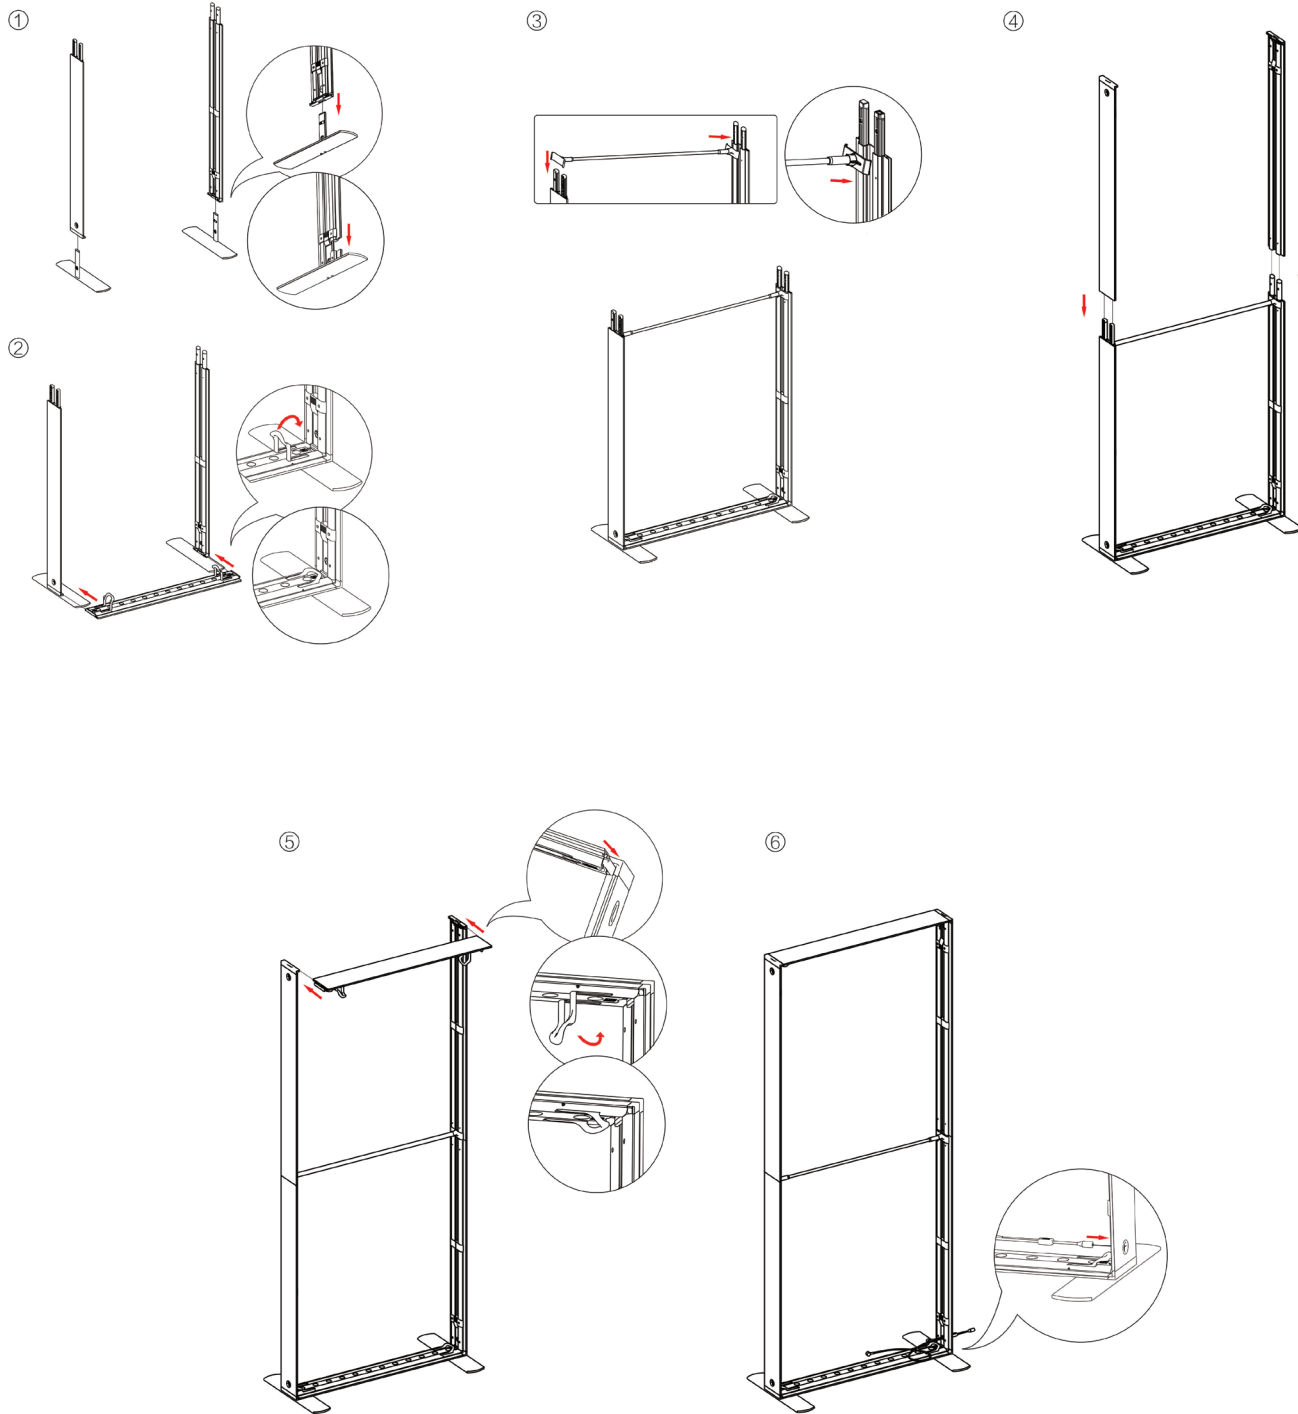

SEGO CONFIGURATION H - 20X10

SEGO MODULAR LIGHTBOX DISPLAY
PRODUCT CODE:SEGO-H-20x10G

SET UP INSTRUCTIONS SEGO 100X225 FRAME ASSEMBLY

SEGO CONFIGURATION H - 20X10

SEGO MODULAR LIGHTBOX DISPLAY
PRODUCT CODE:SEGO-H-20x10G

SEGO CONFIGURATION H - 20X10

SEGO MODULAR LIGHTBOX DISPLAY
PRODUCT CODE:SEGO-H-20x10G

SET UP INSTRUCTIONS SEGO COUNTER FRAME ASSEMBLY

①

②

③

④

⑤

SEGO CONFIGURATION H - 20X10

SEGO MODULAR LIGHTBOX DISPLAY
PRODUCT CODE:SEGO-H-20x10G

FRAME CONNECTION

SEGO CONFIGURATION H - 20X10

SEGO MODULAR LIGHTBOX DISPLAY
PRODUCT CODE:SEGO-H-20x10G

TRANSFORMER WIRING CONNECTION