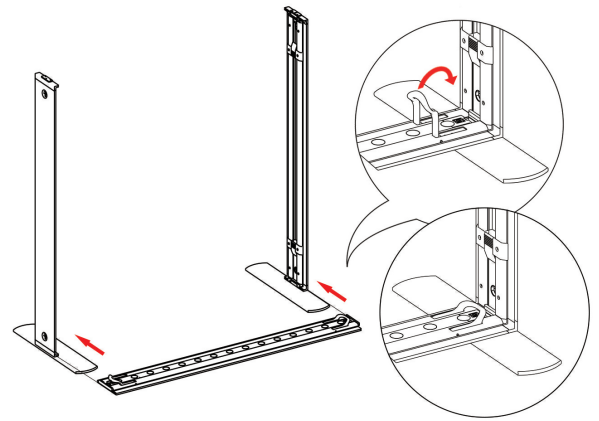

SEGO CONFIGURATION H - 20X10

SEGO MODULAR LIGHTBOX DISPLAY
PRODUCT CODE:SEGO-H-20x10G

SET UP INSTRUCTIONS SEGO COUNTER FRAME ASSEMBLY

①

②

③

④

⑤

SEGO CONFIGURATION H - 20X10

SEGO MODULAR LIGHTBOX DISPLAY
PRODUCT CODE:SEGO-H-20x10G

FRAME CONNECTION

SEGO CONFIGURATION H - 20X10

SEGO MODULAR LIGHTBOX DISPLAY
PRODUCT CODE:SEGO-H-20x10G

TRANSFORMER WIRING CONNECTION