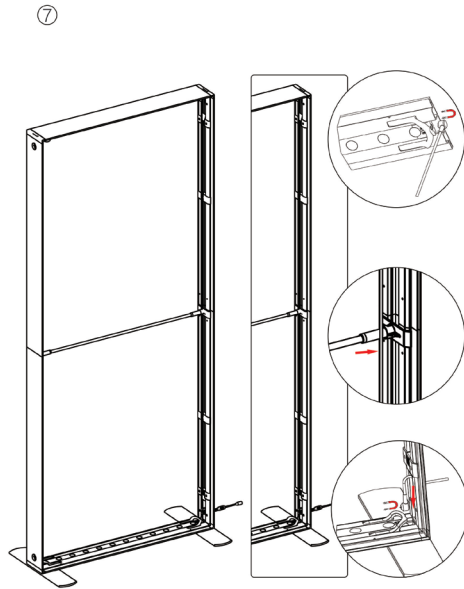

SEGO CONFIGURATION H - 20X10

SEGO MODULAR LIGHTBOX DISPLAY
PRODUCT CODE:SEGO-H-20x10G

SET UP INSTRUCTIONS SEGO 100X225 FRAME ASSEMBLY

SEGO CONFIGURATION H - 20X10

SEGO MODULAR LIGHTBOX DISPLAY
PRODUCT CODE:SEGO-H-20x10G

SEGO CONFIGURATION H - 20X10

SEGO MODULAR LIGHTBOX DISPLAY
PRODUCT CODE:SEGO-H-20x10G

SET UP INSTRUCTIONS SEGO COUNTER FRAME ASSEMBLY

①

②

③

④

⑤

SEGO CONFIGURATION H - 20X10

SEGO MODULAR LIGHTBOX DISPLAY
PRODUCT CODE:SEGO-H-20x10G

FRAME CONNECTION

SEGO CONFIGURATION H - 20X10

SEGO MODULAR LIGHTBOX DISPLAY
PRODUCT CODE:SEGO-H-20x10G

TRANSFORMER WIRING CONNECTION