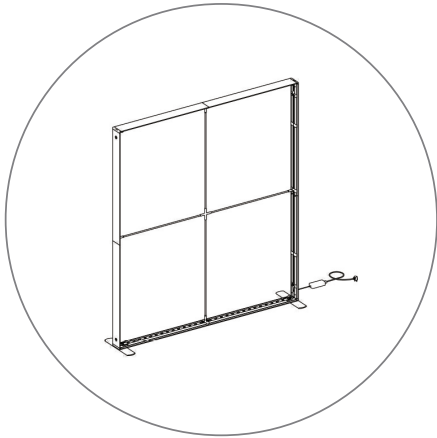

SEGO CONFIGURATION G - 15X10

SEGO MODULAR LIGHTBOX DISPLAY
PRODUCT CODE:SEGO-G-15x10G

PARTS LIST

(qty 1)
SEGO-200X225X12