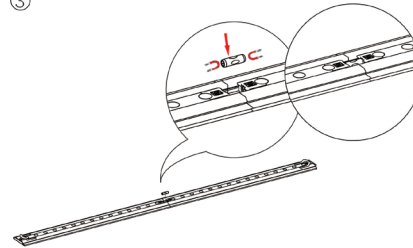

SEGO CONFIGURATION G - 15X10

SEGO MODULAR LIGHTBOX DISPLAY
PRODUCT CODE:SEGO-G-15x10G

SET UP INSTRUCTIONS SEGO 200X225 FRAME ASSEMBLY

①

③