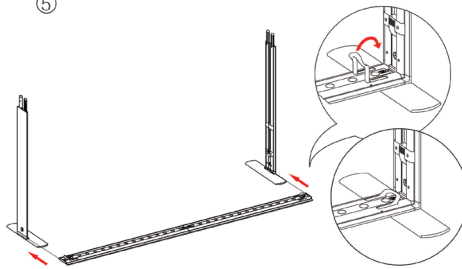

## SET UP INSTRUCTIONS SEGO 200X225 FRAME ASSEMBLY

①

③

②

④

⑤

⑦

⑥