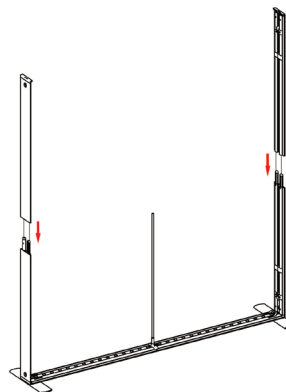

## SET UP INSTRUCTIONS SEGO 200X225 FRAME ASSEMBLY

①

③

②

④

⑤

⑦

⑥