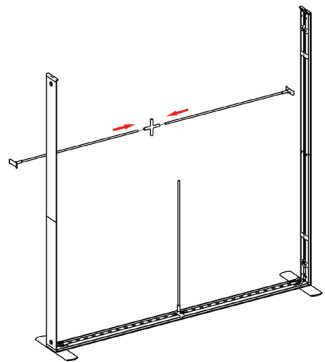

SEGO CONFIGURATION G - 15X10

SEGO MODULAR LIGHTBOX DISPLAY

PRODUCT CODE:SEGO-G-15x10G

⑧