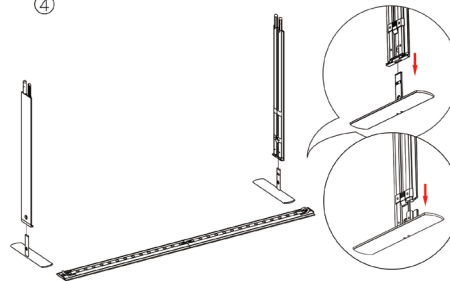

## SET UP INSTRUCTIONS SEGO 200X225 FRAME ASSEMBLY

①

③

②

④

⑤

⑦

⑥