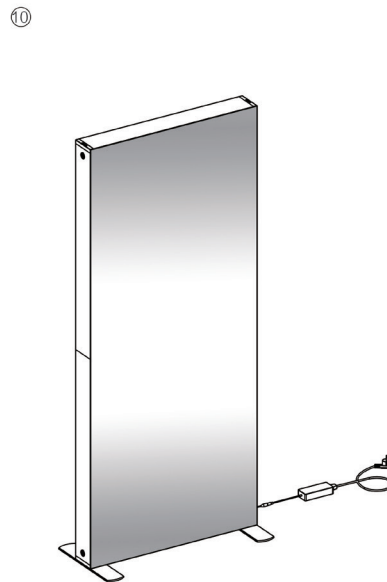

SEGO CONFIGURATION F - 20X10

SEGO MODULAR LIGHTBOX DISPLAY
 PRODUCT CODE:SEGO-F-20x10G

On frame On graphic

PRODUCT DESCRIPTION

The advanced technology of the new SEGO modular lightbox system combines innovation with intuition. Toolless down to its feet, SEGO is designed to help heighten your display experience. Magnetic electrical connectors light up the UL certified LED lights that come pre-installed in the profiles. Electrical wires stay hidden from view. Edge-to-edge customizable SEG backlit fabric graphics cover the front and back of the aluminum frame. Portable, configurable, desirable, SEGO is a lightbox unlike the others. SEGO is so well thought out, even its durable foam cut carry bag is made distinctly to keep all parts and pieces protected and organized.

DISPLAY DIMENSIONS	236.25"W x 88.25"H x 104.5"D
GRAPHIC SIZES	39.75"W x 88.625"H (SEGO-100X225)
	78.125"W x 88.625"H (SEGO-200X225)

GRAPHIC MATERIAL

Dye Sub Backlit Fabric

GRAPHIC FINISHING

Silicone beading sewn onto edge of graphic

Frame	Template Dims	Notes
A	39.75"W x 88.625"H	Obstruction on back graphic
B	39.75"W x 88.625"H	Bridge
C	39.75"W x 88.625"H	
D	39.75"W x 88.625"H	Obstruction on front graphic
E	39.75"W x 88.625"H	
F	78.125"W x 88.625"H	
G	39.75"W x 88.625"H	Front graphic = blackout panel
H	39.75"W x 88.625"H	Front graphic = blackout panel
I	39.75"W x 88.625"H	
J	39.75"W x 88.625"H	Back graphic = blackout panel
K	39.75"W x 88.625"H	Back graphic = blackout panel

SEGO CONFIGURATION F - 20X10

SEGO MODULAR LIGHTBOX DISPLAY
PRODUCT CODE:SEGO-F-20x10G

SET UP INSTRUCTIONS SEGO 100X225 FRAME ASSEMBLY

SEGO CONFIGURATION F - 20X10

SEGO MODULAR LIGHTBOX DISPLAY
PRODUCT CODE:SEGO-F-20x10G