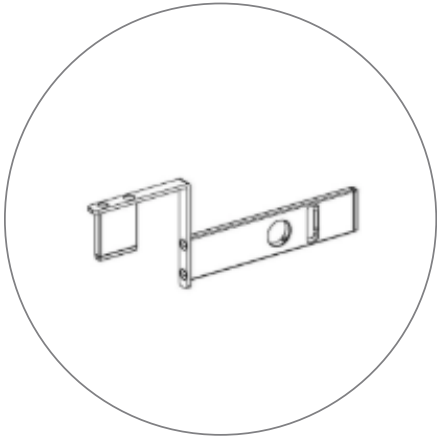

(qty 4)
SEGO-BC