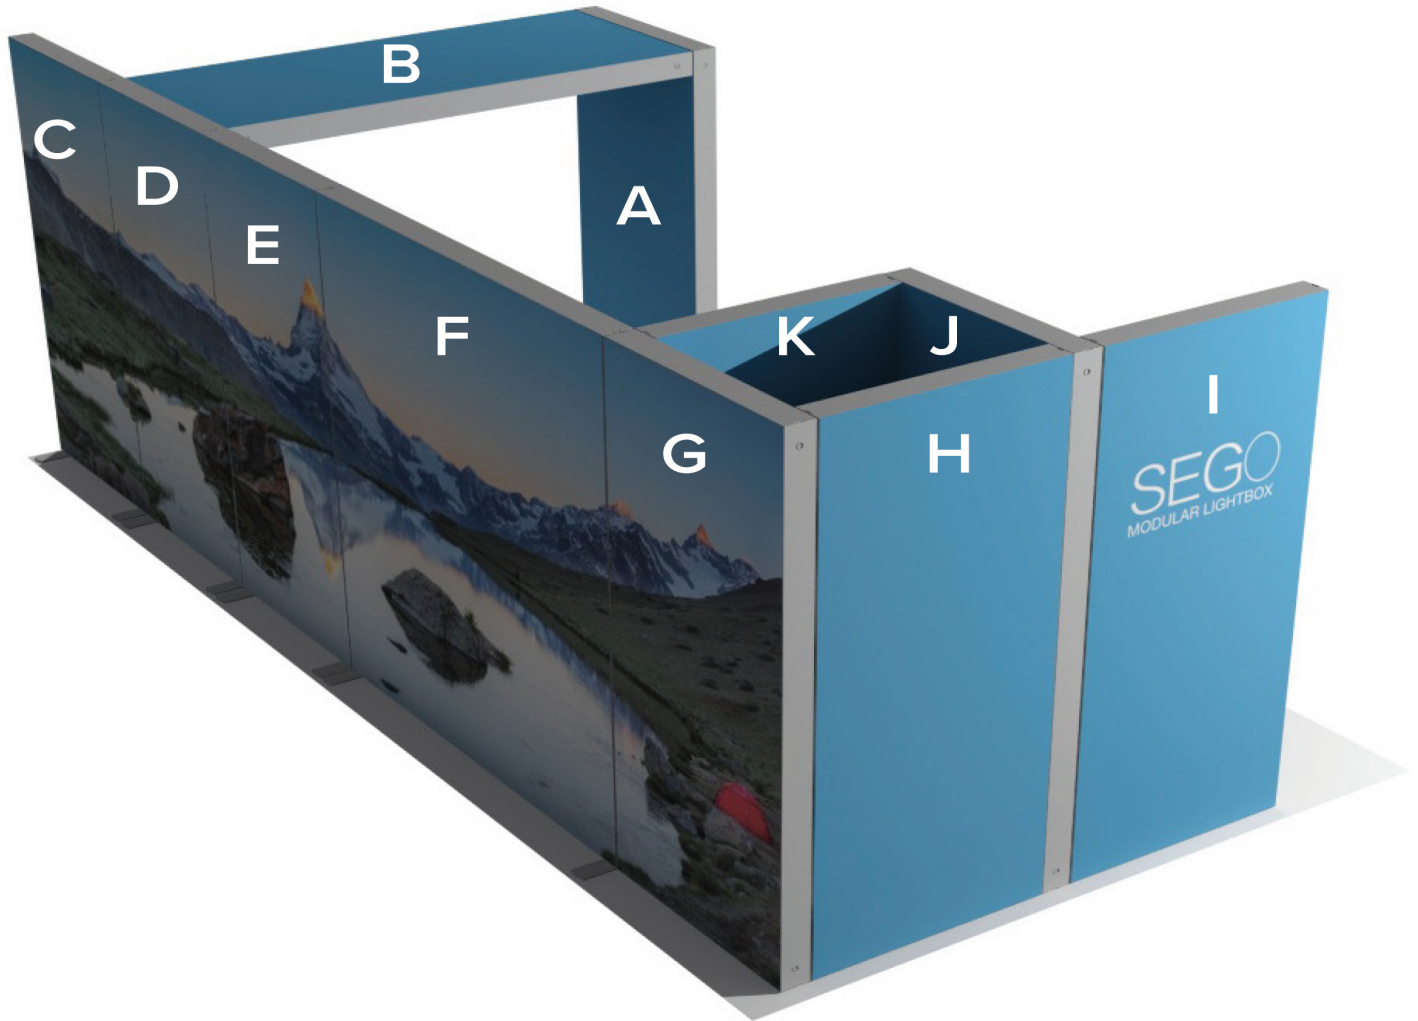

SEGO CONFIGURATION F - 20X10

SEGO MODULAR LIGHTBOX DISPLAY
 PRODUCT CODE:SEGO-F-20x10G

On frame On graphic

PRODUCT DESCRIPTION

The advanced technology of the new SEGO modular lightbox system combines innovation with intuition. Toolless down to its feet, SEGO is designed to help heighten your display experience. Magnetic electrical connectors light up the UL certified LED lights that come pre-installed in the profiles. Electrical wires stay hidden from view. Edge-to-edge customizable SEG backlit fabric graphics cover the front and back of the aluminum frame. Portable, configurable, desirable, SEGO is a lightbox unlike the others. SEGO is so well thought out, even its durable foam cut carry bag is made distinctly to keep all parts and pieces protected and organized.

Frame	Template Dims	Notes
A	39.75"W x 88.625"H	Obstruction on back graphic
B	39.75"W x 88.625"H	Bridge
C	39.75"W x 88.625"H	
D	39.75"W x 88.625"H	Obstruction on front graphic
E	39.75"W x 88.625"H	
F	78.125"W x 88.625"H	
G	39.75"W x 88.625"H	Front graphic = blackout panel
H	39.75"W x 88.625"H	Front graphic = blackout panel
I	39.75"W x 88.625"H	
J	39.75"W x 88.625"H	Back graphic = blackout panel
K	39.75"W x 88.625"H	Back graphic = blackout panel