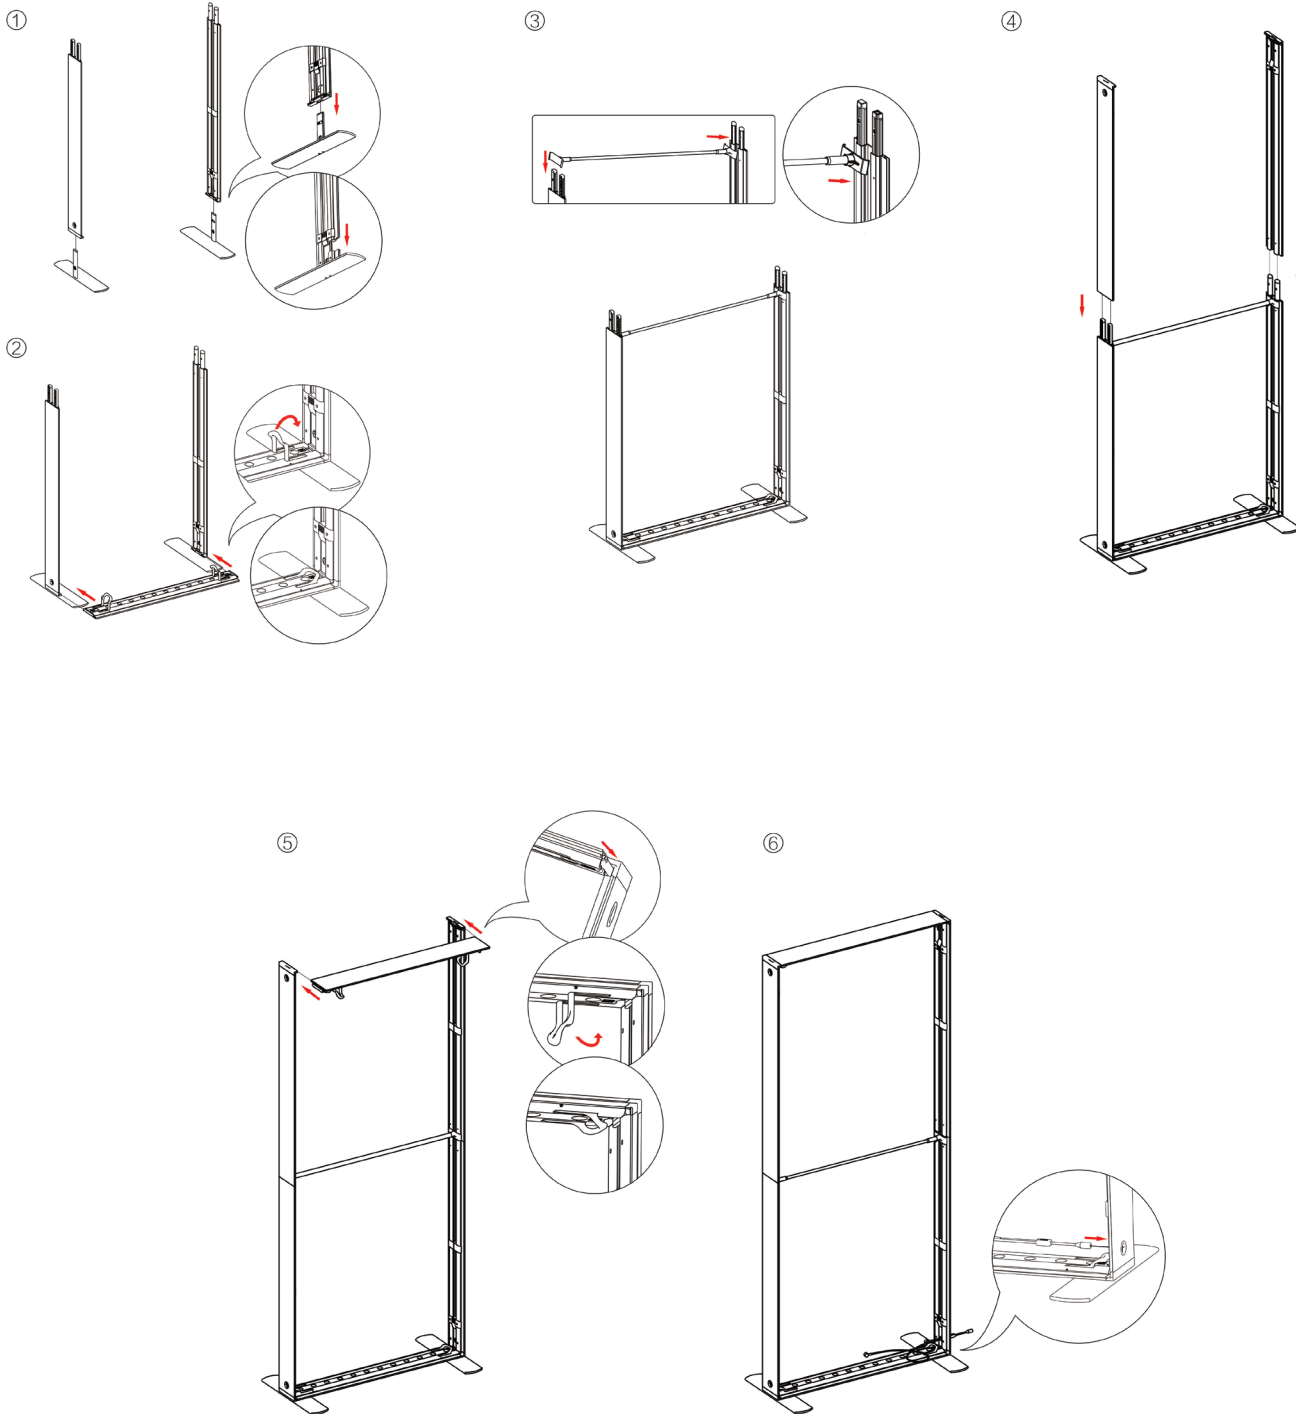

SEGO CONFIGURATION F - 20X10

SEGO MODULAR LIGHTBOX DISPLAY
PRODUCT CODE:SEGO-F-20x10G

SET UP INSTRUCTIONS SEGO 100X225 FRAME ASSEMBLY