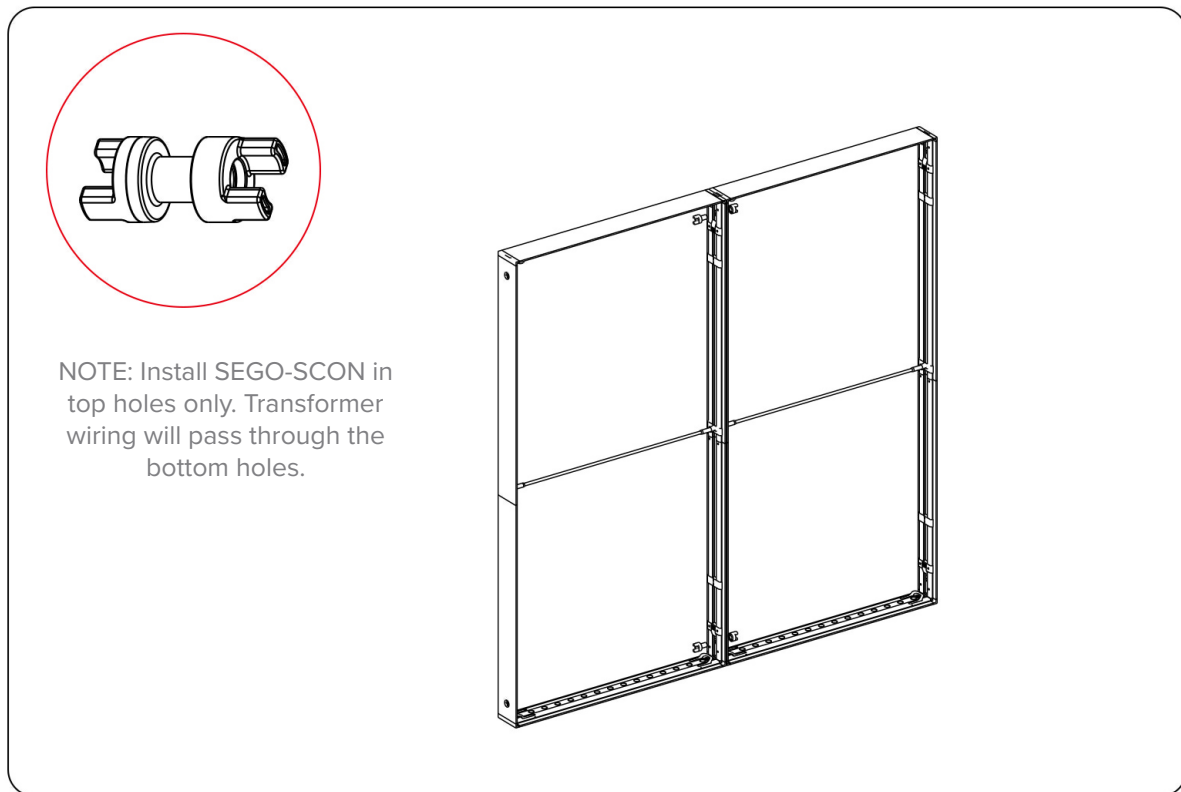

SEGO CONFIGURATION F - 20X10

SEGO MODULAR LIGHTBOX DISPLAY

PRODUCT CODE:SEGO-F-20x10G

FRAME CONNECTION