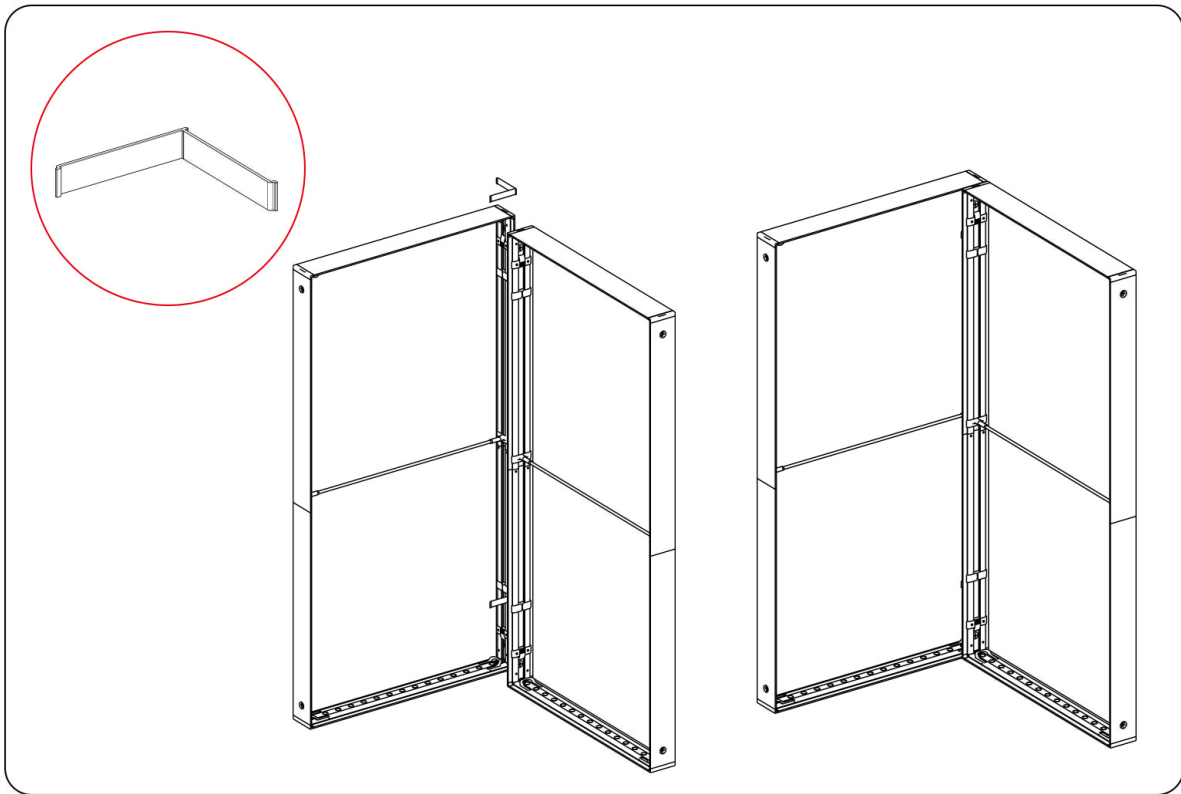

SEGO CONFIGURATION F - 20X10

SEGO MODULAR LIGHTBOX DISPLAY

PRODUCT CODE:SEGO-F-20x10G

FRAME CONNECTION