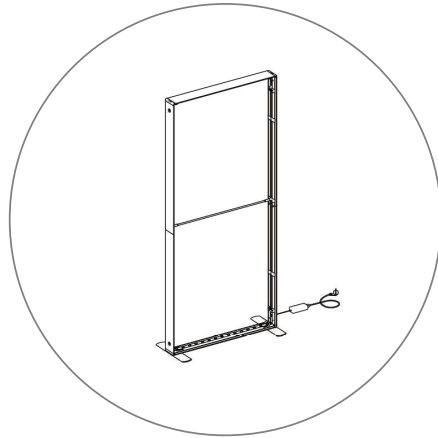

SEGO CONFIGURATION F - 20X10

SEGO MODULAR LIGHTBOX DISPLAY
 PRODUCT CODE:SEGO-F-20x10G

On frame On graphic

PRODUCT DESCRIPTION

The advanced technology of the new SEGO modular lightbox system combines innovation with intuition. Toolless down to its feet, SEGO is designed to help heighten your display experience. Magnetic electrical connectors light up the UL certified LED lights that come pre-installed in the profiles. Electrical wires stay hidden from view. Edge-to-edge customizable SEG backlit fabric graphics cover the front and back of the aluminum frame. Portable, configurable, desirable, SEGO is a lightbox unlike the others. SEGO is so well thought out, even its durable foam cut carry bag is made distinctly to keep all parts and pieces protected and organized.

LUMENS (RETURNS)

VOLTAGE (V)	24
POWER (W)	45
LM/W	130
TOTAL LM	5850
AVG LM	5850
CU	.8
EAV	4680

SEGO CONFIGURATION F - 20X10

SEGO MODULAR LIGHTBOX DISPLAY
PRODUCT CODE:SEGO-F-20x10G

PARTS LIST

(qty 1)
SEGO-200X225X12