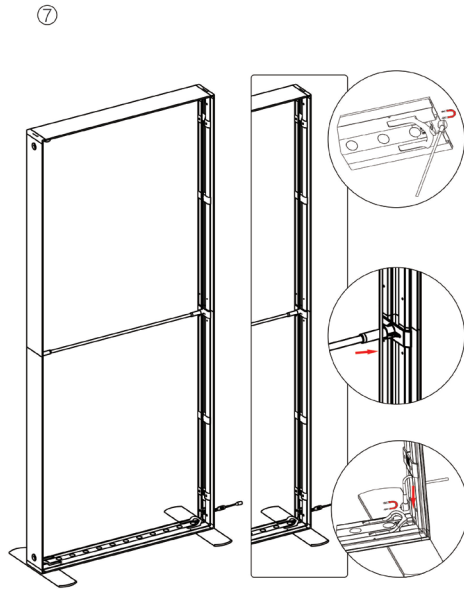

Frame	Template Dims	Notes
A	39.75"W x 88.625"H	Obstruction on back graphic
B	39.75"W x 88.625"H	Bridge
C	39.75"W x 88.625"H	
D	39.75"W x 88.625"H	Obstruction on front graphic
E	39.75"W x 88.625"H	
F	78.125"W x 88.625"H	
G	39.75"W x 88.625"H	Front graphic = blackout panel
H	39.75"W x 88.625"H	Front graphic = blackout panel
I	39.75"W x 88.625"H	
J	39.75"W x 88.625"H	Back graphic = blackout panel
K	39.75"W x 88.625"H	Back graphic = blackout panel

SEGO CONFIGURATION F - 20X10

SEGO MODULAR LIGHTBOX DISPLAY
PRODUCT CODE:SEGO-F-20x10G

SET UP INSTRUCTIONS SEGO 100X225 FRAME ASSEMBLY

SEGO CONFIGURATION F - 20X10

SEGO MODULAR LIGHTBOX DISPLAY
PRODUCT CODE:SEGO-F-20x10G

SEGO CONFIGURATION F - 20X10

SEGO MODULAR LIGHTBOX DISPLAY

PRODUCT CODE:SEGO-F-20x10G

FRAME CONNECTION

SEGO CONFIGURATION F - 20X10

SEGO MODULAR LIGHTBOX DISPLAY
PRODUCT CODE:SEGO-F-20x10G

SEGO CONFIGURATION F - 20X10