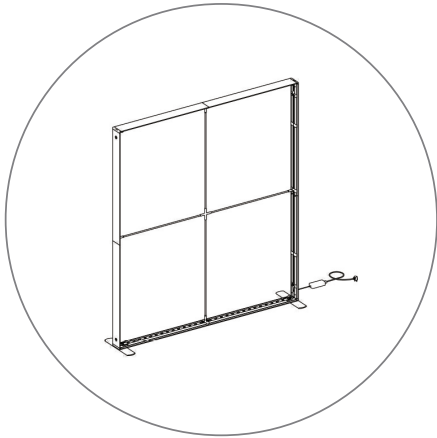

SEGO CONFIGURATION F - 20X10

SEGO MODULAR LIGHTBOX DISPLAY
PRODUCT CODE:SEGO-F-20x10G

PARTS LIST

(qty 1)
SEGO-200X225X12