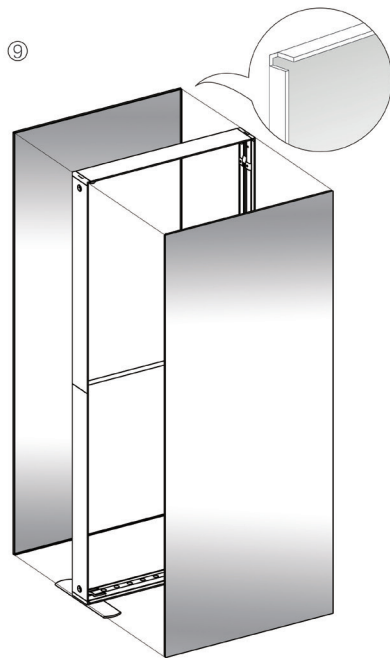

SEGO CONFIGURATION F - 20X10

SEGO MODULAR LIGHTBOX DISPLAY
 PRODUCT CODE:SEGO-F-20x10G

On frame On graphic

PRODUCT DESCRIPTION

The advanced technology of the new SEGO modular lightbox system combines innovation with intuition. Toolless down to its feet, SEGO is designed to help heighten your display experience. Magnetic electrical connectors light up the UL certified LED lights that come pre-installed in the profiles. Electrical wires stay hidden from view. Edge-to-edge customizable SEG backlit fabric graphics cover the front and back of the aluminum frame. Portable, configurable, desirable, SEGO is a lightbox unlike the others. SEGO is so well thought out, even its durable foam cut carry bag is made distinctly to keep all parts and pieces protected and organized.

Frame	Template Dims	Notes
A	39.75"W x 88.625"H	Obstruction on back graphic
B	39.75"W x 88.625"H	Bridge
C	39.75"W x 88.625"H	
D	39.75"W x 88.625"H	Obstruction on front graphic
E	39.75"W x 88.625"H	
F	78.125"W x 88.625"H	
G	39.75"W x 88.625"H	Front graphic = blackout panel
H	39.75"W x 88.625"H	Front graphic = blackout panel
I	39.75"W x 88.625"H	
J	39.75"W x 88.625"H	Back graphic = blackout panel
K	39.75"W x 88.625"H	Back graphic = blackout panel

SEGO CONFIGURATION F - 20X10

SEGO MODULAR LIGHTBOX DISPLAY
PRODUCT CODE:SEGO-F-20x10G

SET UP INSTRUCTIONS SEGO 100X225 FRAME ASSEMBLY

SEGO CONFIGURATION F - 20X10

SEGO MODULAR LIGHTBOX DISPLAY
PRODUCT CODE:SEGO-F-20x10G

SEGO CONFIGURATION F - 20X10

SEGO MODULAR LIGHTBOX DISPLAY

PRODUCT CODE:SEGO-F-20x10G

FRAME CONNECTION

SEGO CONFIGURATION F - 20X10

SEGO MODULAR LIGHTBOX DISPLAY
PRODUCT CODE:SEGO-F-20x10G

SEGO CONFIGURATION F - 20X10