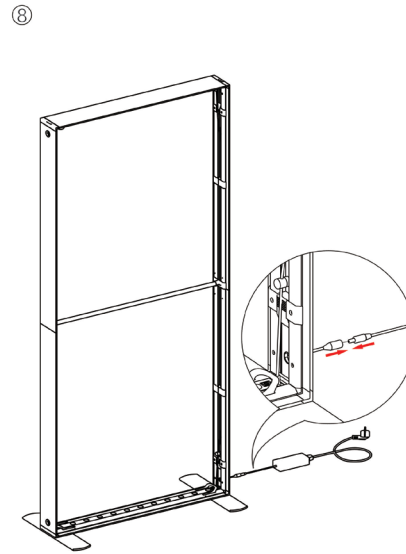

Frame	Template Dims	Notes
A	39.75"W x 88.625"H	Obstruction on back graphic
B	39.75"W x 88.625"H	Bridge
C	39.75"W x 88.625"H	
D	39.75"W x 88.625"H	Obstruction on front graphic
E	39.75"W x 88.625"H	
F	78.125"W x 88.625"H	
G	39.75"W x 88.625"H	Front graphic = blackout panel
H	39.75"W x 88.625"H	Front graphic = blackout panel
I	39.75"W x 88.625"H	
J	39.75"W x 88.625"H	Back graphic = blackout panel
K	39.75"W x 88.625"H	Back graphic = blackout panel

SEGO CONFIGURATION F - 20X10

SEGO MODULAR LIGHTBOX DISPLAY
PRODUCT CODE:SEGO-F-20x10G

SET UP INSTRUCTIONS SEGO 100X225 FRAME ASSEMBLY

SEGO CONFIGURATION F - 20X10

SEGO MODULAR LIGHTBOX DISPLAY
PRODUCT CODE:SEGO-F-20x10G