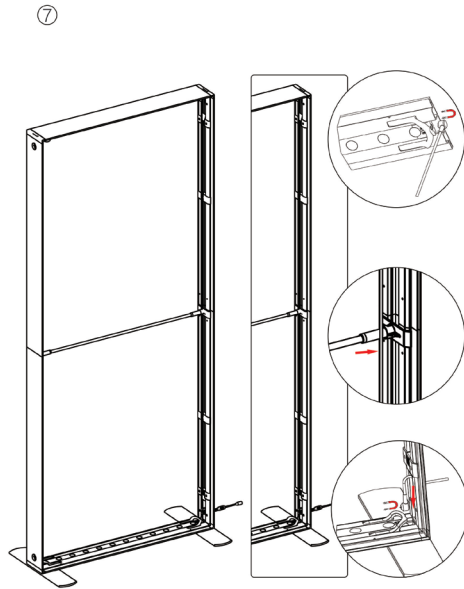

SEGO CONFIGURATION F - 20X10

SEGO MODULAR LIGHTBOX DISPLAY
PRODUCT CODE:SEGO-F-20x10G

SET UP INSTRUCTIONS SEGO 100X225 FRAME ASSEMBLY

SEGO CONFIGURATION F - 20X10

SEGO MODULAR LIGHTBOX DISPLAY
PRODUCT CODE:SEGO-F-20x10G

SEGO CONFIGURATION F - 20X10

SEGO MODULAR LIGHTBOX DISPLAY

PRODUCT CODE:SEGO-F-20x10G

FRAME CONNECTION

SEGO CONFIGURATION F - 20X10

SEGO MODULAR LIGHTBOX DISPLAY
PRODUCT CODE:SEGO-F-20x10G

SEGO CONFIGURATION F - 20X10

SEGO MODULAR LIGHTBOX DISPLAY
PRODUCT CODE:SEGO-F-20x10G

TRANSFORMER WIRING CONNECTION