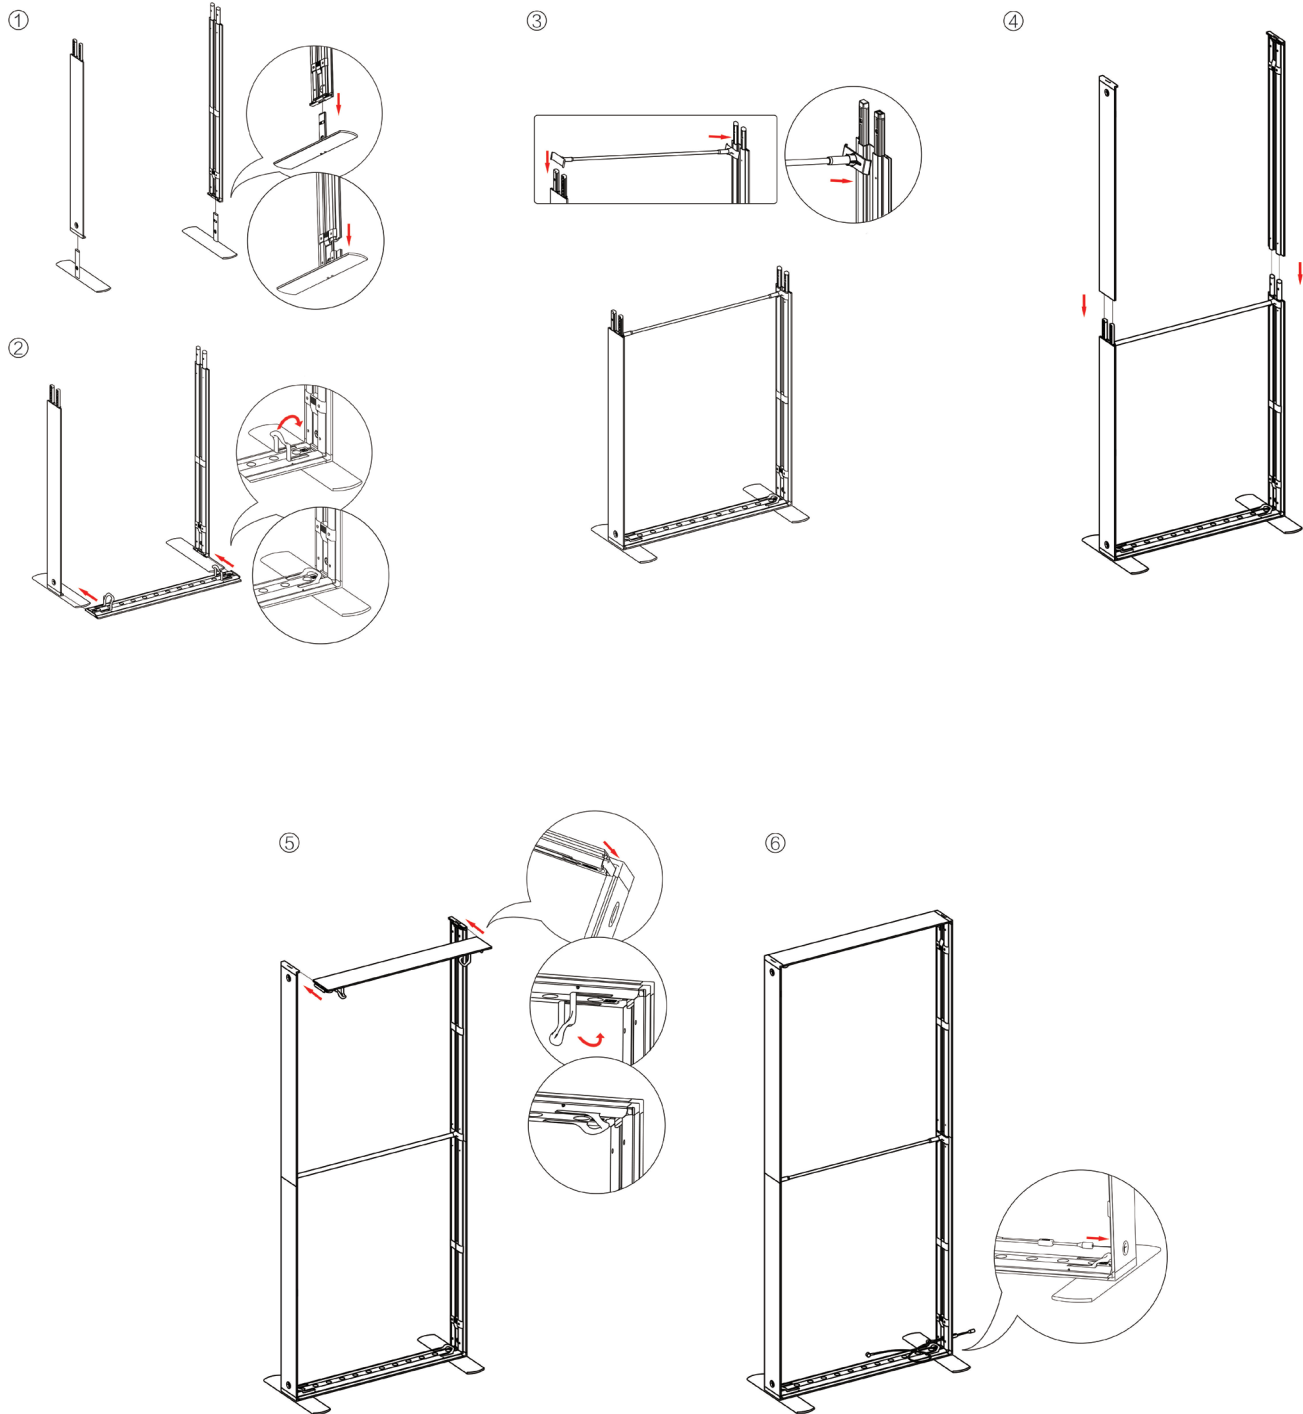

SEGO CONFIGURATION F - 20X10

SEGO MODULAR LIGHTBOX DISPLAY
PRODUCT CODE:SEGO-F-20x10G

SET UP INSTRUCTIONS SEGO 100X225 FRAME ASSEMBLY

SEGO CONFIGURATION F - 20X10

SEGO MODULAR LIGHTBOX DISPLAY
PRODUCT CODE:SEGO-F-20x10G

SEGO CONFIGURATION F - 20X10

SEGO MODULAR LIGHTBOX DISPLAY

PRODUCT CODE:SEGO-F-20x10G

FRAME CONNECTION

SEGO CONFIGURATION F - 20X10

SEGO MODULAR LIGHTBOX DISPLAY
PRODUCT CODE:SEGO-F-20x10G

SEGO CONFIGURATION F - 20X10

SEGO MODULAR LIGHTBOX DISPLAY
PRODUCT CODE:SEGO-F-20x10G

TRANSFORMER WIRING CONNECTION