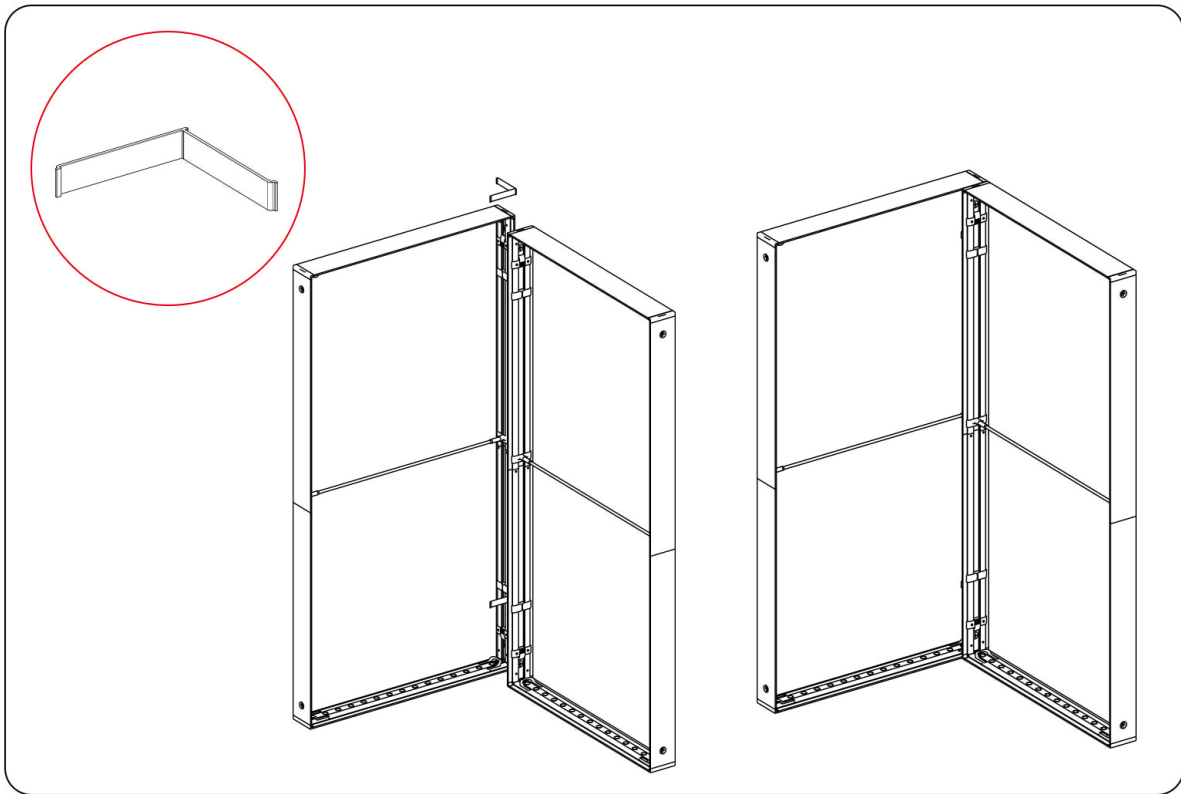

SEGO CONFIGURATION F - 20X10

SEGO MODULAR LIGHTBOX DISPLAY
PRODUCT CODE:SEGO-F-20x10G

SET UP INSTRUCTIONS SEGO 100X225 FRAME ASSEMBLY

SEGO CONFIGURATION F - 20X10

SEGO MODULAR LIGHTBOX DISPLAY
PRODUCT CODE:SEGO-F-20x10G

SEGO CONFIGURATION F - 20X10

SEGO MODULAR LIGHTBOX DISPLAY

PRODUCT CODE:SEGO-F-20x10G

FRAME CONNECTION

SEGO CONFIGURATION F - 20X10

SEGO MODULAR LIGHTBOX DISPLAY
PRODUCT CODE:SEGO-F-20x10G

SEGO CONFIGURATION F - 20X10

SEGO MODULAR LIGHTBOX DISPLAY
PRODUCT CODE:SEGO-F-20x10G

TRANSFORMER WIRING CONNECTION