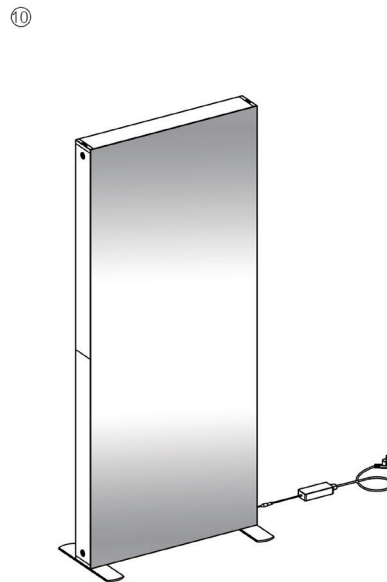

SEGO CONFIGURATION F - 20X10

SEGO MODULAR LIGHTBOX DISPLAY
PRODUCT CODE:SEGO-F-20x10G

SET UP INSTRUCTIONS SEGO 100X225 FRAME ASSEMBLY

SEGO CONFIGURATION F - 20X10

SEGO MODULAR LIGHTBOX DISPLAY
PRODUCT CODE:SEGO-F-20x10G

SEGO CONFIGURATION F - 20X10

SEGO MODULAR LIGHTBOX DISPLAY

PRODUCT CODE:SEGO-F-20x10G

FRAME CONNECTION

SEGO CONFIGURATION F - 20X10

SEGO MODULAR LIGHTBOX DISPLAY
PRODUCT CODE:SEGO-F-20x10G

SEGO CONFIGURATION F - 20X10

SEGO MODULAR LIGHTBOX DISPLAY
PRODUCT CODE:SEGO-F-20x10G

TRANSFORMER WIRING CONNECTION