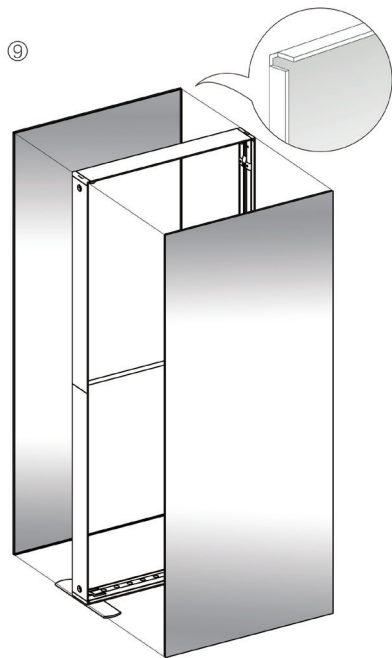

SEGO CONFIGURATION F - 20X10

SEGO MODULAR LIGHTBOX DISPLAY
PRODUCT CODE:SEGO-F-20x10G

SET UP INSTRUCTIONS SEGO 100X225 FRAME ASSEMBLY

SEGO CONFIGURATION F - 20X10

SEGO MODULAR LIGHTBOX DISPLAY
PRODUCT CODE:SEGO-F-20x10G

SEGO CONFIGURATION F - 20X10

SEGO MODULAR LIGHTBOX DISPLAY

PRODUCT CODE:SEGO-F-20x10G

FRAME CONNECTION

SEGO CONFIGURATION F - 20X10

SEGO MODULAR LIGHTBOX DISPLAY
PRODUCT CODE:SEGO-F-20x10G

SEGO CONFIGURATION F - 20X10

SEGO MODULAR LIGHTBOX DISPLAY
PRODUCT CODE:SEGO-F-20x10G

TRANSFORMER WIRING CONNECTION