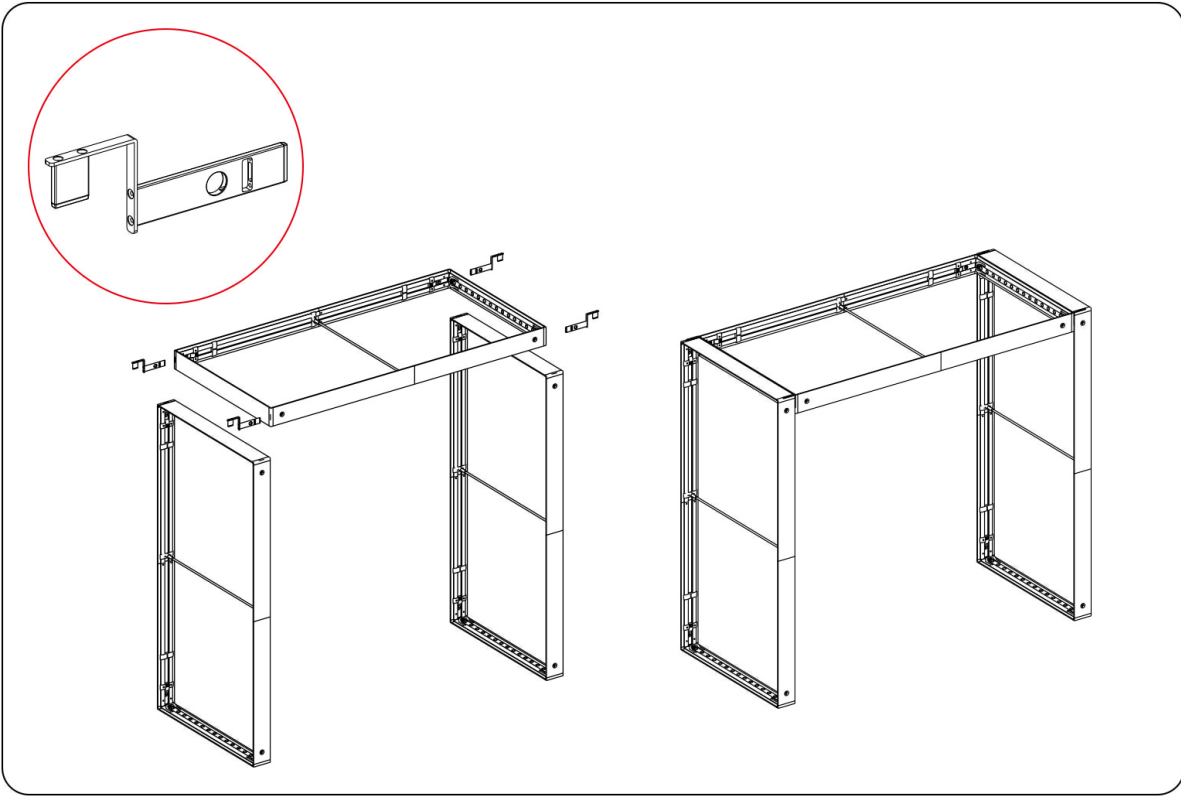

SEGO CONFIGURATION F - 20X10

SEGO MODULAR LIGHTBOX DISPLAY
PRODUCT CODE:SEGO-F-20x10G

SET UP INSTRUCTIONS SEGO 100X225 FRAME ASSEMBLY

SEGO CONFIGURATION F - 20X10

SEGO MODULAR LIGHTBOX DISPLAY
PRODUCT CODE:SEGO-F-20x10G

SEGO CONFIGURATION F - 20X10

SEGO MODULAR LIGHTBOX DISPLAY

PRODUCT CODE:SEGO-F-20x10G

FRAME CONNECTION

SEGO CONFIGURATION F - 20X10

SEGO MODULAR LIGHTBOX DISPLAY
PRODUCT CODE:SEGO-F-20x10G

SEGO CONFIGURATION F - 20X10

SEGO MODULAR LIGHTBOX DISPLAY
PRODUCT CODE:SEGO-F-20x10G

TRANSFORMER WIRING CONNECTION