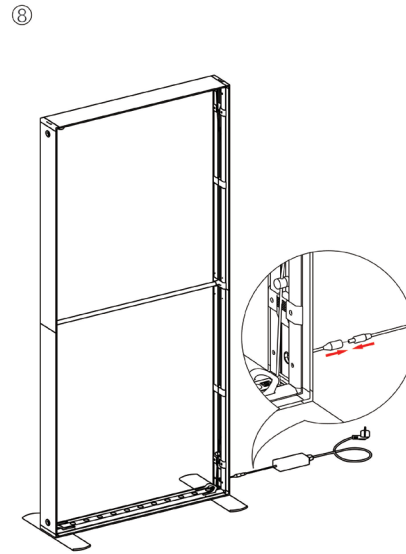

SEGO CONFIGURATION F - 20X10

SEGO MODULAR LIGHTBOX DISPLAY
PRODUCT CODE:SEGO-F-20x10G

SET UP INSTRUCTIONS SEGO 100X225 FRAME ASSEMBLY

SEGO CONFIGURATION F - 20X10

SEGO MODULAR LIGHTBOX DISPLAY
PRODUCT CODE:SEGO-F-20x10G

SEGO CONFIGURATION F - 20X10

SEGO MODULAR LIGHTBOX DISPLAY

PRODUCT CODE:SEGO-F-20x10G

FRAME CONNECTION

SEGO CONFIGURATION F - 20X10

SEGO MODULAR LIGHTBOX DISPLAY
PRODUCT CODE:SEGO-F-20x10G

SEGO CONFIGURATION F - 20X10

SEGO MODULAR LIGHTBOX DISPLAY
PRODUCT CODE:SEGO-F-20x10G

TRANSFORMER WIRING CONNECTION