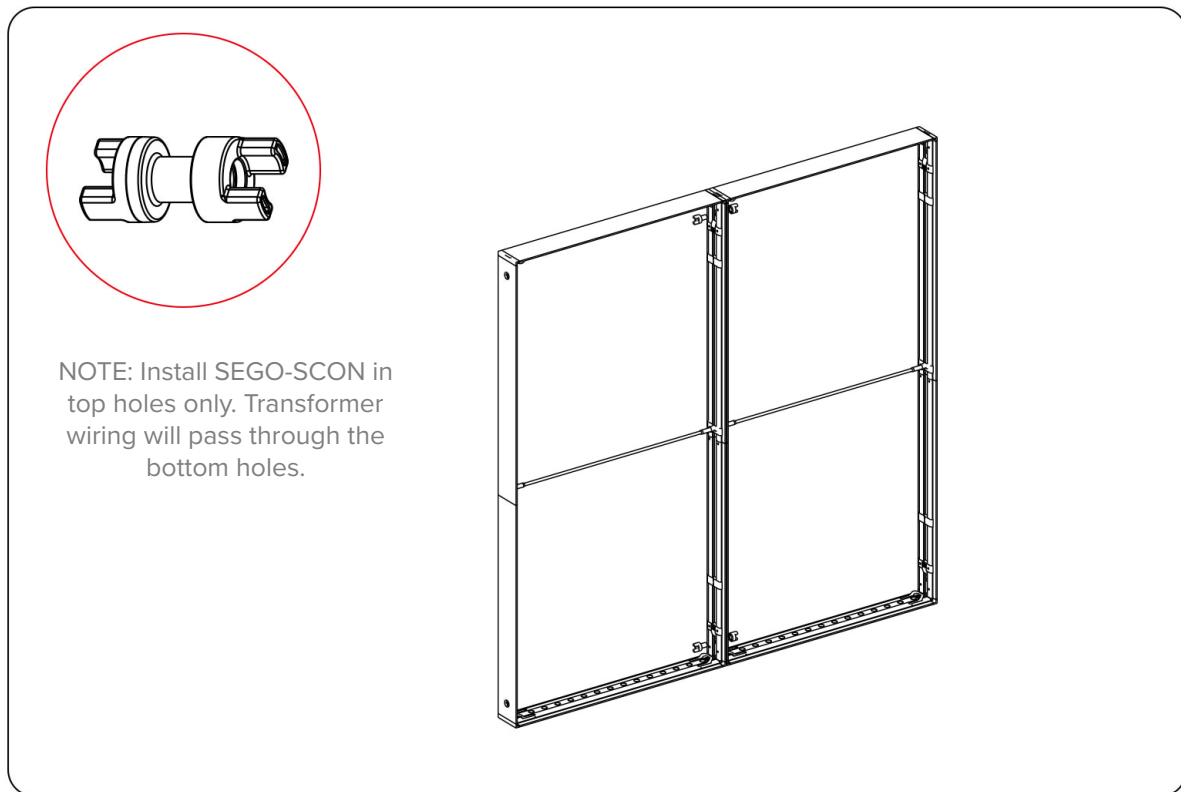

SEGO CONFIGURATION F - 20X10

SEGO MODULAR LIGHTBOX DISPLAY
PRODUCT CODE:SEGO-F-20x10G

SET UP INSTRUCTIONS SEGO 100X225 FRAME ASSEMBLY

SEGO CONFIGURATION F - 20X10

SEGO MODULAR LIGHTBOX DISPLAY
PRODUCT CODE:SEGO-F-20x10G

SEGO CONFIGURATION F - 20X10

SEGO MODULAR LIGHTBOX DISPLAY

PRODUCT CODE:SEGO-F-20x10G

FRAME CONNECTION

SEGO CONFIGURATION F - 20X10

SEGO MODULAR LIGHTBOX DISPLAY
PRODUCT CODE:SEGO-F-20x10G

SEGO CONFIGURATION F - 20X10

SEGO MODULAR LIGHTBOX DISPLAY
PRODUCT CODE:SEGO-F-20x10G

TRANSFORMER WIRING CONNECTION