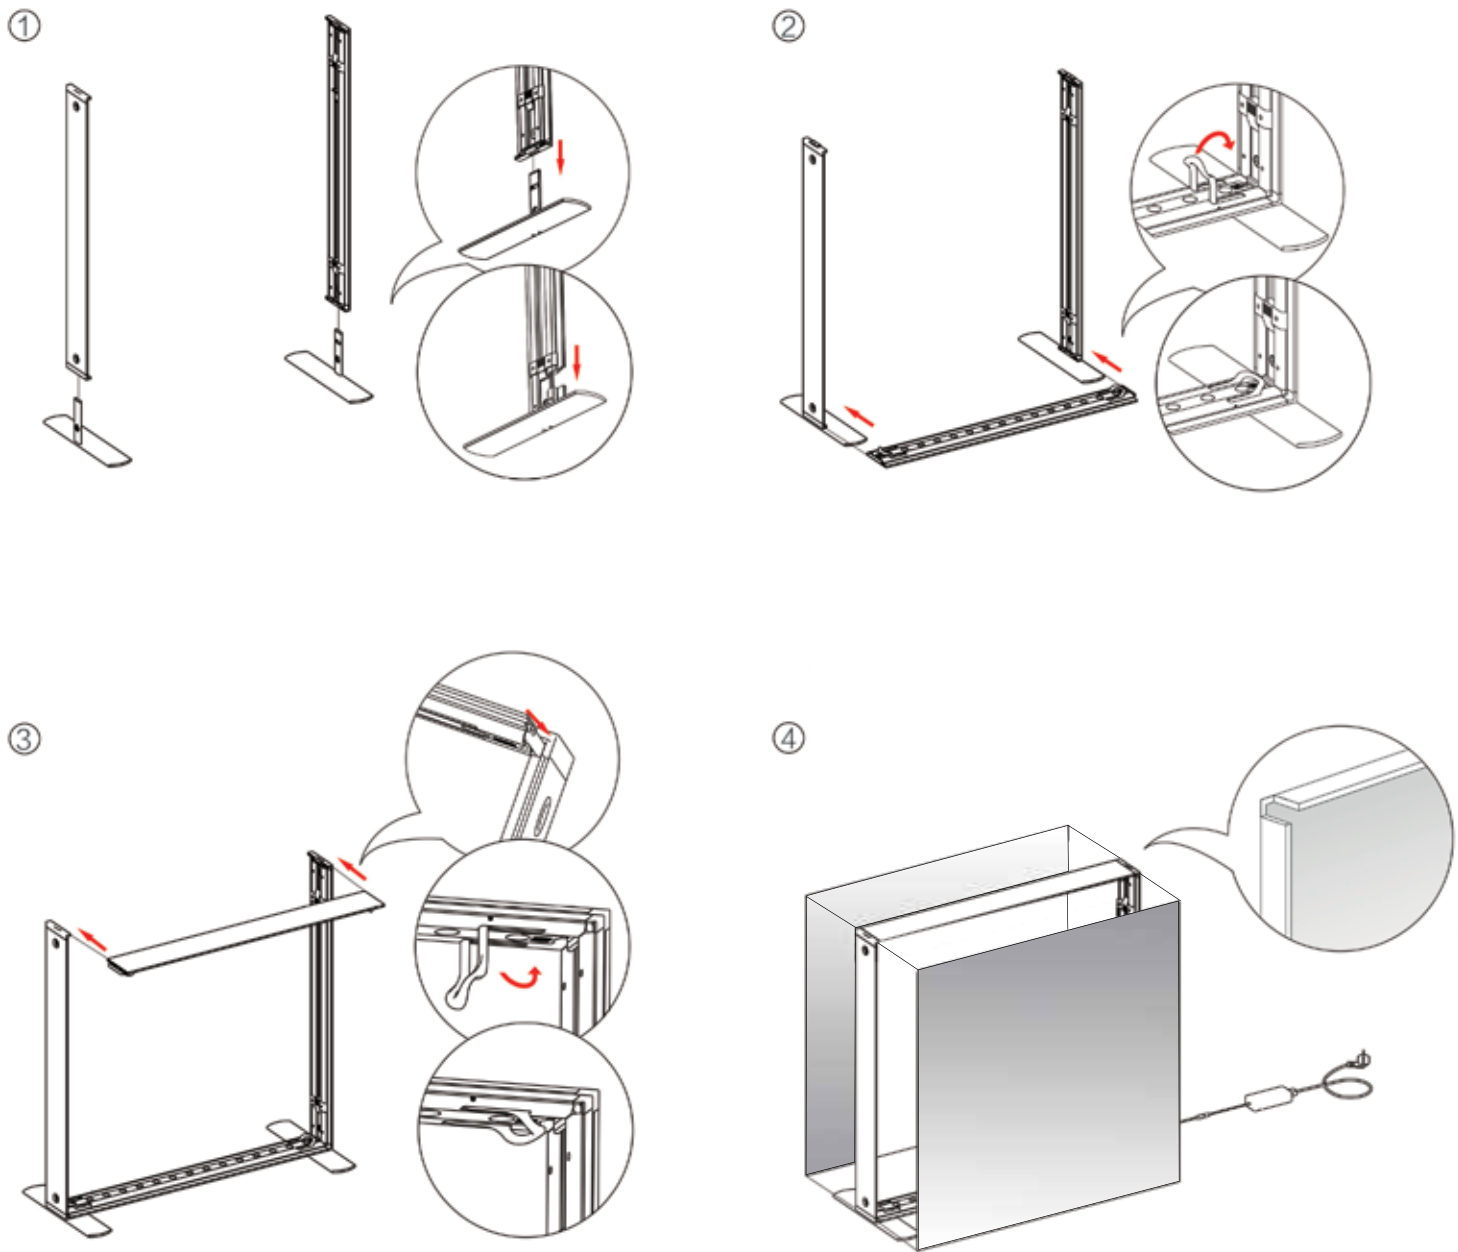

SEGO CONFIGURATION D - 10X10

SEGO MODULAR LIGHTBOXES
PRODUCT CODE: SEGO-D-10x10G

SEGO 100X100 FRAME ASSEMBLY