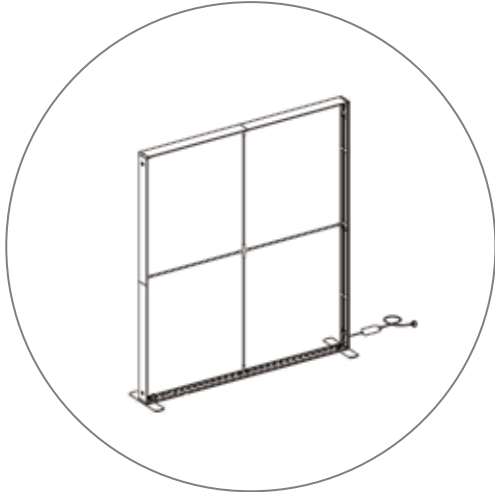

SEGO CONFIGURATION D - 10X10

SEGO MODULAR LIGHTBOXES
PRODUCT CODE: SEGO-D-10x10G

PARTS LIST

(qty 1)
SEGO-200X225X12