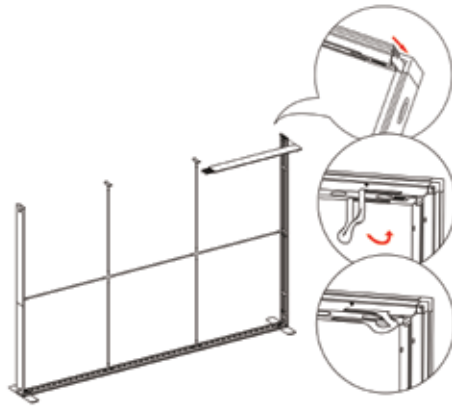

SEGO CONFIGURATION D - 10X10

SEGO MODULAR LIGHTBOXES
PRODUCT CODE: SEGO-D-10x10G

12