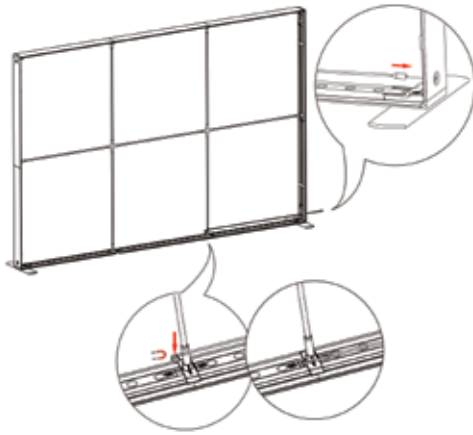

SEGO CONFIGURATION D - 10X10

SEGO MODULAR LIGHTBOXES
PRODUCT CODE: SEGO-D-10x10G

16