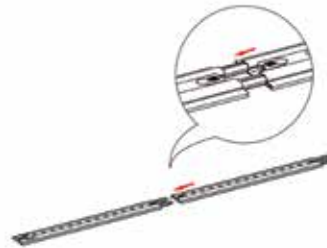

SEGO CONFIGURATION D - 10X10

SEGO MODULAR LIGHTBOXES
PRODUCT CODE: SEGO-D-10x10G

SET UP INSTRUCTIONS

①

②