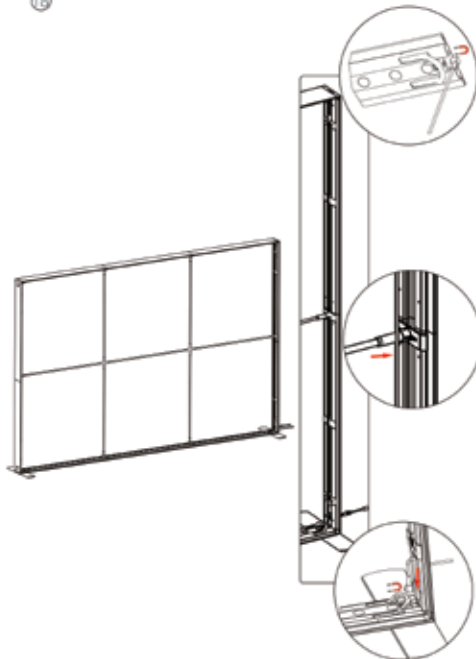

# SEGO CONFIGURATION D - 10X10

SEGO MODULAR LIGHTBOXES  
PRODUCT CODE: SEGO-D-10x10G

12

13

14

15

# SEGO CONFIGURATION D - 10X10

SEGO MODULAR LIGHTBOXES  
PRODUCT CODE: SEGO-D-10x10G

16

17

18

19

# SEGO CONFIGURATION D - 10X10

SEGO MODULAR LIGHTBOXES  
PRODUCT CODE: SEGO-D-10x10G