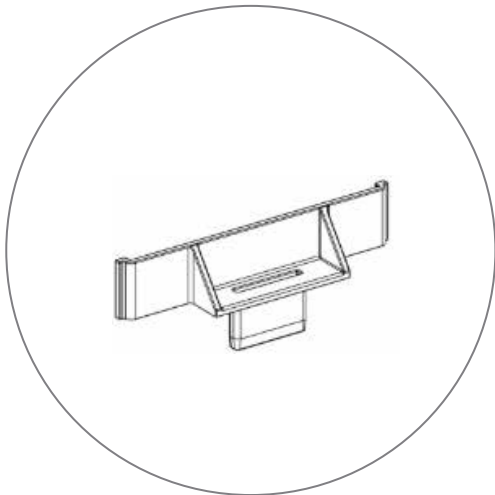

(qty 1)
SEGO-HLCON