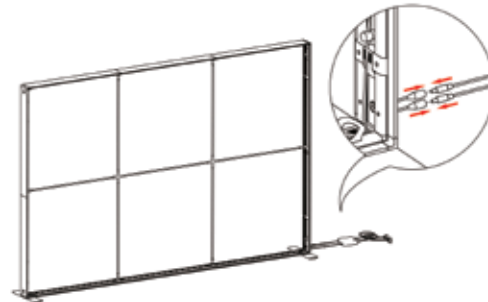

# SEGO CONFIGURATION D - 10X10

SEGO MODULAR LIGHTBOXES  
PRODUCT CODE: SEGO-D-10x10G

16

17

18

19