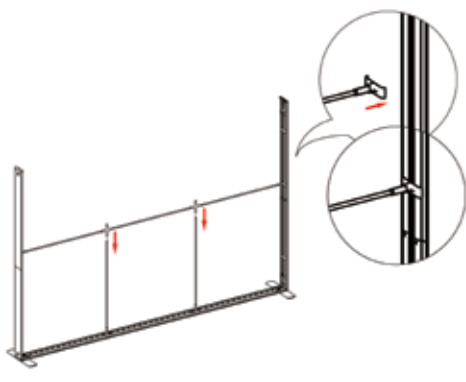

# SEGO CONFIGURATION D - 10X10

SEGO MODULAR LIGHTBOXES  
PRODUCT CODE: SEGO-D-10x10G

7

8

8

10

11