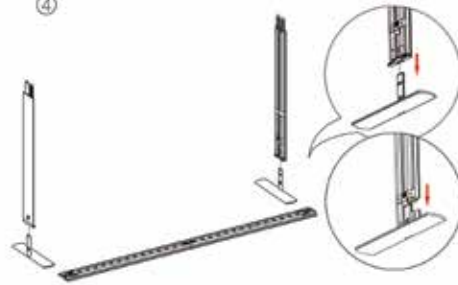

SEGO CONFIGURATION C - 10X10

SEGO MODULAR LIGHTBOX DISPLAY
PRODUCT CODE: SEGO-C-10x10

SET UP INSTRUCTIONS SEGO 200X225 FRAME

①

③

②

④

⑤

⑦

⑥