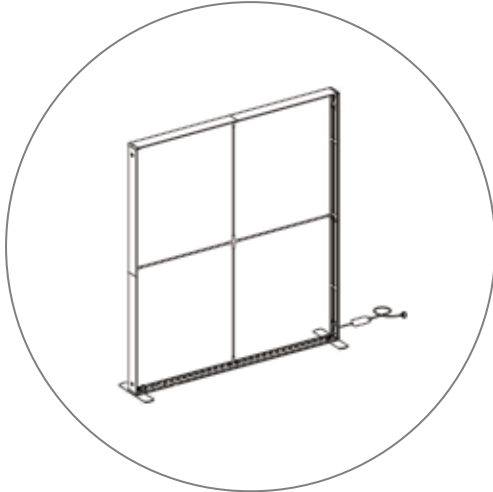

SEGO CONFIGURATION C - 10X10

SEGO MODULAR LIGHTBOX DISPLAY

PRODUCT CODE: SEGO-C-10x10

On frame On graphic

PRODUCT DESCRIPTION

The advanced technology of the new SEGO modular lightbox system combines innovation with intuition. Toolless down to its feet, SEGO is designed to help heighten your display experience. Magnetic electrical connectors light up the UL certified LED lights that come pre-installed in the profiles. Electrical wires stay hidden from view. Edge-to-edge customizable SEG backlit fabric graphics cover the front and back of the aluminum frame. Portable, configurable, desirable, SEGO is a lightbox unlike the others. SEGO is so well thought out, even its durable foam cut carry bag is made distinctly to keep all parts and pieces protected and organized.

DISPLAY DIMENSIONS	118"W x 88.25"H x 104.5"D
GRAPHIC SIZES	78.125"W x 88.625"H (backwall)
	39.75"W x 88.625"H (arch & support)

GRAPHIC MATERIAL

Dye Sub Backlit Fabric

GRAPHIC FINISHING

Silicone beading sewn onto edge of graphic

LUMENS (ARCH & SUPPORT)

VOLTAGE (V)	24
POWER (W)	90
LM/W	130
TOTAL LM	11700
AVG LM	5850
CU	.8
EAV	4680

SEGO CONFIGURATION C - 10X10

SEGO MODULAR LIGHTBOX DISPLAY

PRODUCT CODE: SEGO-C-10x10

PARTS LIST

(qty 1)
SEGO-200X225X12