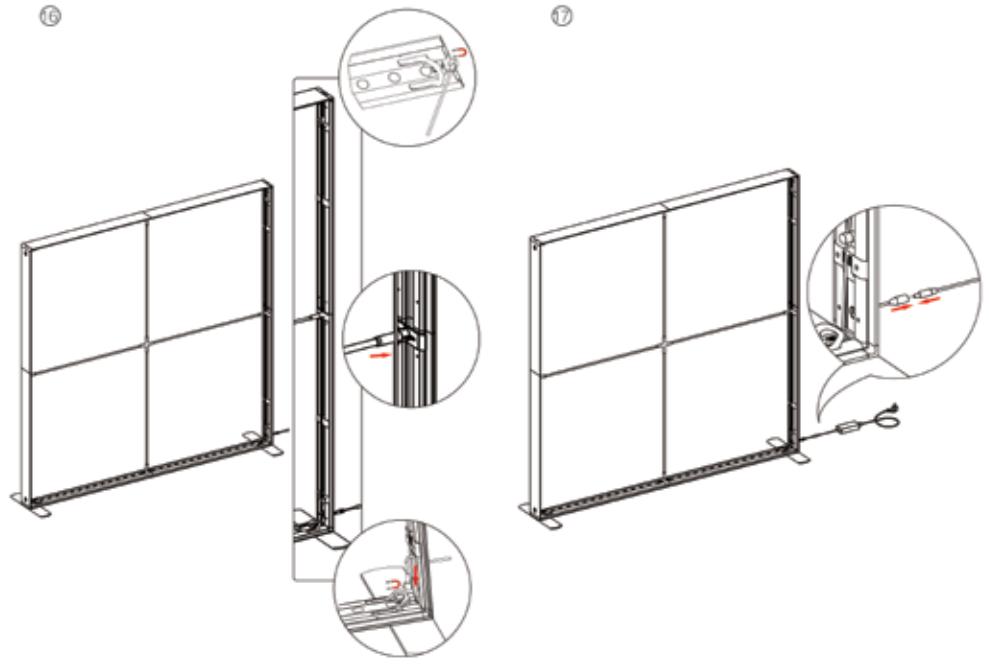

SEGO CONFIGURATION C - 10X10

SEGO MODULAR LIGHTBOX DISPLAY

PRODUCT CODE: SEGO-C-10x10

On frame On graphic

PRODUCT DESCRIPTION

The advanced technology of the new SEGO modular lightbox system combines innovation with intuition. Toolless down to its feet, SEGO is designed to help heighten your display experience. Magnetic electrical connectors light up the UL certified LED lights that come pre-installed in the profiles. Electrical wires stay hidden from view. Edge-to-edge customizable SEG backlit fabric graphics cover the front and back of the aluminum frame. Portable, configurable, desirable, SEGO is a lightbox unlike the others. SEGO is so well thought out, even its durable foam cut carry bag is made distinctly to keep all parts and pieces protected and organized.

8

9

10

11

SEGO CONFIGURATION C - 10X10

SEGO MODULAR LIGHTBOX DISPLAY
PRODUCT CODE: SEGO-C-10x10

12

13

14

15

SEGO CONFIGURATION C - 10X10

SEGO MODULAR LIGHTBOX DISPLAY
PRODUCT CODE: SEGO-C-10x10

SEGO CONFIGURATION C - 10X10

SEGO MODULAR LIGHTBOX DISPLAY

PRODUCT CODE: SEGO-C-10x10

SEGO 100X225 FRAME ASSEMBLY

SEGO CONFIGURATION C - 10X10

SEGO MODULAR LIGHTBOX DISPLAY
PRODUCT CODE: SEGO-C-10x10

SEGO CONFIGURATION C - 10X10

SEGO MODULAR LIGHTBOX DISPLAY

PRODUCT CODE: SEGO-C-10x10

FRAME CONNECTION