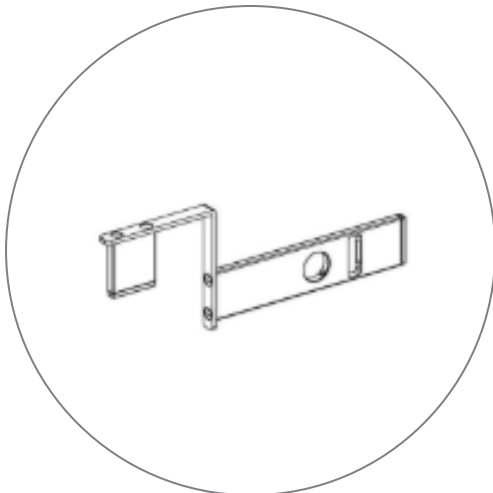

(qty 4)
SEGO-BC