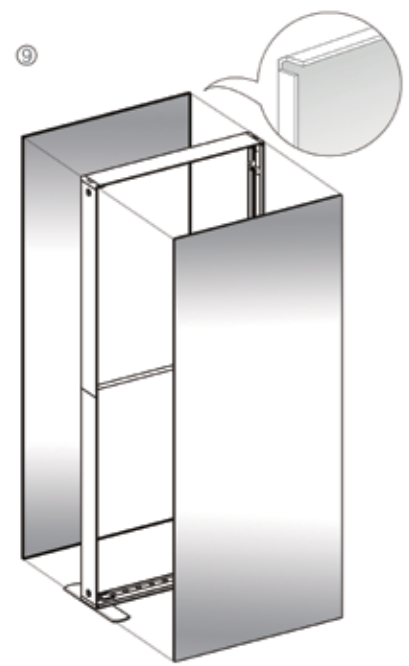

SEGO CONFIGURATION C - 10X10

SEGO MODULAR LIGHTBOX DISPLAY

PRODUCT CODE: SEGO-C-10x10

On frame On graphic

PRODUCT DESCRIPTION

The advanced technology of the new SEGO modular lightbox system combines innovation with intuition. Toolless down to its feet, SEGO is designed to help heighten your display experience. Magnetic electrical connectors light up the UL certified LED lights that come pre-installed in the profiles. Electrical wires stay hidden from view. Edge-to-edge customizable SEG backlit fabric graphics cover the front and back of the aluminum frame. Portable, configurable, desirable, SEGO is a lightbox unlike the others. SEGO is so well thought out, even its durable foam cut carry bag is made distinctly to keep all parts and pieces protected and organized.

DISPLAY DIMENSIONS	118"W x 88.25"H x 104.5"D
GRAPHIC SIZES	78.125"W x 88.625"H (backwall)
	39.75"W x 88.625"H (arch & support)

GRAPHIC MATERIAL

Dye Sub Backlit Fabric

GRAPHIC FINISHING

Silicone beading sewn onto edge of graphic

14

15

SEGO CONFIGURATION C - 10X10

SEGO MODULAR LIGHTBOX DISPLAY
PRODUCT CODE: SEGO-C-10x10

SEGO CONFIGURATION C - 10X10

SEGO MODULAR LIGHTBOX DISPLAY

PRODUCT CODE: SEGO-C-10x10

SEGO 100X225 FRAME ASSEMBLY

SEGO CONFIGURATION C - 10X10

SEGO MODULAR LIGHTBOX DISPLAY
PRODUCT CODE: SEGO-C-10x10

SEGO CONFIGURATION C - 10X10

SEGO MODULAR LIGHTBOX DISPLAY

PRODUCT CODE: SEGO-C-10x10

FRAME CONNECTION