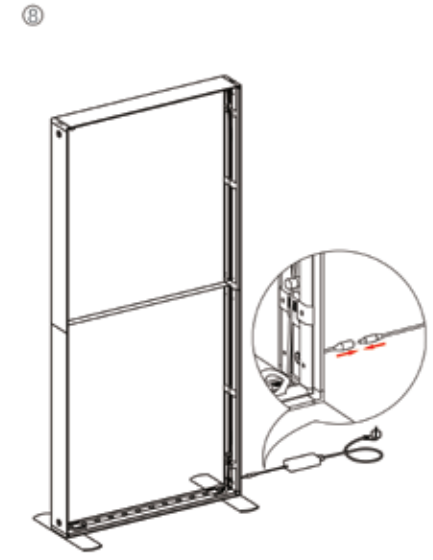

DISPLAY DIMENSIONS	118"W x 88.25"H x 104.5"D
GRAPHIC SIZES	78.125"W x 88.625"H (backwall)
	39.75"W x 88.625"H (arch & support)

GRAPHIC MATERIAL

Dye Sub Backlit Fabric

GRAPHIC FINISHING

Silicone beading sewn onto edge of graphic

8

9

10

11

SEGO CONFIGURATION C - 10X10

SEGO MODULAR LIGHTBOX DISPLAY
PRODUCT CODE: SEGO-C-10x10

12

13

14

15

SEGO CONFIGURATION C - 10X10

SEGO MODULAR LIGHTBOX DISPLAY
PRODUCT CODE: SEGO-C-10x10

SEGO CONFIGURATION C - 10X10

SEGO MODULAR LIGHTBOX DISPLAY

PRODUCT CODE: SEGO-C-10x10

SEGO 100X225 FRAME ASSEMBLY

SEGO CONFIGURATION C - 10X10

SEGO MODULAR LIGHTBOX DISPLAY
PRODUCT CODE: SEGO-C-10x10

SEGO CONFIGURATION C - 10X10

SEGO MODULAR LIGHTBOX DISPLAY

PRODUCT CODE: SEGO-C-10x10

FRAME CONNECTION