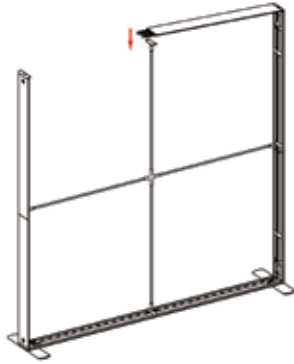

DISPLAY DIMENSIONS	118"W x 88.25"H x 104.5"D
GRAPHIC SIZES	78.125"W x 88.625"H (backwall)
	39.75"W x 88.625"H (arch & support)

GRAPHIC MATERIAL

Dye Sub Backlit Fabric

GRAPHIC FINISHING

Silicone beading sewn onto edge of graphic

8

9

10

11

SEGO CONFIGURATION C - 10X10

SEGO MODULAR LIGHTBOX DISPLAY
PRODUCT CODE: SEGO-C-10x10

12

13

14

15

SEGO CONFIGURATION C - 10X10

SEGO MODULAR LIGHTBOX DISPLAY
PRODUCT CODE: SEGO-C-10x10

SEGO CONFIGURATION C - 10X10

SEGO MODULAR LIGHTBOX DISPLAY

PRODUCT CODE: SEGO-C-10x10

SEGO 100X225 FRAME ASSEMBLY