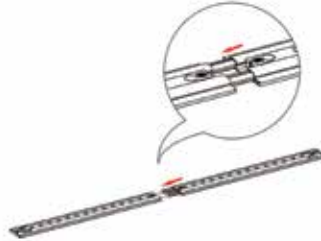

SEGO CONFIGURATION C - 10X10

SEGO MODULAR LIGHTBOX DISPLAY
PRODUCT CODE: SEGO-C-10x10

SET UP INSTRUCTIONS SEGO 200X225 FRAME

①

③

②

④

⑤

⑦

⑥