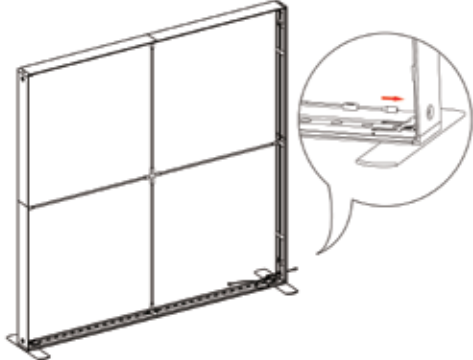

SEGO CONFIGURATION C - 10X10

SEGO MODULAR LIGHTBOX DISPLAY
PRODUCT CODE: SEGO-C-10x10

12

13

14

15