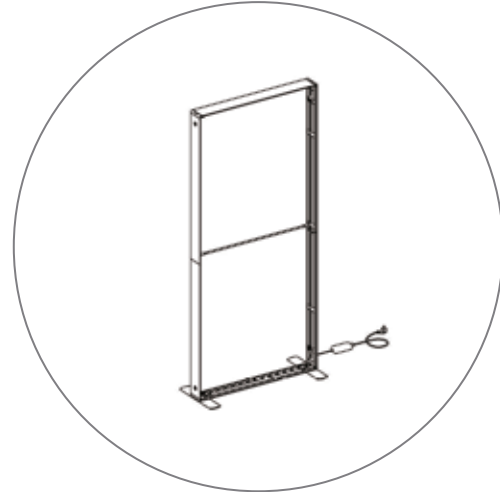

SEGO CONFIGURATION C - 10X10

SEGO MODULAR LIGHTBOX DISPLAY

PRODUCT CODE: SEGO-C-10x10

On frame On graphic

PRODUCT DESCRIPTION

The advanced technology of the new SEGO modular lightbox system combines innovation with intuition. Toolless down to its feet, SEGO is designed to help heighten your display experience. Magnetic electrical connectors light up the UL certified LED lights that come pre-installed in the profiles. Electrical wires stay hidden from view. Edge-to-edge customizable SEG backlit fabric graphics cover the front and back of the aluminum frame. Portable, configurable, desirable, SEGO is a lightbox unlike the others. SEGO is so well thought out, even its durable foam cut carry bag is made distinctly to keep all parts and pieces protected and organized.

DISPLAY DIMENSIONS	118"W x 88.25"H x 104.5"D
GRAPHIC SIZES	78.125"W x 88.625"H (backwall)
	39.75"W x 88.625"H (arch & support)

GRAPHIC MATERIAL

Dye Sub Backlit Fabric

GRAPHIC FINISHING

Silicone beading sewn onto edge of graphic

LUMENS (ARCH & SUPPORT)

VOLTAGE (V)	24
POWER (W)	90
LM/W	130
TOTAL LM	11700
AVG LM	5850
CU	.8
EAV	4680

SEGO CONFIGURATION C - 10X10

SEGO MODULAR LIGHTBOX DISPLAY

PRODUCT CODE: SEGO-C-10x10

PARTS LIST

(qty 1)
SEGO-200X225X12