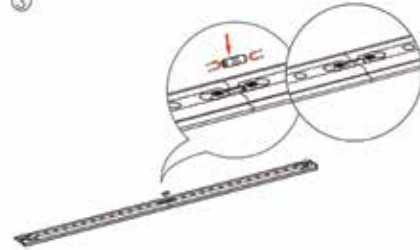

SEGO CONFIGURATION C - 10X10

SEGO MODULAR LIGHTBOX DISPLAY
PRODUCT CODE: SEGO-C-10x10

SET UP INSTRUCTIONS SEGO 200X225 FRAME

①

③