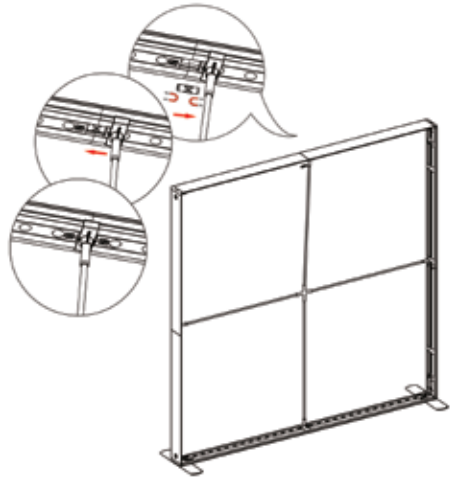

SEGO CONFIGURATION C - 10X10

SEGO MODULAR LIGHTBOX DISPLAY

PRODUCT CODE: SEGO-C-10x10

On frame On graphic

PRODUCT DESCRIPTION

The advanced technology of the new SEGO modular lightbox system combines innovation with intuition. Toolless down to its feet, SEGO is designed to help heighten your display experience. Magnetic electrical connectors light up the UL certified LED lights that come pre-installed in the profiles. Electrical wires stay hidden from view. Edge-to-edge customizable SEG backlit fabric graphics cover the front and back of the aluminum frame. Portable, configurable, desirable, SEGO is a lightbox unlike the others. SEGO is so well thought out, even its durable foam cut carry bag is made distinctly to keep all parts and pieces protected and organized.

DISPLAY DIMENSIONS	118"W x 88.25"H x 104.5"D
GRAPHIC SIZES	78.125"W x 88.625"H (backwall)
	39.75"W x 88.625"H (arch & support)

GRAPHIC MATERIAL

Dye Sub Backlit Fabric

GRAPHIC FINISHING

Silicone beading sewn onto edge of graphic

8

9

10

11

SEGO CONFIGURATION C - 10X10

SEGO MODULAR LIGHTBOX DISPLAY
PRODUCT CODE: SEGO-C-10x10

12

13

14

15

SEGO CONFIGURATION C - 10X10

SEGO MODULAR LIGHTBOX DISPLAY
PRODUCT CODE: SEGO-C-10x10

SEGO CONFIGURATION C - 10X10

SEGO MODULAR LIGHTBOX DISPLAY

PRODUCT CODE: SEGO-C-10x10

SEGO 100X225 FRAME ASSEMBLY