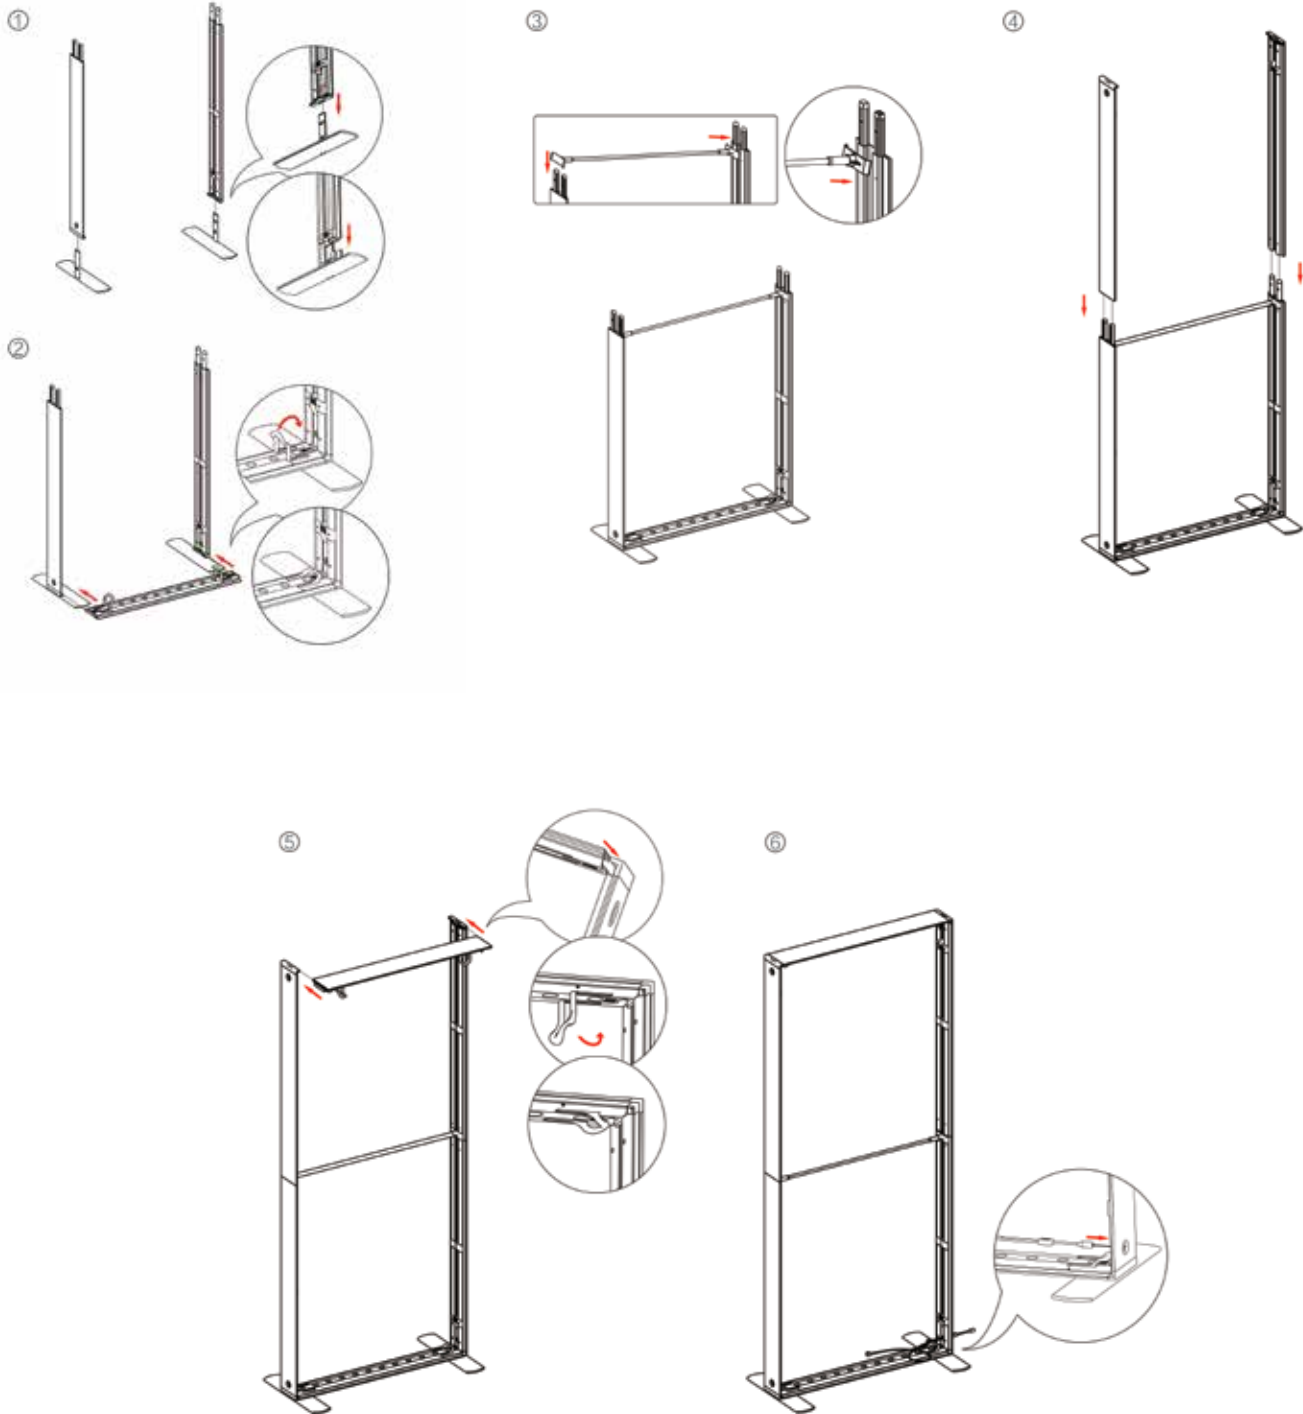

DISPLAY DIMENSIONS	118"W x 88.25"H x 104.5"D
GRAPHIC SIZES	78.125"W x 88.625"H (backwall)
	39.75"W x 88.625"H (arch & support)

GRAPHIC MATERIAL

Dye Sub Backlit Fabric

GRAPHIC FINISHING

Silicone beading sewn onto edge of graphic

8

9

10

11

SEGO CONFIGURATION C - 10X10

SEGO MODULAR LIGHTBOX DISPLAY
PRODUCT CODE: SEGO-C-10x10

12

13

14

15

SEGO CONFIGURATION C - 10X10

SEGO MODULAR LIGHTBOX DISPLAY
PRODUCT CODE: SEGO-C-10x10

SEGO CONFIGURATION C - 10X10

SEGO MODULAR LIGHTBOX DISPLAY

PRODUCT CODE: SEGO-C-10x10

SEGO 100X225 FRAME ASSEMBLY

SEGO CONFIGURATION C - 10X10

SEGO MODULAR LIGHTBOX DISPLAY
PRODUCT CODE: SEGO-C-10x10

SEGO CONFIGURATION C - 10X10

SEGO MODULAR LIGHTBOX DISPLAY

PRODUCT CODE: SEGO-C-10x10

FRAME CONNECTION