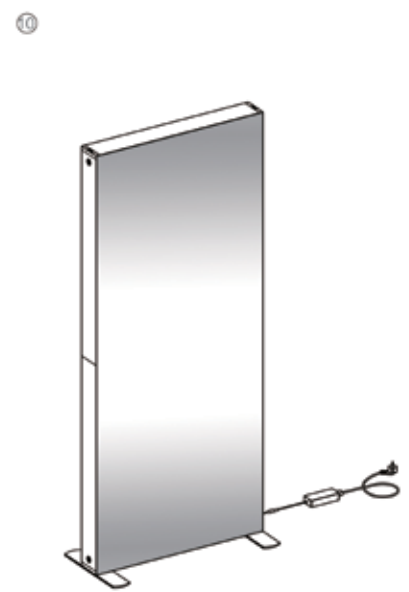

SEGO CONFIGURATION C - 10X10

SEGO MODULAR LIGHTBOX DISPLAY

PRODUCT CODE: SEGO-C-10x10

On frame On graphic

PRODUCT DESCRIPTION

The advanced technology of the new SEGO modular lightbox system combines innovation with intuition. Toolless down to its feet, SEGO is designed to help heighten your display experience. Magnetic electrical connectors light up the UL certified LED lights that come pre-installed in the profiles. Electrical wires stay hidden from view. Edge-to-edge customizable SEG backlit fabric graphics cover the front and back of the aluminum frame. Portable, configurable, desirable, SEGO is a lightbox unlike the others. SEGO is so well thought out, even its durable foam cut carry bag is made distinctly to keep all parts and pieces protected and organized.

DISPLAY DIMENSIONS	118"W x 88.25"H x 104.5"D
GRAPHIC SIZES	78.125"W x 88.625"H (backwall)
	39.75"W x 88.625"H (arch & support)

GRAPHIC MATERIAL

Dye Sub Backlit Fabric

GRAPHIC FINISHING

Silicone beading sewn onto edge of graphic

14

15

SEGO CONFIGURATION C - 10X10

SEGO MODULAR LIGHTBOX DISPLAY
PRODUCT CODE: SEGO-C-10x10

SEGO CONFIGURATION C - 10X10

SEGO MODULAR LIGHTBOX DISPLAY

PRODUCT CODE: SEGO-C-10x10

SEGO 100X225 FRAME ASSEMBLY

SEGO CONFIGURATION C - 10X10

SEGO MODULAR LIGHTBOX DISPLAY
PRODUCT CODE: SEGO-C-10x10

SEGO CONFIGURATION C - 10X10

SEGO MODULAR LIGHTBOX DISPLAY

PRODUCT CODE: SEGO-C-10x10

FRAME CONNECTION