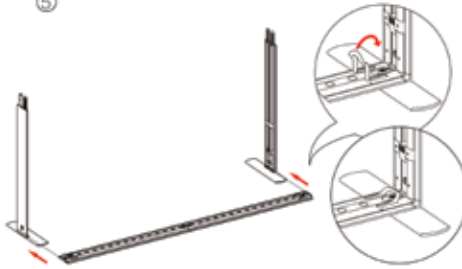

SEGO CONFIGURATION C - 10X10

SEGO MODULAR LIGHTBOX DISPLAY
PRODUCT CODE: SEGO-C-10x10

SET UP INSTRUCTIONS SEGO 200X225 FRAME

①

③

②

④

⑤

⑦

⑥