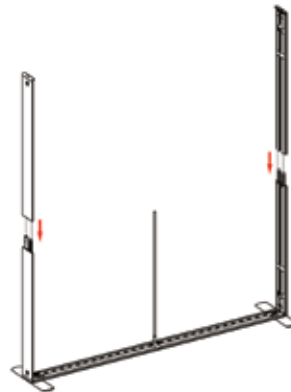

DISPLAY DIMENSIONS	118"W x 88.25"H x 104.5"D
GRAPHIC SIZES	78.125"W x 88.625"H (backwall)
	39.75"W x 88.625"H (arch & support)

GRAPHIC MATERIAL

Dye Sub Backlit Fabric

GRAPHIC FINISHING

Silicone beading sewn onto edge of graphic

②

④

⑤

⑦

⑥

SEGO CONFIGURATION C - 10X10

SEGO MODULAR LIGHTBOX DISPLAY

PRODUCT CODE: SEGO-C-10x10