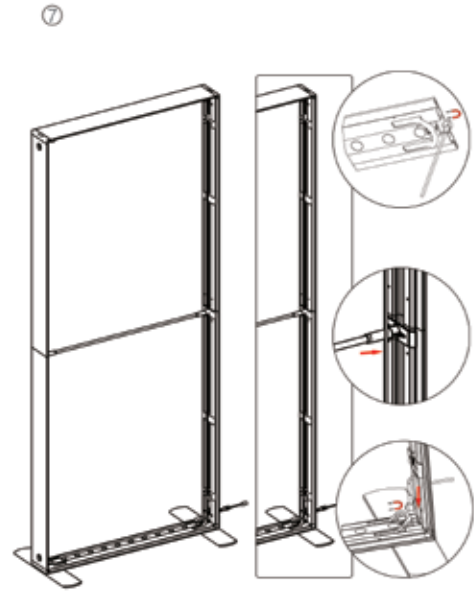

DISPLAY DIMENSIONS	118"W x 88.25"H x 104.5"D
GRAPHIC SIZES	78.125"W x 88.625"H (backwall)
	39.75"W x 88.625"H (arch & support)

GRAPHIC MATERIAL

Dye Sub Backlit Fabric

GRAPHIC FINISHING

Silicone beading sewn onto edge of graphic

8

9

10

11

SEGO CONFIGURATION C - 10X10

SEGO MODULAR LIGHTBOX DISPLAY
PRODUCT CODE: SEGO-C-10x10

12

13

14

15

SEGO CONFIGURATION C - 10X10

SEGO MODULAR LIGHTBOX DISPLAY
PRODUCT CODE: SEGO-C-10x10

SEGO CONFIGURATION C - 10X10

SEGO MODULAR LIGHTBOX DISPLAY

PRODUCT CODE: SEGO-C-10x10

SEGO 100X225 FRAME ASSEMBLY

SEGO CONFIGURATION C - 10X10

SEGO MODULAR LIGHTBOX DISPLAY
PRODUCT CODE: SEGO-C-10x10

SEGO CONFIGURATION C - 10X10

SEGO MODULAR LIGHTBOX DISPLAY

PRODUCT CODE: SEGO-C-10x10

FRAME CONNECTION