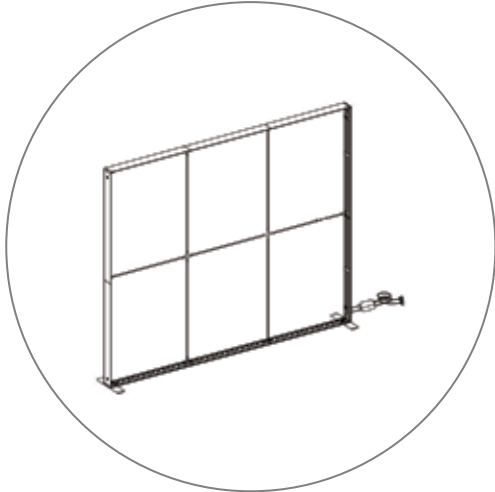

SEGO CONFIGURATION A - 20X10

SEGO MODULAR LIGHTBOXES
PRODUCT CODE: SEGO-A-20x10G

PARTS LIST

(qty 2)
SEGO-300X225X12