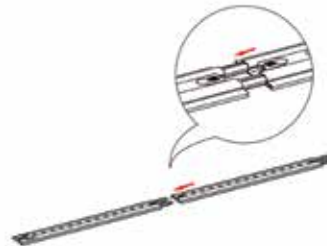

SEGO CONFIGURATION A - 20X10

SEGO MODULAR LIGHTBOXES
PRODUCT CODE: SEGO-A-20x10G

SET UP INSTRUCTIONS SEGO 300X225 FRAME ASSEMBLY

①

②