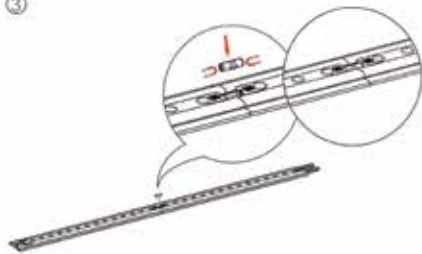

SEGO CONFIGURATION A - 20X10

SEGO MODULAR LIGHTBOXES
PRODUCT CODE: SEGO-A-20x10G

SET UP INSTRUCTIONS SEGO 300X225 FRAME ASSEMBLY

①

②

③

⑤

④

⑥