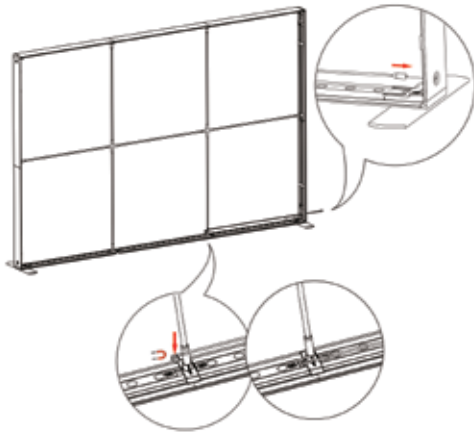

SEGO CONFIGURATION A - 20X10

SEGO MODULAR LIGHTBOXES
PRODUCT CODE: SEGO-A-20x10G

16