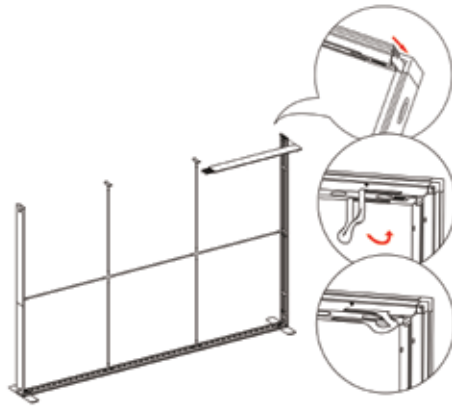

SEGO CONFIGURATION A - 20X10

SEGO MODULAR LIGHTBOXES
PRODUCT CODE: SEGO-A-20x10G

12