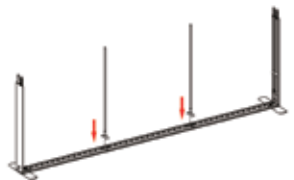

SEGO CONFIGURATION A - 20X10

SEGO MODULAR LIGHTBOXES
PRODUCT CODE: SEGO-A-20x10G

7