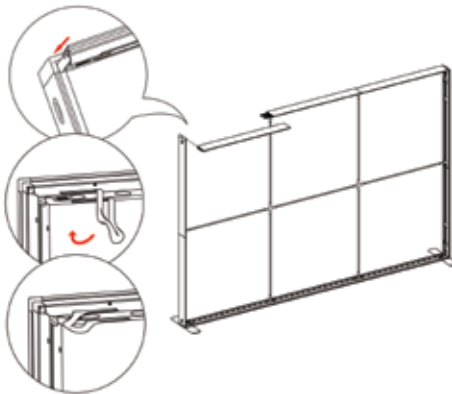

# SEGO CONFIGURATION A - 20X10

SEGO MODULAR LIGHTBOXES  
PRODUCT CODE: SEGO-A-20x10G

12

13

14

15