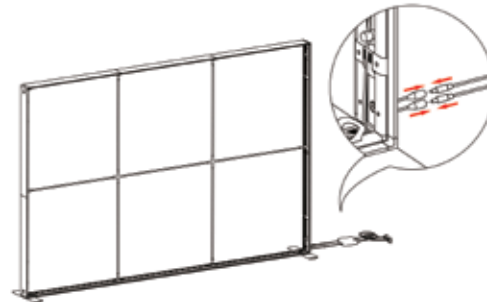

# SEGO CONFIGURATION A - 20X10

SEGO MODULAR LIGHTBOXES  
PRODUCT CODE: SEGO-A-20x10G

16

17

18

19