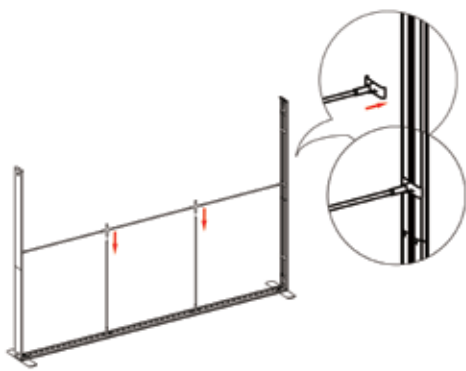

# SEGO CONFIGURATION A - 20X10

SEGO MODULAR LIGHTBOXES  
PRODUCT CODE: SEGO-A-20x10G

7

8

8

10

11