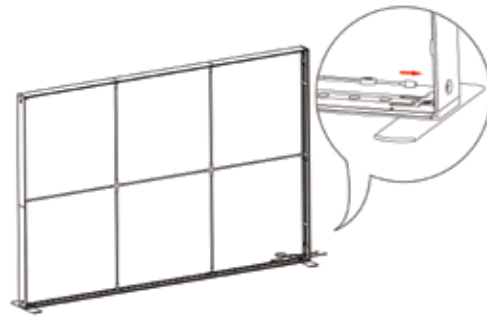

SEGO CONFIGURATION A - 20X10

SEGO MODULAR LIGHTBOXES
PRODUCT CODE: SEGO-A-20x10G

16

17

18

19