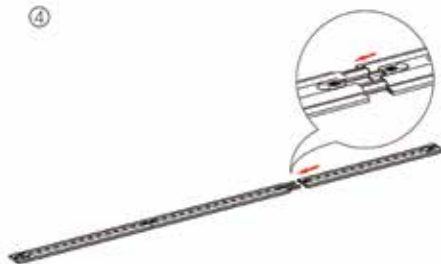

SEGO CONFIGURATION A - 20X10

SEGO MODULAR LIGHTBOXES
PRODUCT CODE: SEGO-A-20x10G

SET UP INSTRUCTIONS SEGO 300X225 FRAME ASSEMBLY

①

②

③

⑤

④

⑥