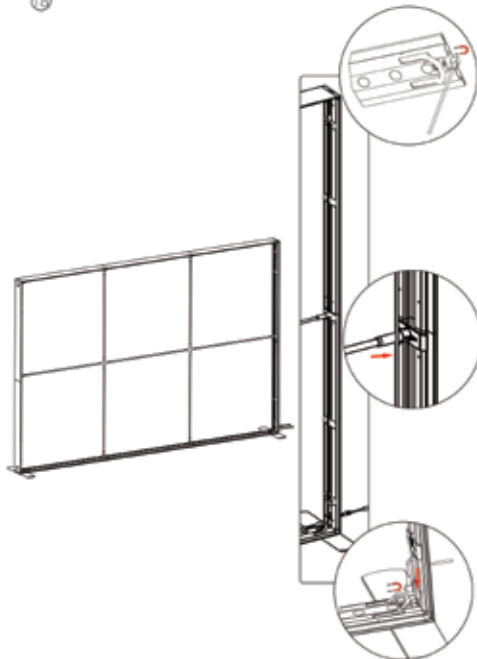

# SEGO CONFIGURATION A - 20X10

SEGO MODULAR LIGHTBOXES  
PRODUCT CODE: SEGO-A-20x10G

16

17

18

19

## FRAME CONNECTION