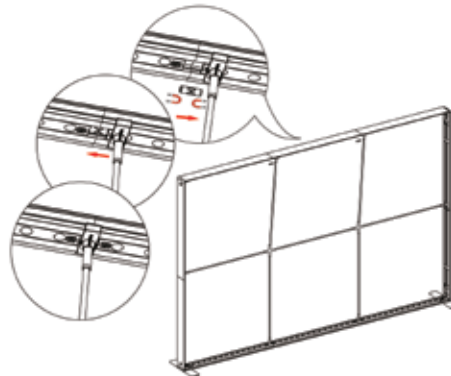

# SEGO CONFIGURATION A - 20X10

SEGO MODULAR LIGHTBOXES  
PRODUCT CODE: SEGO-A-20x10G

12

13

14

15