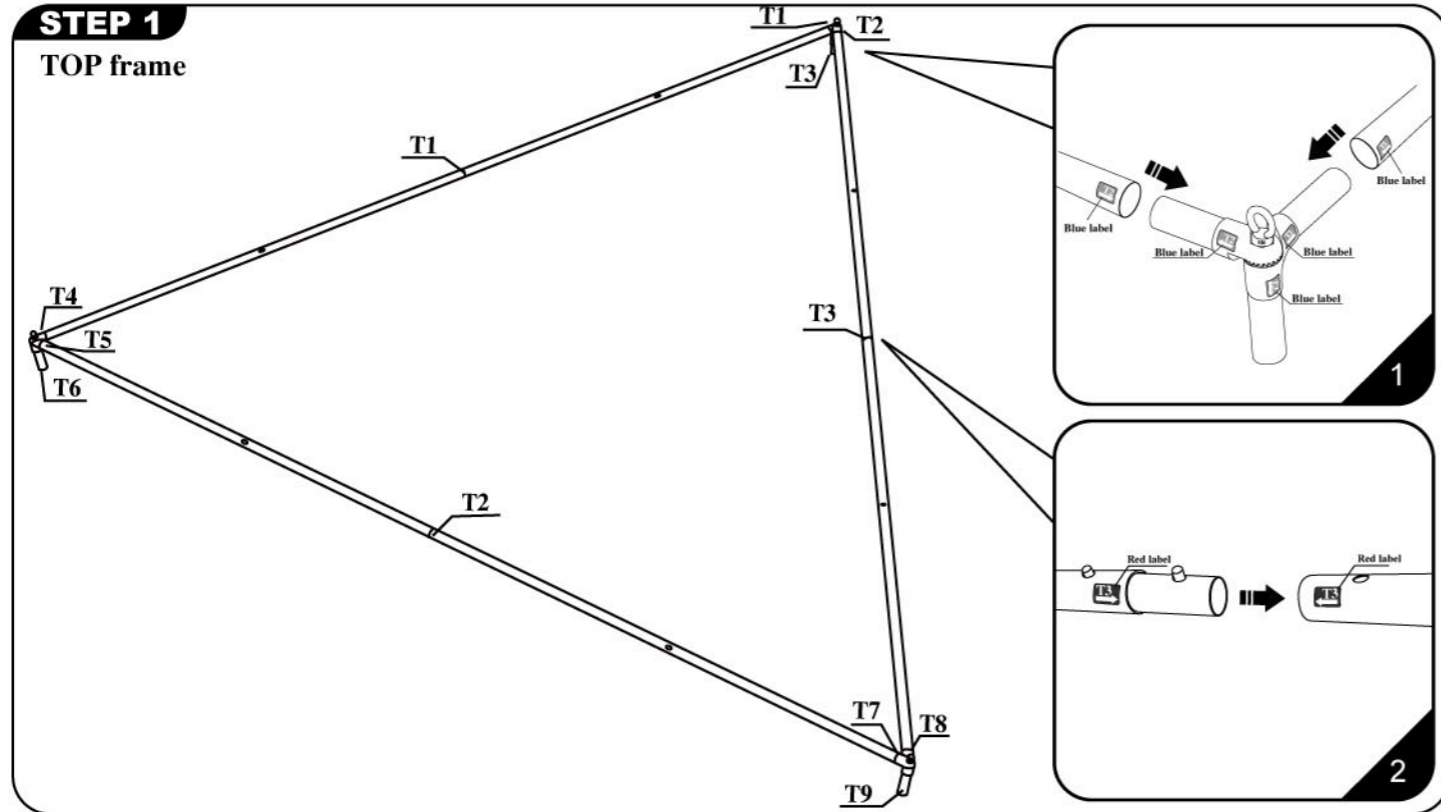

TRIANGLE INSTALLATION STEPS

Modern appearance, high quality, practical, flexible for multiple uses Carry Cases and Spotlights are available as accessories Fast and easy to alter graphics

Frame Size: 10'(3048mm).L x 3.5'(1067mm).H
 14'(4267mm).L x 3.5'(1067mm).H
 20'(6096mm).L x 4'(1219mm).H

1/3 Graphic Size: 3048mm.L X 1067mm.H
 4267mm.L X 1067mm.H
 6096mm.L X 1219mm.H

NEXT PAGE

CAUTION:
PLEASE READ THE INSTRUCTIONS BEFORE INSTALLING PRODUCT