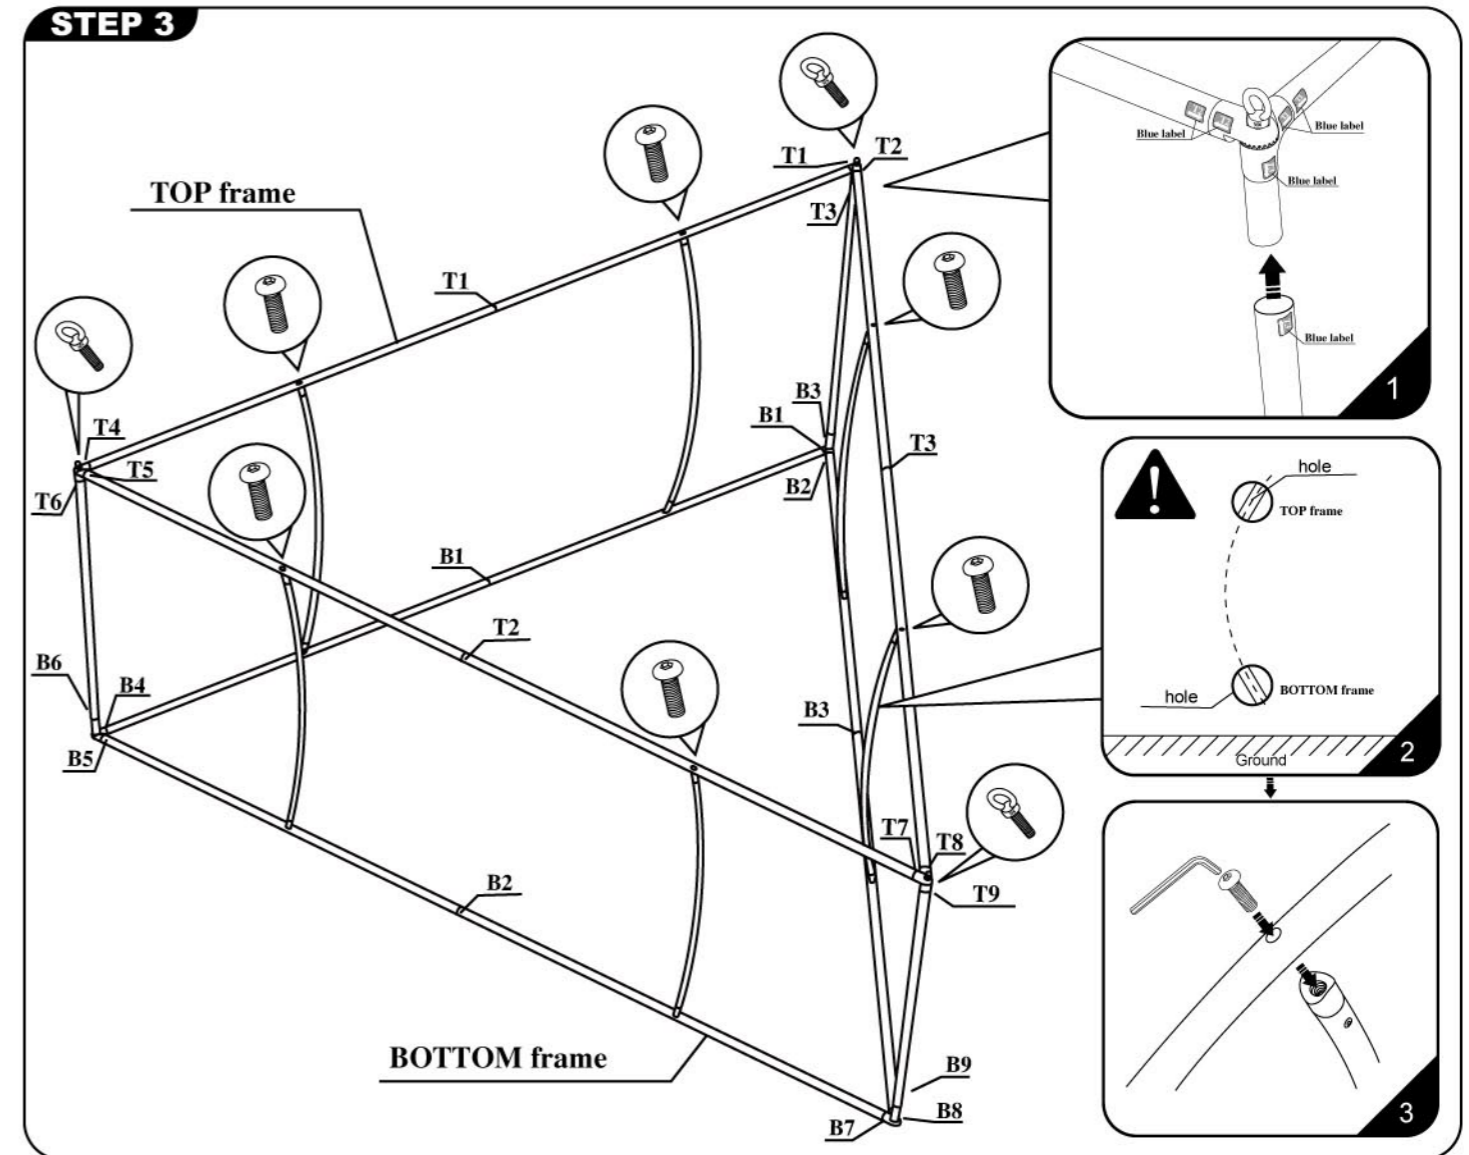

TRIANGLE INSTALLATION STEPS

Modern appearance, high quality, practical, flexible for multiple uses Carry Cases and Spotlights are available as accessories Fast and easy to alter graphics

Frame Size: 10'(3048mm).L x 3.5'(1067mm).H
 14'(4267mm).L x 3.5'(1067mm).H
 20'(6096mm).L x 4'(1219mm).H

1/3 Graphic Size: 3048mm.L X 1067mm.H
 4267mm.L X 1067mm.H
 6096mm.L X 1219mm.H

NEXT PAGE

CAUTION:
PLEASE READ THE INSTRUCTIONS BEFORE INSTALLING PRODUCT