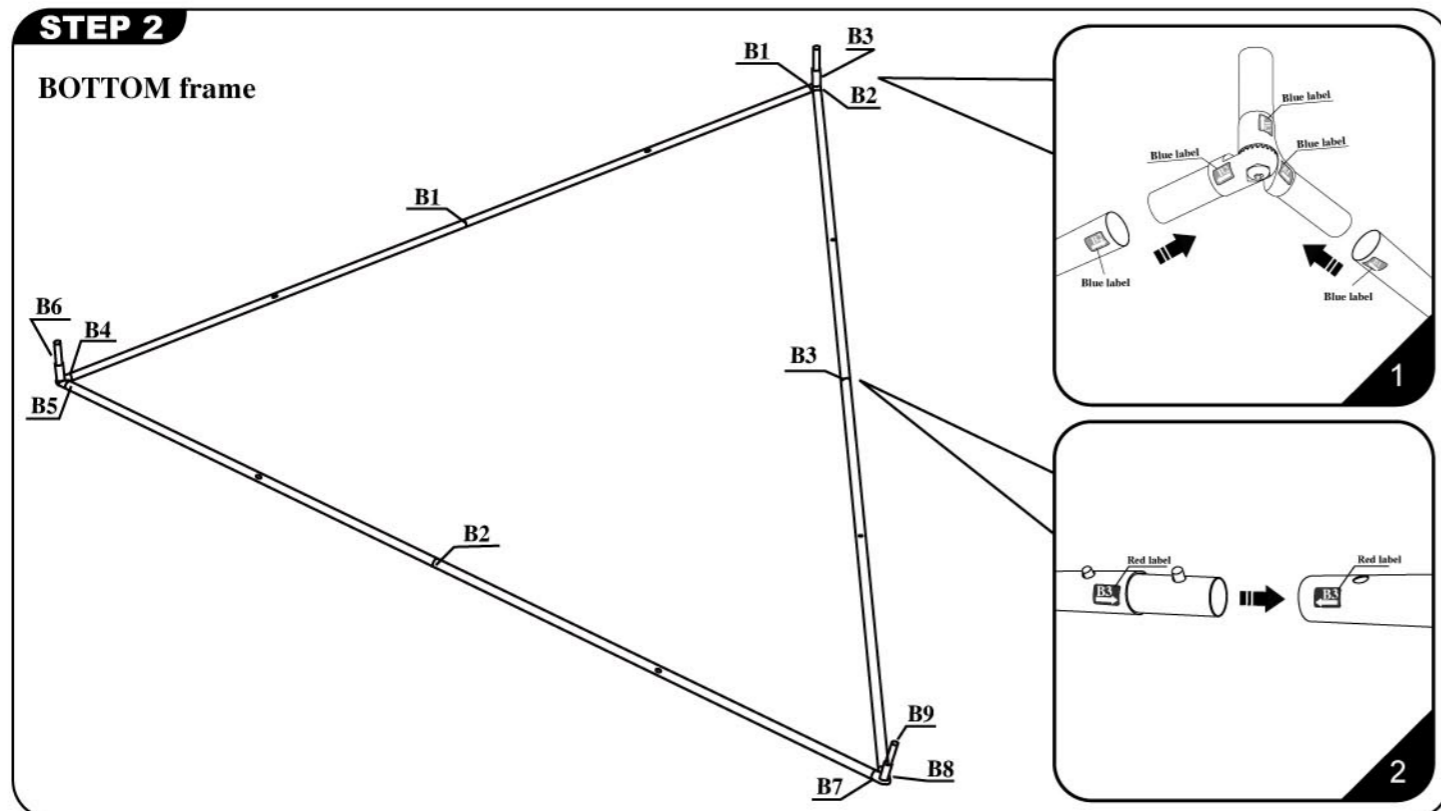

TRIANGLE INSTALLATION STEPS

Modern appearance, high quality, practical, flexible for multiple uses Carry Cases and Spotlights are available as accessories Fast and easy to alter graphics

Frame Size: 10'(3048mm).L x 3.5'(1067mm).H
 14'(4267mm).L x 3.5'(1067mm).H
 20'(6096mm).L x 4'(1219mm).H

1/3 Graphic Size: 3048mm.L X 1067mm.H
 4267mm.L X 1067mm.H
 6096mm.L X 1219mm.H

NEXT PAGE

CAUTION:
PLEASE READ THE INSTRUCTIONS BEFORE INSTALLING PRODUCT