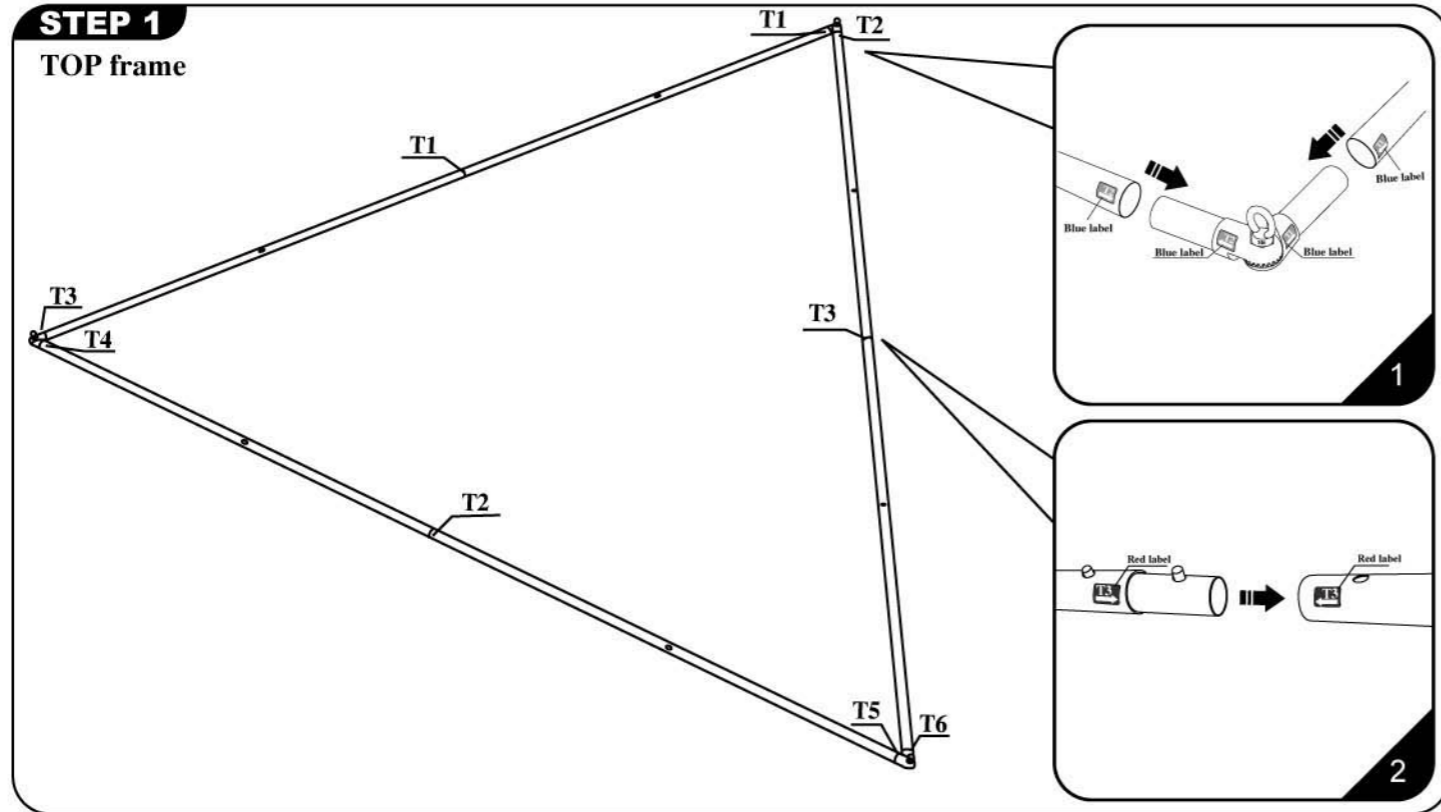

TAPERED TRIANGLE
INSTALLATION STEPS

Modern appearance, high quality, practical, flexible for multiple uses Carry Cases and Spotlights are available as accessories Fast and easy to alter graphics

Frame Size:
 10'(3048mm).TL / 8'(2438mm).BL x 4'(1219mm).H
 16'(4877mm).TL / 14'(4267mm).BL x 5'(1524mm).H

1/3 Graphic Size:
 3048mm.TL X 2438mm.BL X 1067mm.H
 4877mm.TL X 4267mm.BL X 1524mm.H

NEXT PAGE

CAUTION:
 PLEASE READ THE INSTRUCTIONS BEFORE INSTALLING PRODUCT