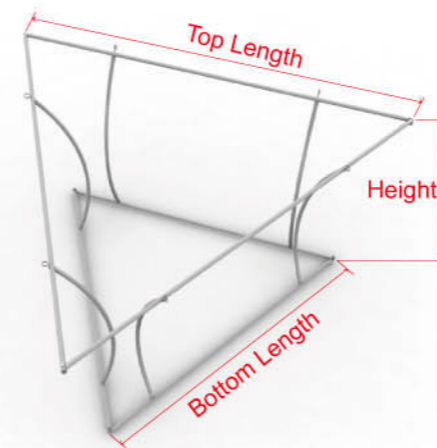

TAPERED TRIANGLE
INSTALLATION STEPS

Modern appearance, high quality, practical, flexible for multiple uses Carry Cases and Spotlights are available as accessories Fast and easy to alter graphics

Frame Size:
 10'(3048mm).TL / 8'(2438mm).BL x 4'(1219mm).H
 16'(4877mm).TL / 14'(4267mm).BL x 5'(1524mm).H

1/3 Graphic Size:
 3048mm.TL X 2438mm.BL X 1067mm.H
 4877mm.TL X 4267mm.BL X 1524mm.H

NEXT PAGE

CAUTION:
 PLEASE READ THE INSTRUCTIONS BEFORE INSTALLING PRODUCT