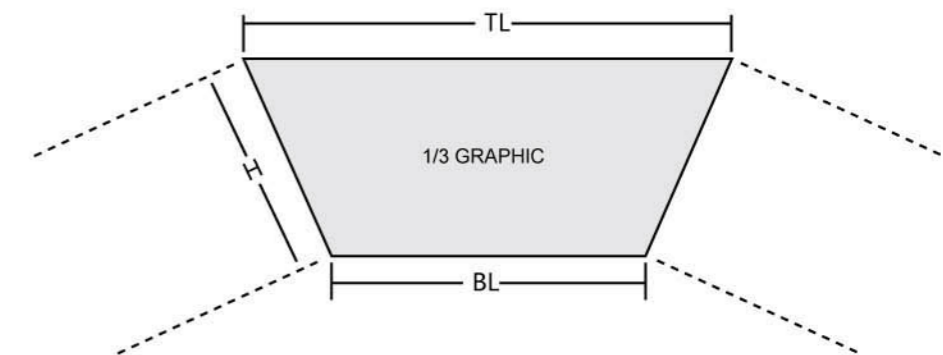

TAPERED TRIANGLE
INSTALLATION STEPS

Modern appearance, high quality, practical, flexible for multiple uses Carry Cases and Spotlights are available as accessories Fast and easy to alter graphics

Frame Size:
 10'(3048mm).TL / 8'(2438mm).BL x 4'(1219mm).H
 16'(4877mm).TL / 14'(4267mm).BL x 5'(1524mm).H

1/3 Graphic Size:
 3048mm.TL X 2438mm.BL X 1067mm.H
 4877mm.TL X 4267mm.BL X 1524mm.H

NEXT PAGE

CAUTION:
 PLEASE READ THE INSTRUCTIONS BEFORE INSTALLING PRODUCT