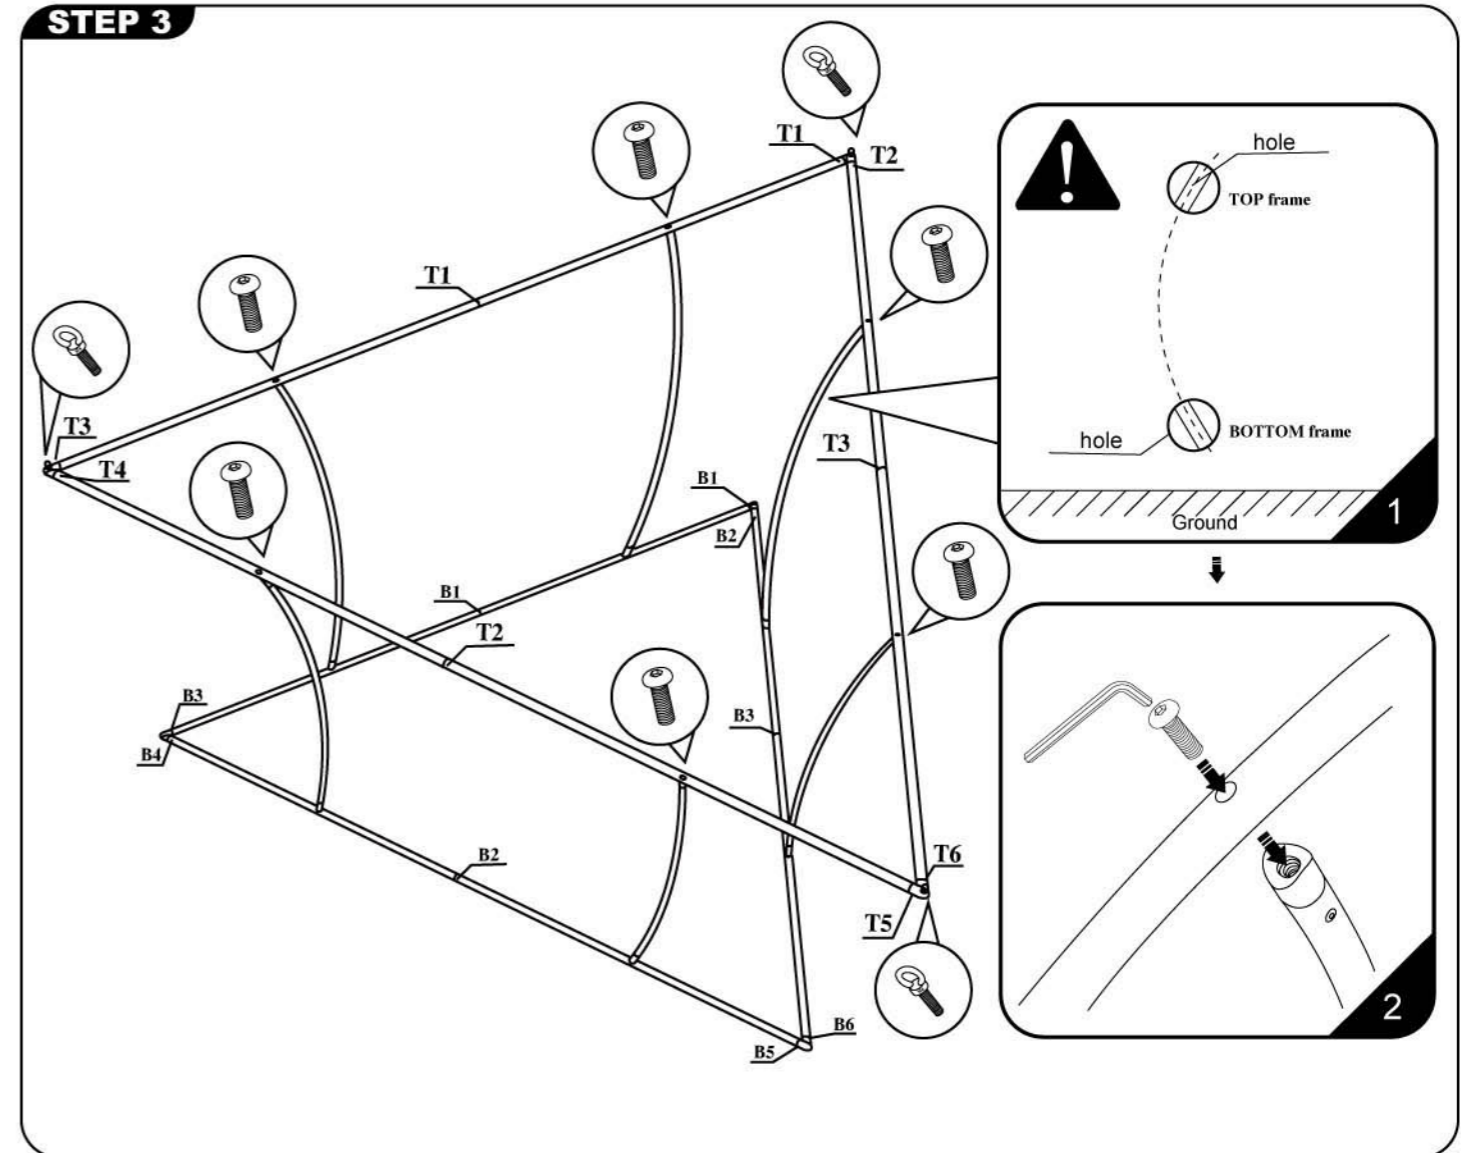

TAPERED TRIANGLE
INSTALLATION STEPS

Modern appearance, high quality, practical, flexible for multiple uses Carry Cases and Spotlights are available as accessories Fast and easy to alter graphics

Frame Size:
 10'(3048mm).TL / 8'(2438mm).BL x 4'(1219mm).H
 16'(4877mm).TL / 14'(4267mm).BL x 5'(1524mm).H

1/3 Graphic Size:
 3048mm.TL X 2438mm.BL X 1067mm.H
 4877mm.TL X 4267mm.BL X 1524mm.H

NEXT PAGE

CAUTION:
 PLEASE READ THE INSTRUCTIONS BEFORE INSTALLING PRODUCT