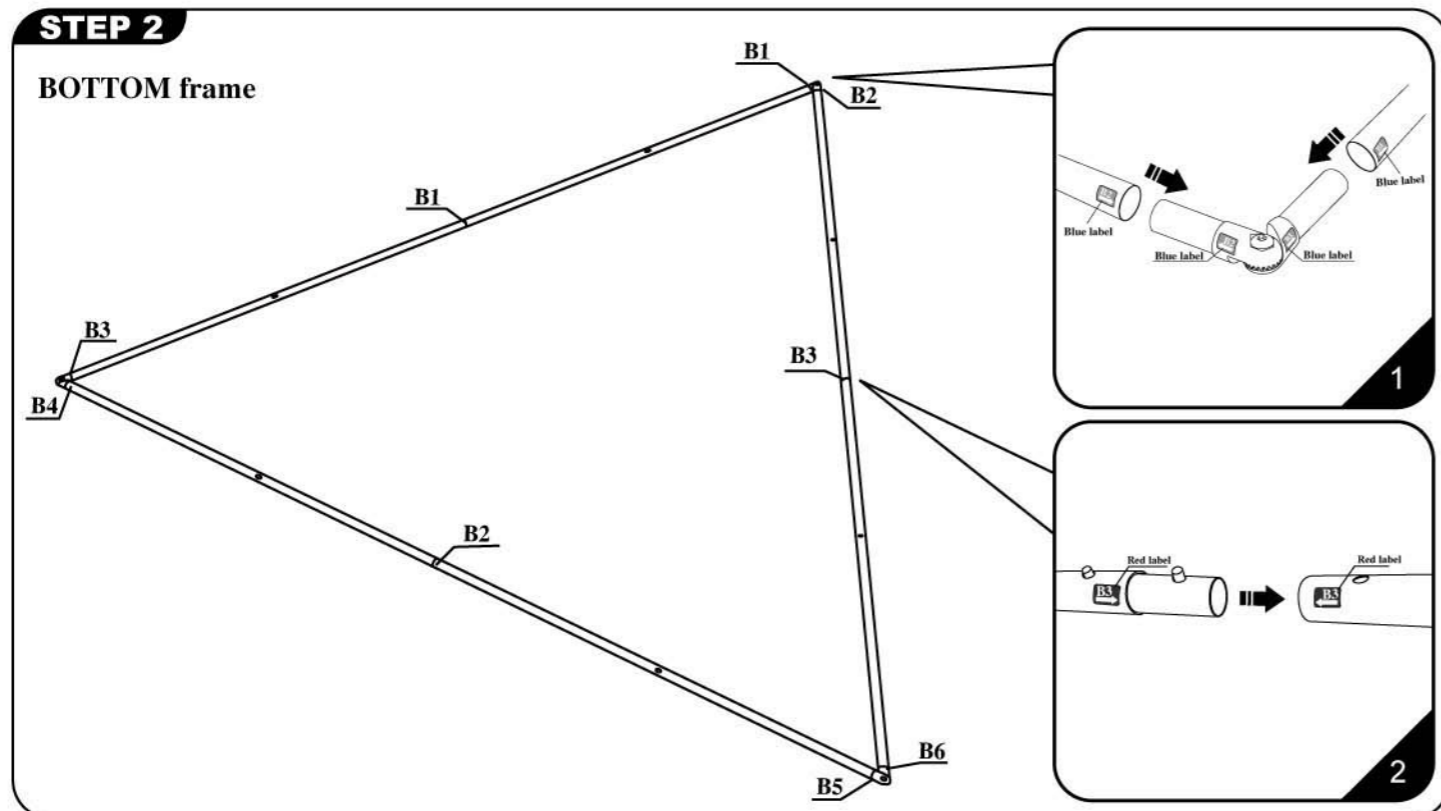

TAPERED TRIANGLE
INSTALLATION STEPS

Modern appearance, high quality, practical, flexible for multiple uses Carry Cases and Spotlights are available as accessories Fast and easy to alter graphics

Frame Size:
 10'(3048mm).TL / 8'(2438mm).BL x 4'(1219mm).H
 16'(4877mm).TL / 14'(4267mm).BL x 5'(1524mm).H

1/3 Graphic Size:
 3048mm.TL X 2438mm.BL X 1067mm.H
 4877mm.TL X 4267mm.BL X 1524mm.H

NEXT PAGE

CAUTION:
 PLEASE READ THE INSTRUCTIONS BEFORE INSTALLING PRODUCT