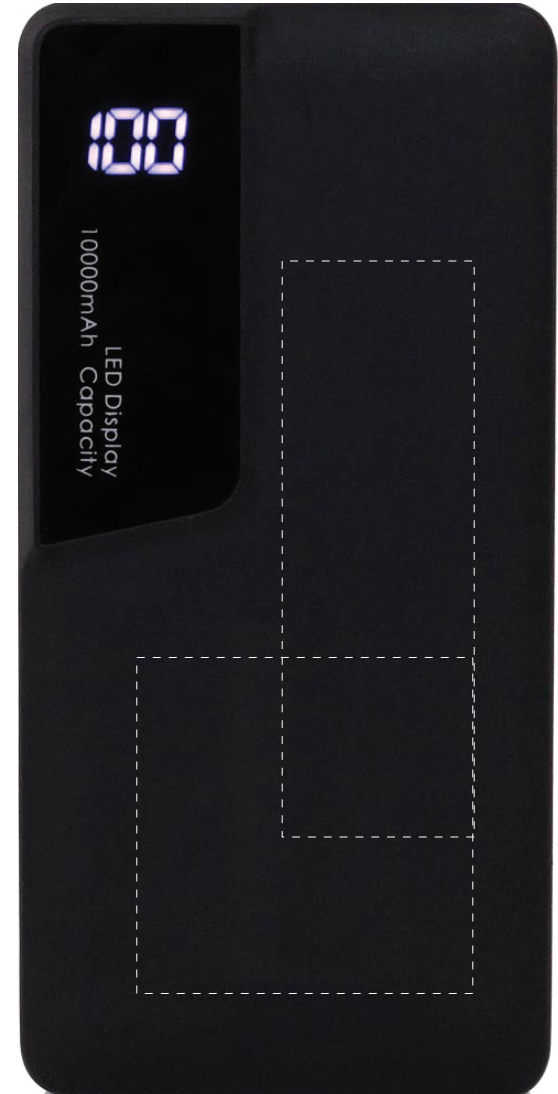

T284: BLACK

TBD Power Bank (10000mAh)

JOB NO. CUSTOMER P.O. TOTAL QUANTITY

IMPRINT COLORS

ART@100%

(Standard - Right Side - DDP): 1 3/4"w x 1 3/4"h (Full Color)

ART@100%

(Optional - Top, Middle - DDP): 1"w x 3"h (Full Color)

THE DASHED LINE SHOWS THE MAXIMUM
IMPRINT AREA AND DOES NOT PRINT.

FOR REFERENCE ONLY
NOT EXACT SIZE, PROPORTION, PLACEMENT.

ARTIST _____