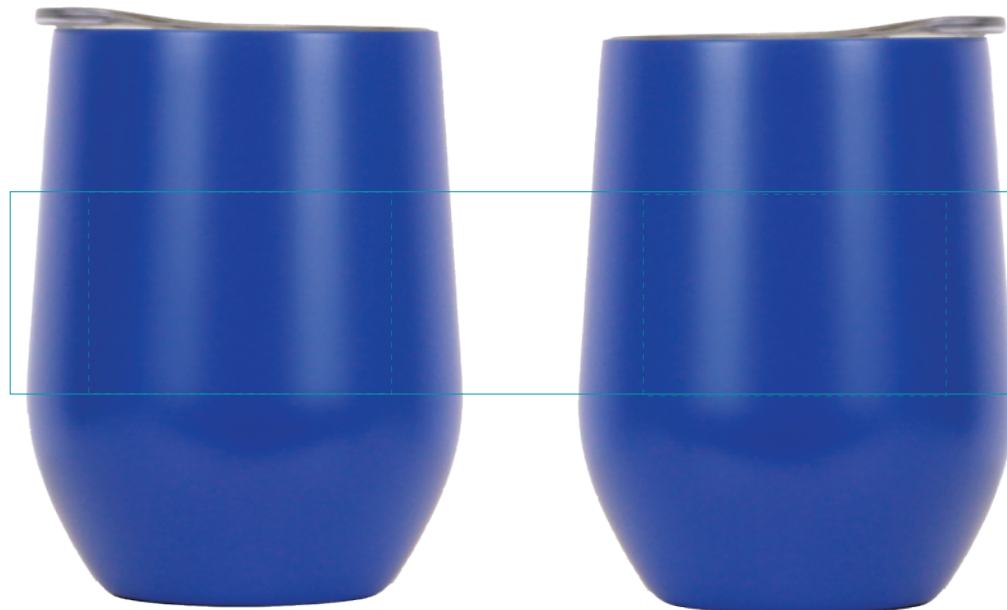

# S-935: BLUE

HYDRO-SOUL ZEN MUG 12oz.

**CG INK**

ONE SIDE

TWO SIDE

WRAP

TWO SIDED WRAP

JOB NO. .... CUSTOMER P.O. .... TOTAL QUANTITY .....

IMPRINT COLORS .....

**ART@100%**

2+ COLORS

2.25"w x 2"h

**ART@50%**

1 COLOR ONLY

STANDARD WRAP - 10" W X 2" H

1 OR 2 SIDED - 3"w x 2"h

SIDE 1

SIDE 2

\*\*FOR REFERENCE ONLY\*\* NOT EXACT SIZE, PROPORTION, PLACEMENT.

ARTIST \_\_\_\_\_