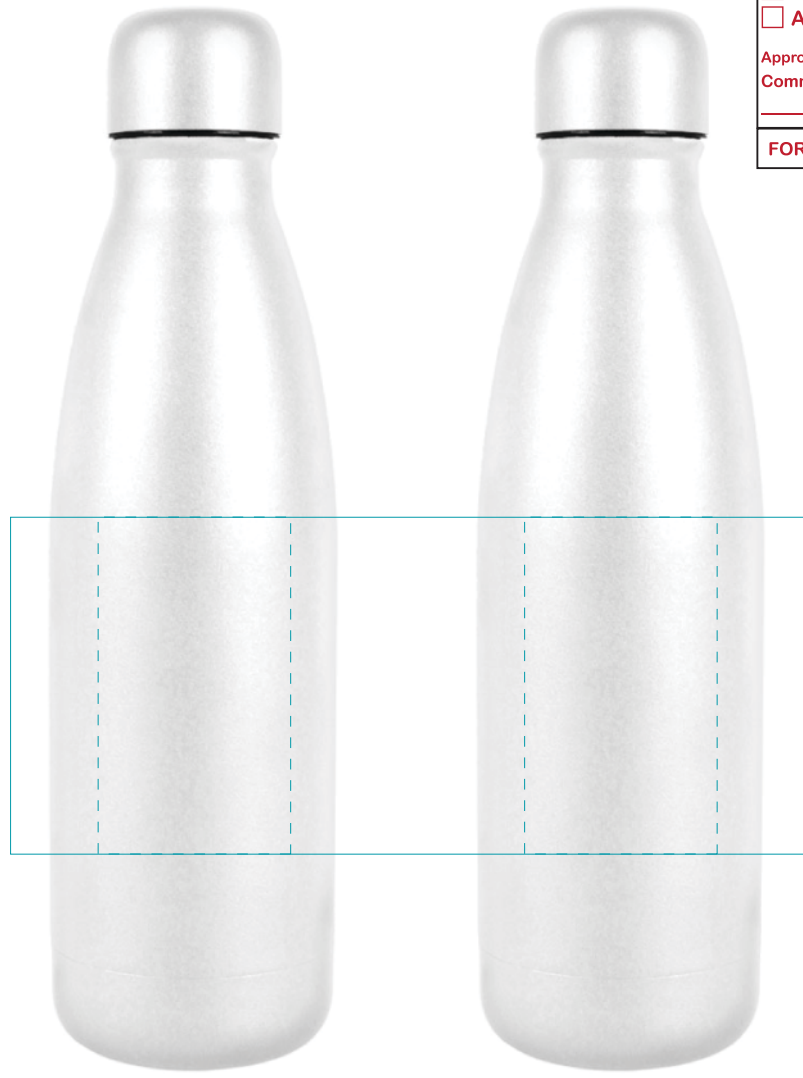

S-819P: WHITE

HYDRO-SOUL INSULATED STAINLESS
STEEL WATER BOTTLE - 17 oz.

- ONE SIDE
- TWO SIDE
- WRAP
- TWO SIDED WRAP

JOB NO. CUSTOMER P.O. TOTAL QUANTITY

IMPRINT COLORS

CHECK LIST	
<input type="checkbox"/>	Imprint Color
<input type="checkbox"/>	Item Number
<input type="checkbox"/>	Item Color
<input type="checkbox"/>	Imprint Size
<input type="checkbox"/>	Logo Orientation
<input type="checkbox"/>	Ink Change Yes <input type="checkbox"/> No <input type="checkbox"/>
<input type="checkbox"/>	Copy Change Yes <input type="checkbox"/> No <input type="checkbox"/>
<input type="checkbox"/>	Adhesion
Approved by: _____	
Comments: _____	

FOR INTERNAL USE ONLY	

ART@50%

4 COLORS MAX

STANDARD WRAP - 8 1/4" W X 3 1/2" H

SIDE 1 1 OR 2 SIDED - 2" W X 3 1/2" H **SIDE 2**

FOR REFERENCE ONLY NOT EXACT SIZE, PROPORTION, PLACEMENT.

ARTIST _____