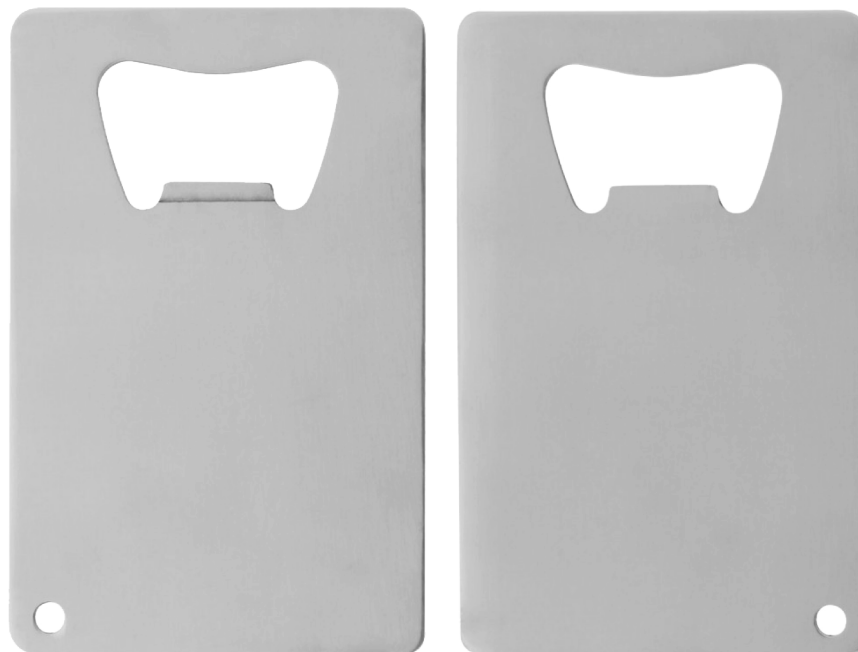

K-277: SILVER

Stainless Credit Card Bottle Opener

JOB NO. CUSTOMER P.O.

TOTAL QUANTITY IMPRINT COLOR

CG INK

CHECK LIST

- Imprint Color
- Item Number
- Item Color
- Imprint Size
- Logo Orientation
- Ink Change Yes No
- Copy Change Yes No
- Adhesion

Approved by: _____

Comments: _____

FOR INTERNAL USE ONLY

Laser Engraved on this item looks **GOLD** not **SILVER**

STANDARD FRONT

BACK

ART@100%
1.9W x 1.9H

FOR REFERENCE ONLY NOT EXACT SIZE, PROPORTION, PLACEMENT.