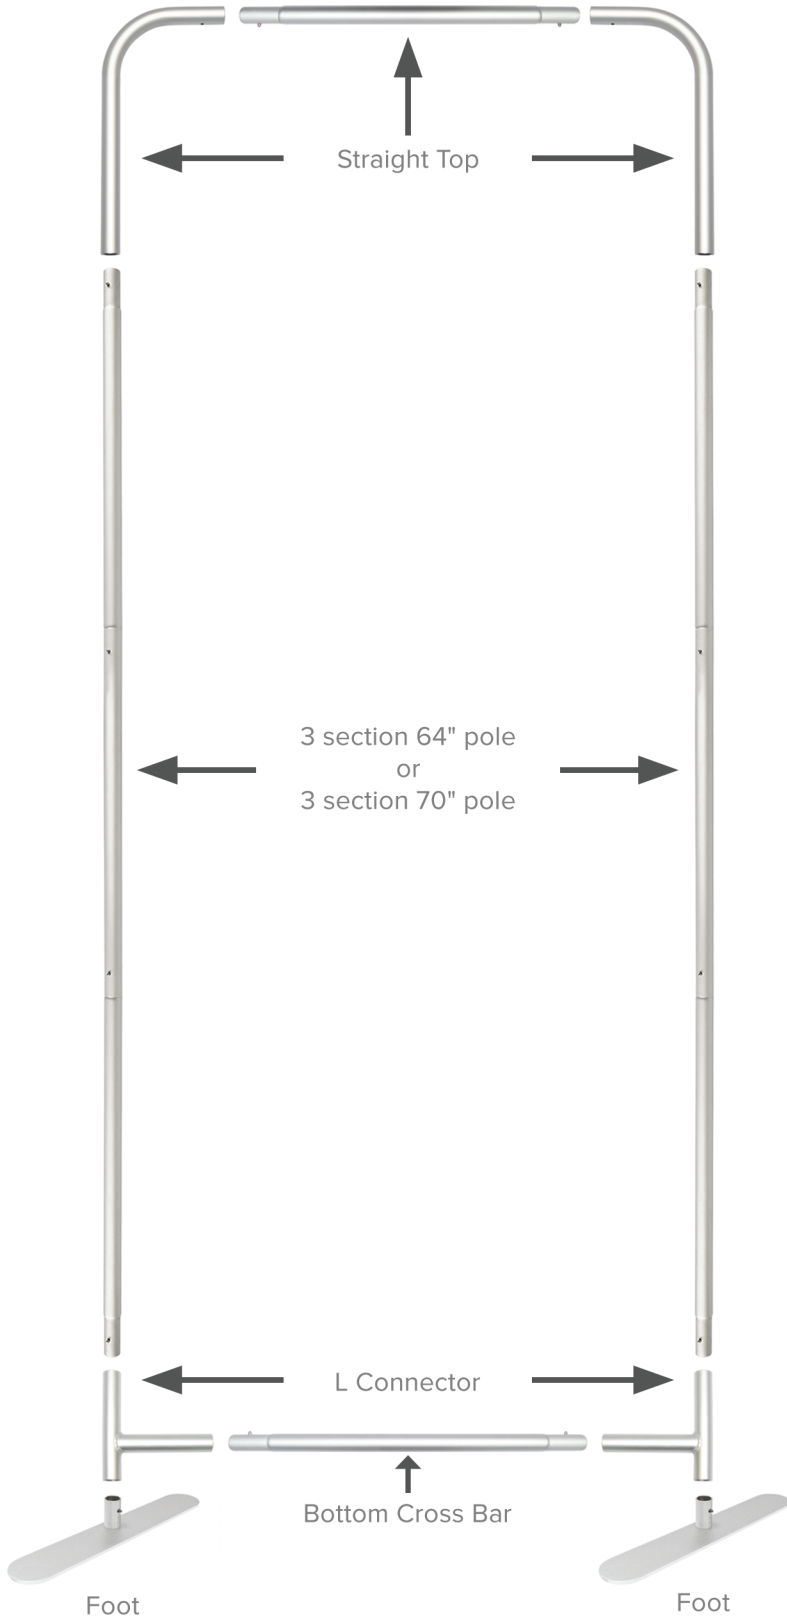

EZ TUBE CONNECT 60" X 90" SLANT TOP

PRODUCT CATEGORY: EZ FABRIC DISPLAYS

PRODUCT CODE: EZCNCT-SLT-60x90

On frame On graphic

PRODUCT DESCRIPTION

Modular has officially met tube frames! EZ Tube Connect modular tube display system lets you configure multiple shapes, sizes and frames. EZ Tube Connect lets you choose from straight, round or slant top shapes, 90" or 96" frame heights, and 2ft, 3ft, 4ft, 5ft, 8ft and 10ft frame widths. Each EZ Tube Connect frame easily connects, using aluminum tubing with push button snaps to lock and to attach to feet. Feet have two mounting points to connect frames side-by-side. Customize single- or double-sided stretch fabric graphics that pulls over frames and zips closed underneath. Medium Hard Case included.

DISPLAY DIMENSIONS	60"W x 90"H x 18.75"D
GRAPHIC SIZE	60.75"W x 89.5"H

GRAPHIC MATERIAL

Stretch Fabric

GRAPHIC FINISHING

Sewn on left, right and top with zipper on the bottom

DISPLAY CONSTRUCTION

34mm Aluminum Tubing

Ver-1114.19

THERE ARE DIFFERENT TEMPLATES FOR THE FRONT AND BACK OF THE DISPLAY

EZ TUBE CONNECT 2FT, 3FT, 4FT, & 5FT

PRODUCT CATEGORY: EZ FABRIC DISPLAYS
INSTRUCTIONS FOR 90" AND 96" FRAME HEIGHTS

SETUP INSTRUCTIONS

Optional top shapes for frame:

Use double foot and two connecting clips to connect frames side by side.