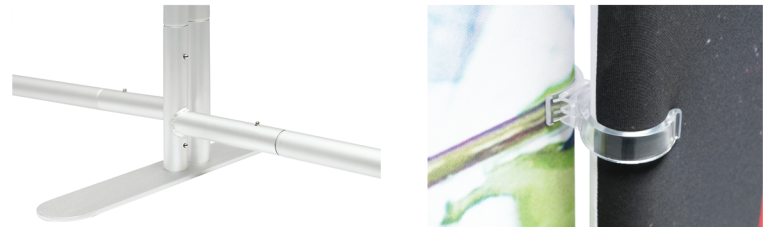

Ver-1114.19

THERE ARE DIFFERENT TEMPLATES FOR THE FRONT AND BACK OF THE DISPLAY

EZ TUBE CONNECT 2FT, 3FT, 4FT, & 5FT

PRODUCT CATEGORY: EZ FABRIC DISPLAYS
INSTRUCTIONS FOR 90" AND 96" FRAME HEIGHTS

SETUP INSTRUCTIONS

Optional top shapes for frame:

Use double foot and two connecting clips to connect frames side by side.