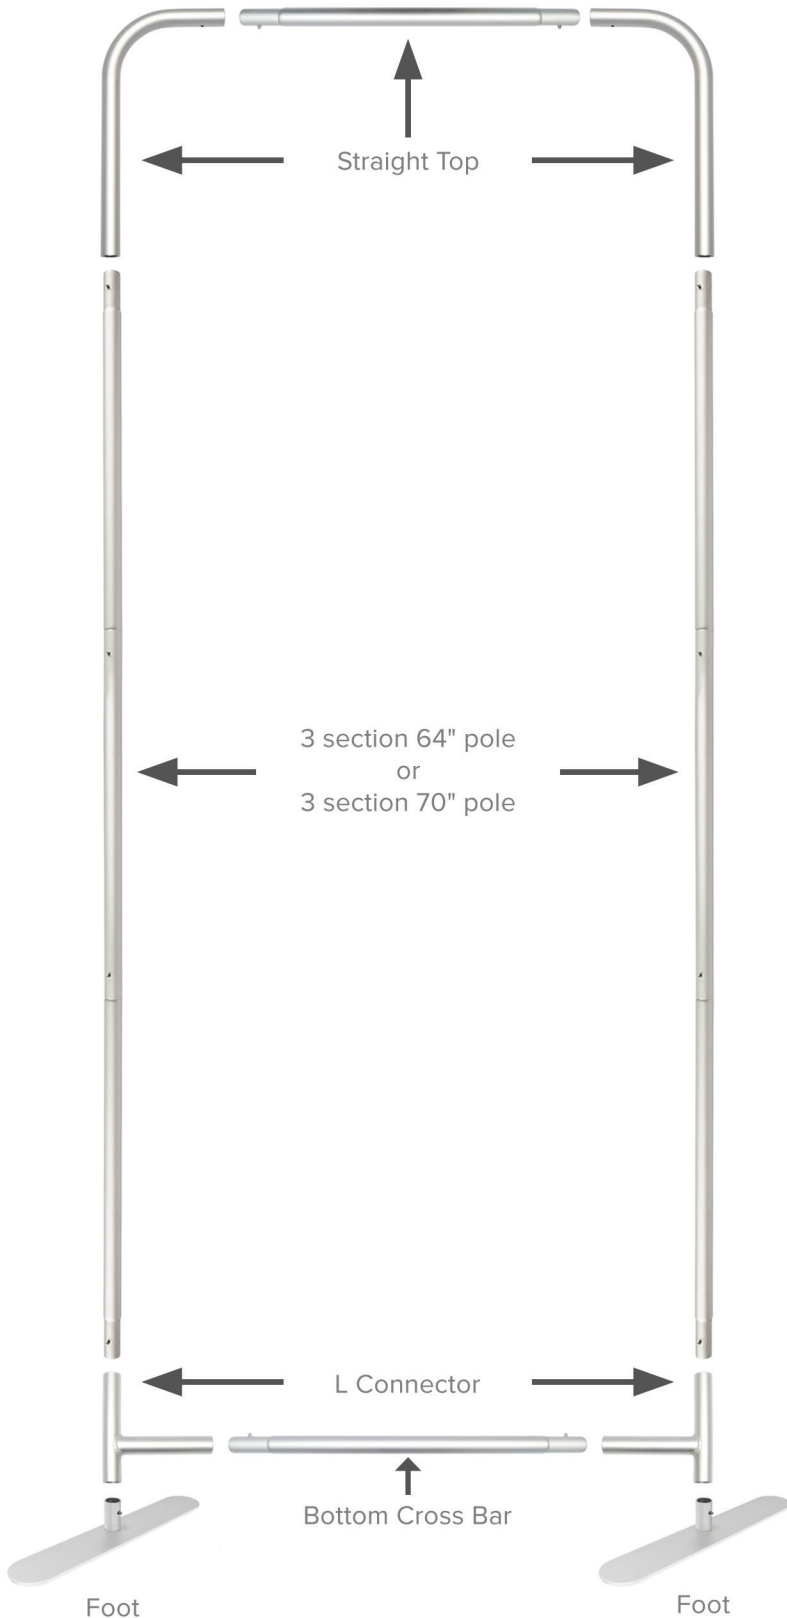

Modular has officially met tube frames! EZ Tube Connect modular tube display system lets you configure multiple shapes, sizes and frames. EZ Tube Connect lets you choose from straight, round or slant top shapes, 90" or 96" frame heights, and 2ft, 3ft, 4ft, 5ft, 8ft and 10ft frame widths. Each EZ Tube Connect frame easily connects, using aluminum tubing with push button snaps to lock and to attach to feet. Feet have two mounting points to connect frames side-by-side. Customize single- or double-sided stretch fabric graphics that pulls over frames and zips closed underneath. Medium Hard Case included. (Medium Hardcase Graphic optional)

EZ TUBE CONNECT 10FT KIT I (3'X3'X3')

PRODUCT CATEGORY: EZ FABRIC DISPLAYS

PRODUCT CODE: EZCNCT-10KIT-I-3X3X3

PARTS LIST

Top cross bar-3ft round
(qty 3)

Bottom cross bar-3ft
(qty 3)

Connecting Clip
(qty 4)

3 section 64" pole
(qty 6)

Bottom Cross Bar L shape
connector
(qty 6)

Single Foot (34mm)
(qty 2)

Double Foot (34mm)
(qty 2)

Soft Bag 3ft
(qty 3)

MHC
(qty 1)

EZ TUBE CONNECT 2FT, 3FT, 4FT, & 5FT

PRODUCT CATEGORY: EZ FABRIC DISPLAYS
INSTRUCTIONS FOR 90" AND 96" FRAME HEIGHTS

SETUP INSTRUCTIONS

Optional top shapes for frame:

Curved Top

Slant Top

Use double foot and two connecting clips to connect frames side by side.