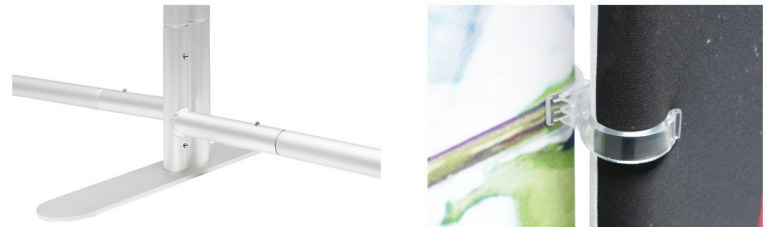

Modular has officially met tube frames! EZ Tube Connect modular tube display system lets you configure multiple shapes, sizes and frames. EZ Tube Connect lets you choose from straight, round or slant top shapes, 90" or 96" frame heights, and 2ft, 3ft, 4ft, 5ft, 8ft and 10ft frame widths. Each EZ Tube Connect frame easily connects, using aluminum tubing with push button snaps to lock and to attach to feet. Feet have two mounting points to connect frames side-by-side. Customize single- or double-sided stretch fabric graphics that pulls over frames and zips closed underneath. Medium Hard Case included. (Medium Hardcase Graphic optional)

EZ TUBE CONNECT 10FT KIT I (3'X3'X3')

PRODUCT CATEGORY: EZ FABRIC DISPLAYS

PRODUCT CODE: EZCNCT-10KIT-I-3X3X3

PARTS LIST

Top cross bar-3ft round
(qty 3)

Bottom cross bar-3ft
(qty 3)

Connecting Clip
(qty 4)

3 section 64" pole
(qty 6)

Bottom Cross Bar L shape
connector
(qty 6)

Single Foot (34mm)
(qty 2)

Double Foot (34mm)
(qty 2)

Soft Bag 3ft
(qty 3)

MHC
(qty 1)

EZ TUBE CONNECT 2FT, 3FT, 4FT, & 5FT

PRODUCT CATEGORY: EZ FABRIC DISPLAYS
INSTRUCTIONS FOR 90" AND 96" FRAME HEIGHTS

SETUP INSTRUCTIONS

Optional top shapes for frame:

Curved Top

Slant Top

Use double foot and two connecting clips to connect frames side by side.