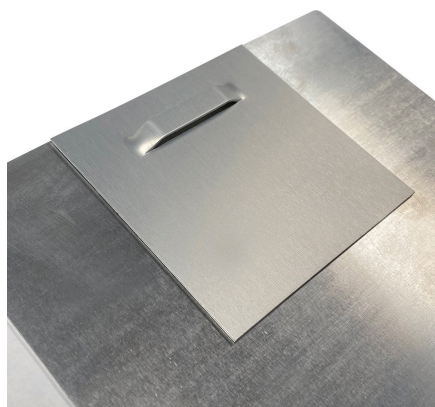

DYE SUB ALUMIUM 12" X 12"

PRODUCT CATEGORY: HOME GOODS

PRODUCT CODE: DSA-12X12-G

12" X 12" SIZE SOLD IN PACKS OF 4

SHADOW MOUNTS ARE INSTALLED PRIOR TO SHIPPING

RUBBER BUMPERS ARE INSTALLED ON BOTTOM CORNERS

PRODUCT DESCRIPTION

Introducing our custom dye-sublimated aluminum prints with shadow wall mounts - a unique and sophisticated way to showcase your most cherished memories and artworks!

Elevate your wall decor with our custom dye-sublimated aluminum prints featuring shadow wall mounts. Preserve your cherished memories or display your artworks in a truly captivating and modern way. Experience the remarkable combination of durability, aesthetics, and personalization that only our aluminum prints can offer. Create a space that reflects your unique style and personality with these exceptional prints today!