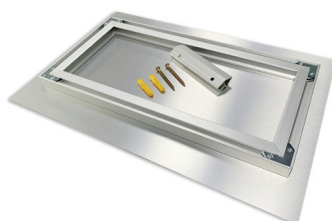

PRINT PROCESS

Dye Sublimation

SHIPPING WEIGHTS & DIMENSIONS

Shipping Weight	5 lbs
Shipping Dimensions	25"L x 25"W x 2"H

DYE SUB ALUMIUM 24" X 36"

PRODUCT CATEGORY: HOME GOODS

PRODUCT CODE: DSA-24X36-G

SHADOW MOUNTS ARE INSTALLED PRIOR TO SHIPPING