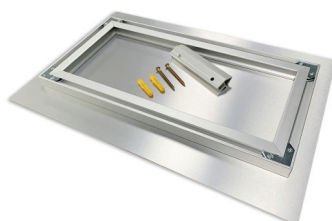

PRINT PROCESS

Dye Sublimation

SHIPPING WEIGHTS & DIMENSIONS

Shipping Weight	5 lbs
Shipping Dimensions	25"L x 37"W x 2"H

DYE SUB ALUMINIUM 36" X 18"

PRODUCT CATEGORY: HOME GOODS

PRODUCT CODE: DSA-36X18-G

SHADOW MOUNTS ARE INSTALLED PRIOR TO SHIPPING