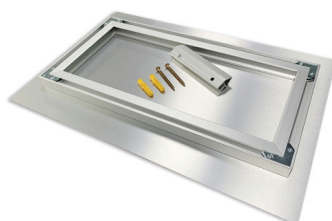

PRINT PROCESS

Dye Sublimation

SHIPPING WEIGHTS & DIMENSIONS

Shipping Weight	4 lbs
Shipping Dimensions	19"L x 17"W x 2"H

DYE SUB ALUMINIUM 24" X 24"

PRODUCT CATEGORY: HOME GOODS

PRODUCT CODE: DSA-24X24-G

SHADOW MOUNTS ARE INSTALLED PRIOR TO SHIPPING