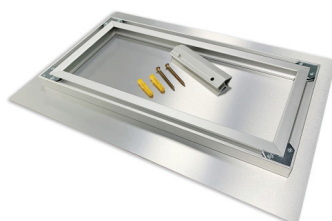

PRINT PROCESS

Dye Sublimation

SHIPPING WEIGHTS & DIMENSIONS

Shipping Weight	4 lbs
Shipping Dimensions	19"L x 17"W x 2"H

DYE SUB ALUMINIUM 36" X 24"

PRODUCT CATEGORY: HOME GOODS

PRODUCT CODE: DSA-36X24-G

SHADOW MOUNTS ARE INSTALLED PRIOR TO SHIPPING