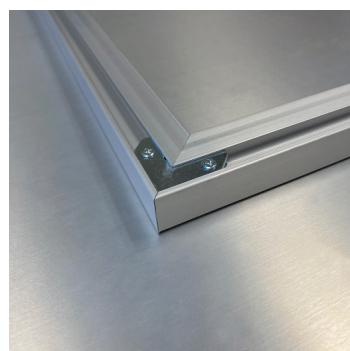

WALL MOUNTING HARDWARE IS INCLUDED

DYE SUB ALUMINIUM 18" X 36"

PRODUCT CATEGORY: HOME GOODS

PRODUCT CODE: DSA-18X36-G

SHADOW MOUNTS ARE INSTALLED PRIOR TO SHIPPING