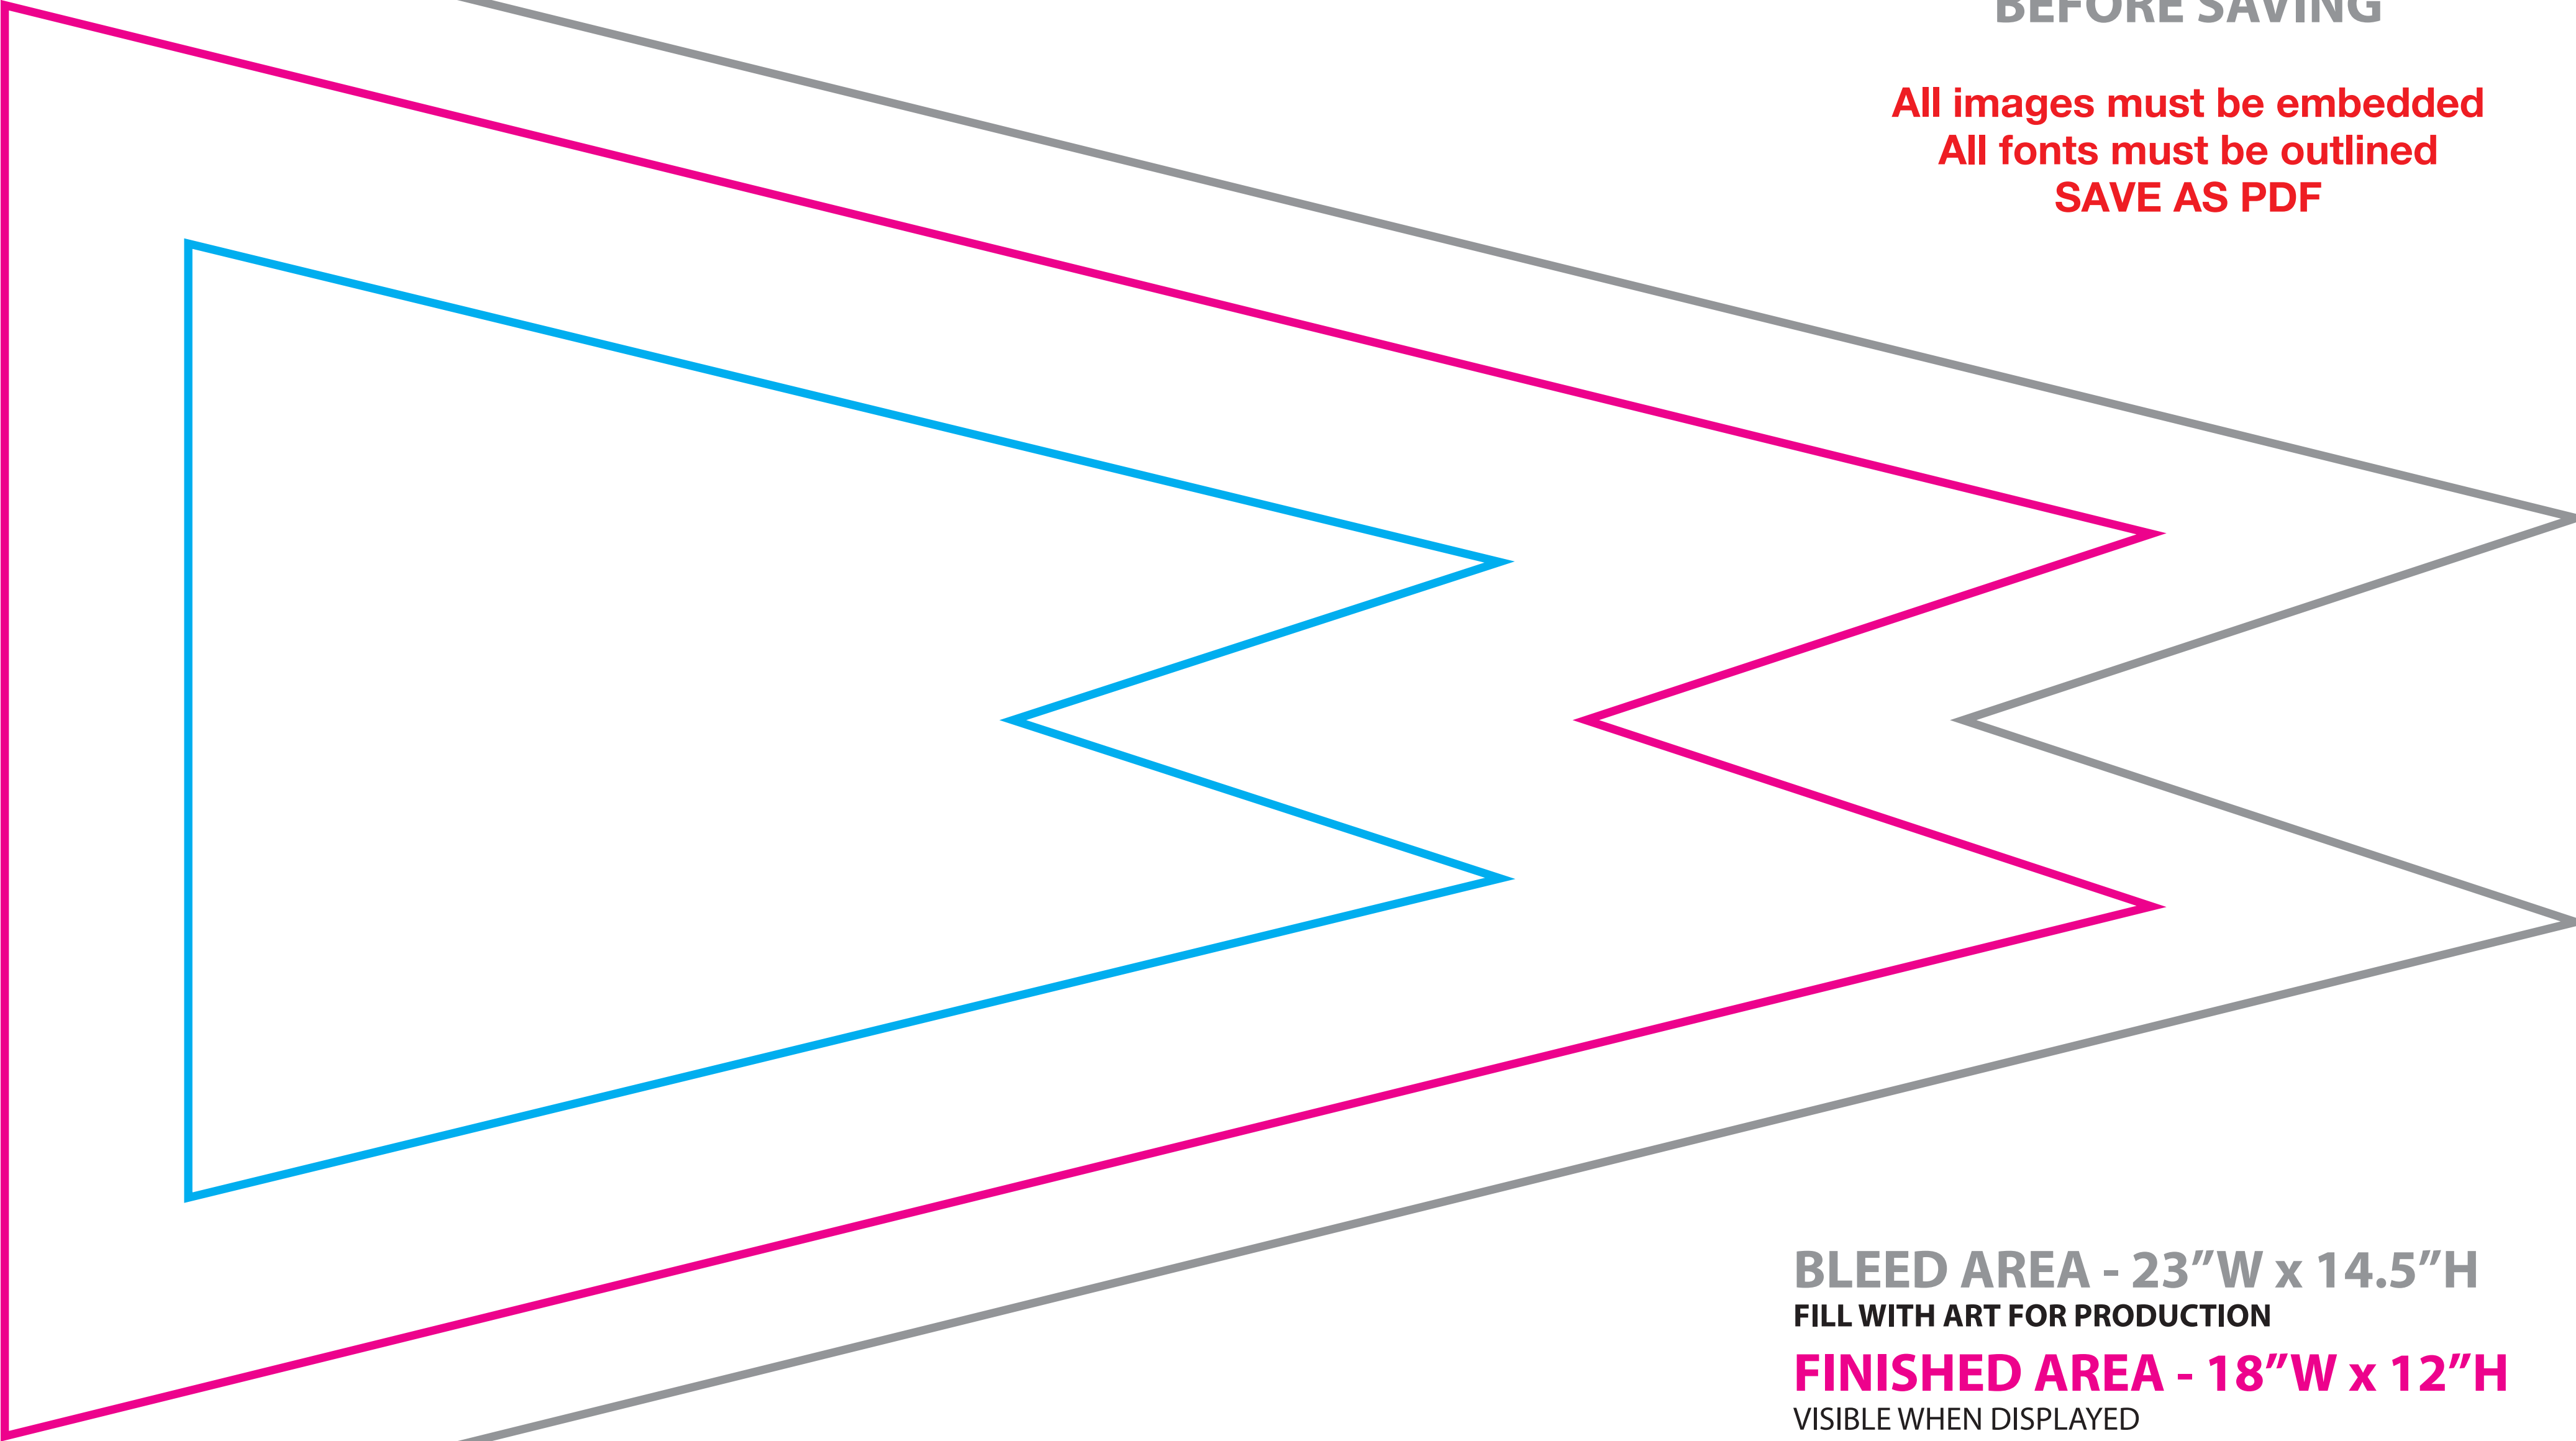

**PLEASE DELETE THIS LAYER
BEFORE SAVING**

**All images must be embedded
All fonts must be outlined
SAVE AS PDF**

BLEED AREA - 23"W x 14.5"H
FILL WITH ART FOR PRODUCTION

FINISHED AREA - 18"W x 12"H
VISIBLE WHEN DISPLAYED

SAFE AREA - 11"W x 8"H
KEEP IMPORTANT TEXT/LOGOS WITHIN THIS AREA