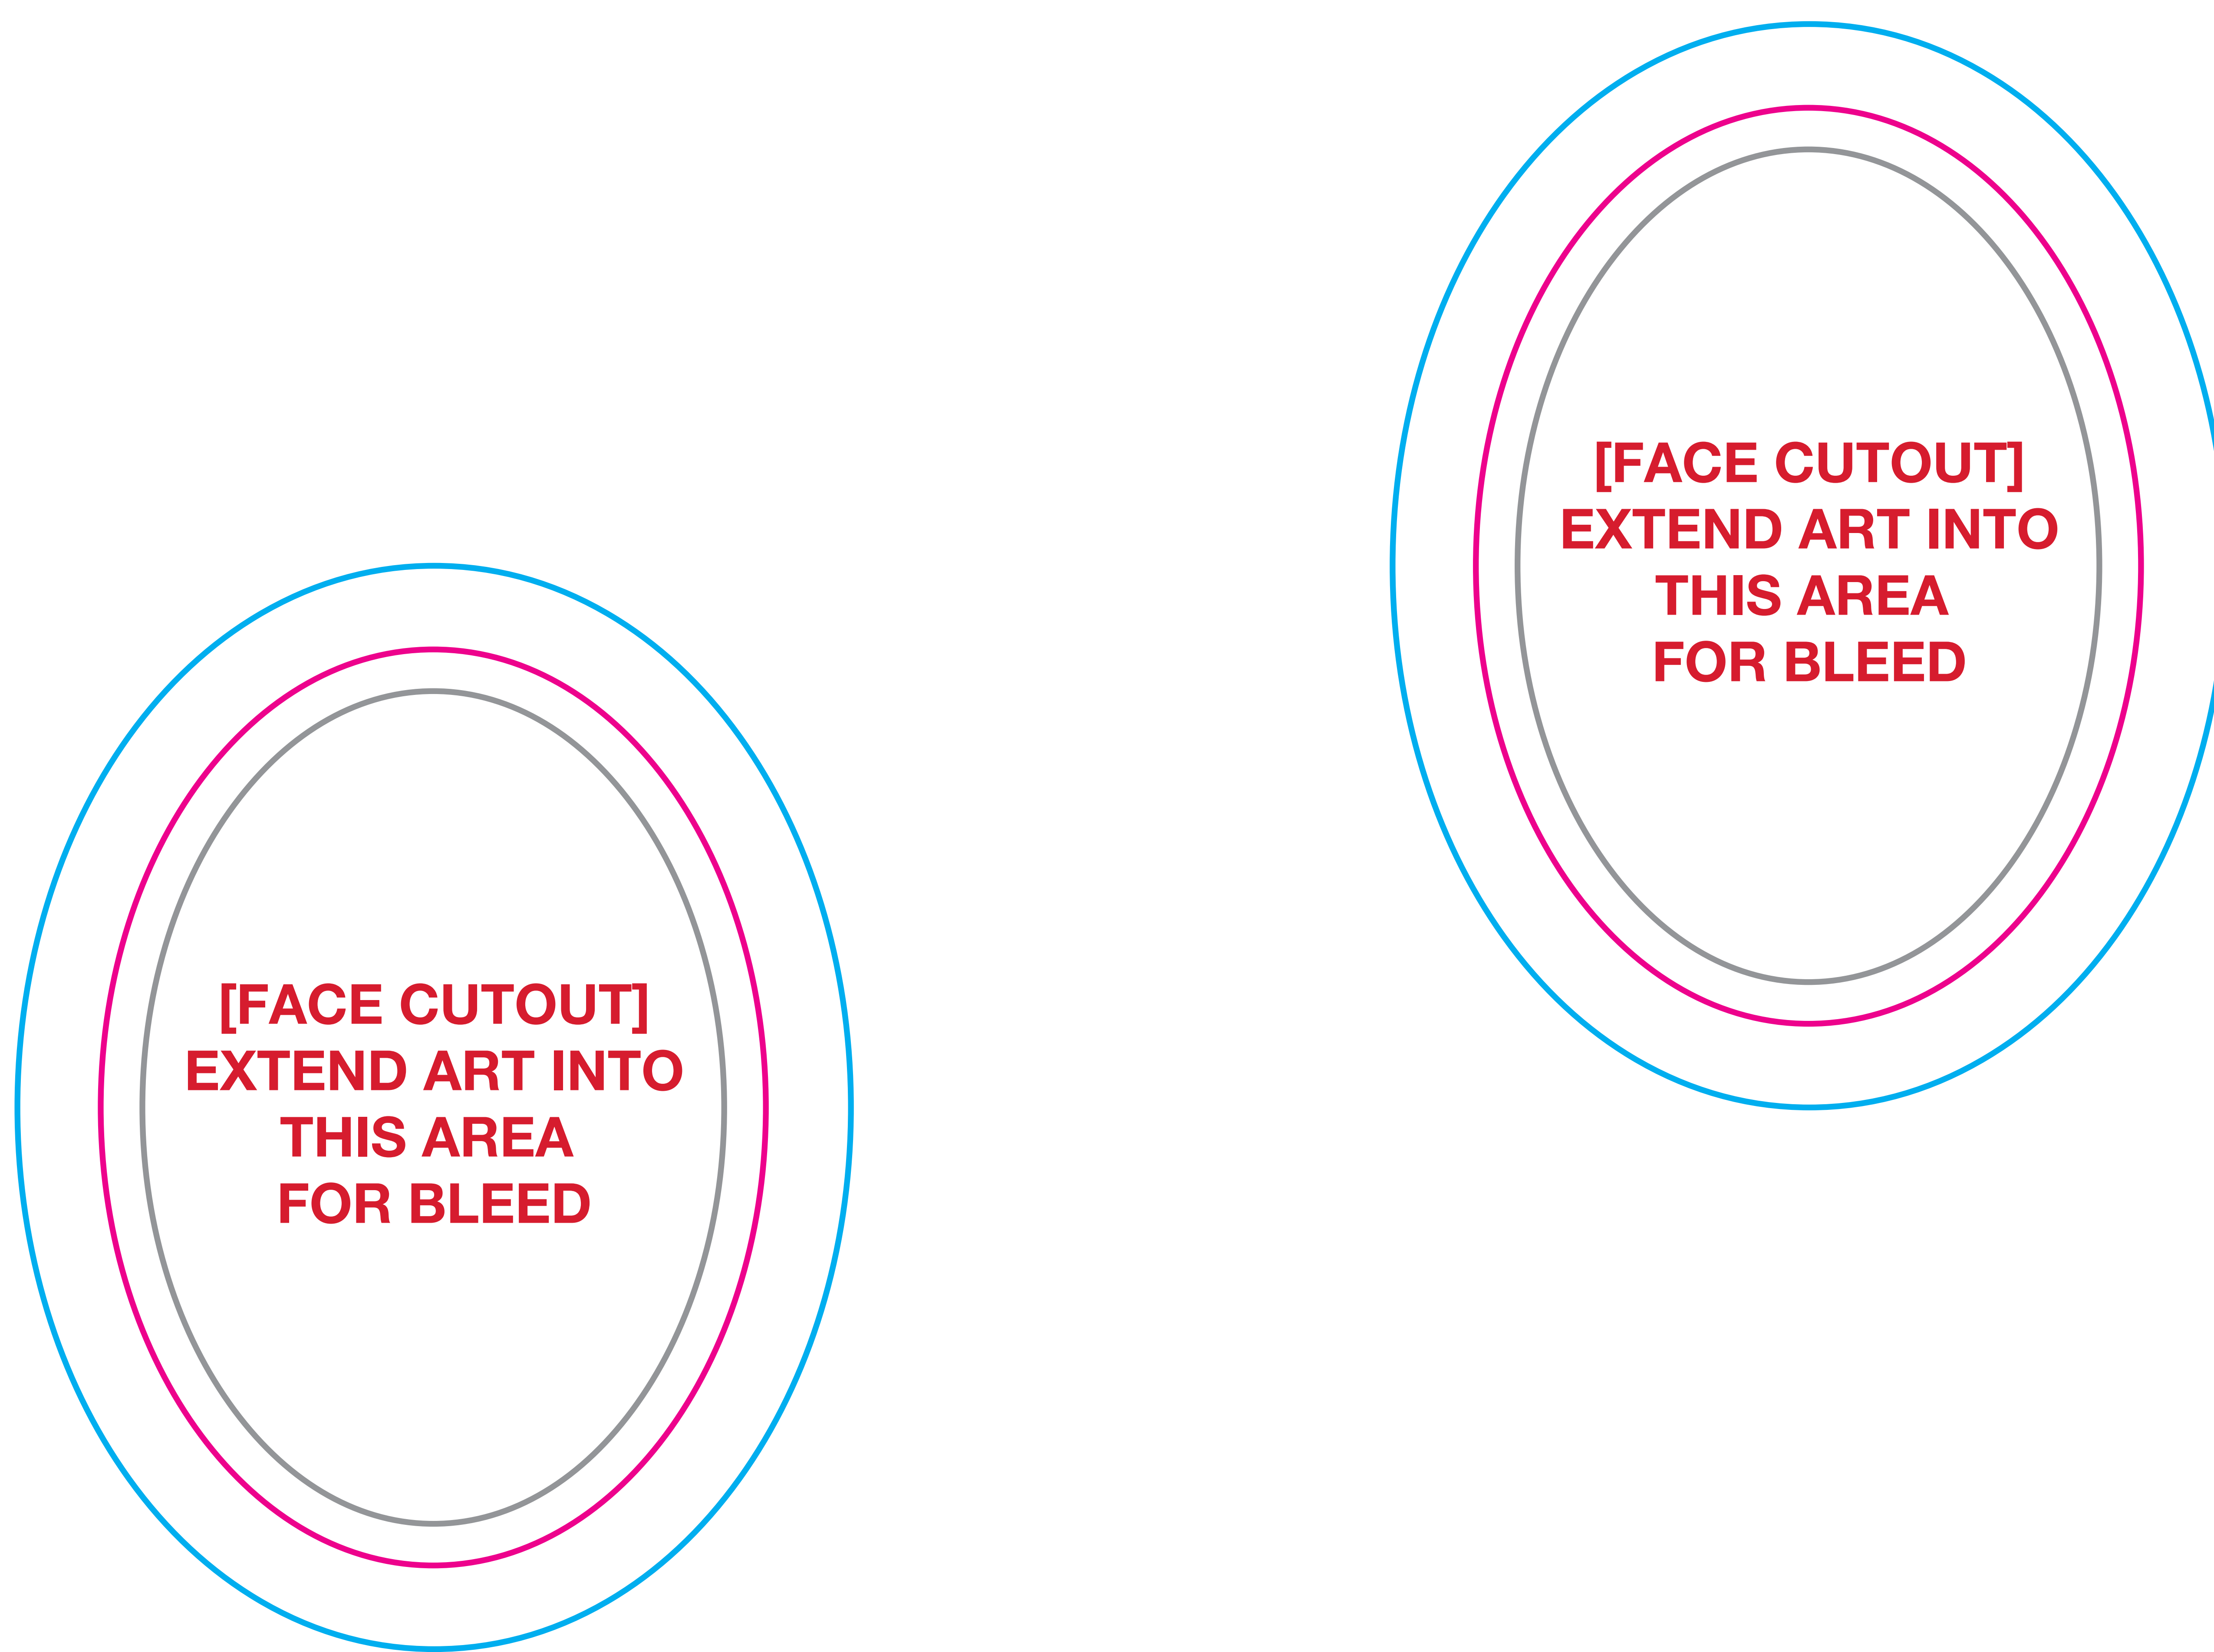

**PLEASE DELETE THIS LAYER
BEFORE SAVING**

**All images must be embedded
All fonts must be outlined**

BLEED AREA - 41.5"W x 82.25"H

NOT VISIBLE WHEN DISPLAYED

FINISHED AREA - 40.5"W x 81.25"H

VISIBLE WHEN DISPLAYED

SAFE AREA - 39"W x 79.75"H

KEEP IMPORTANT TEXT/LOGOS WITHIN THIS AREA